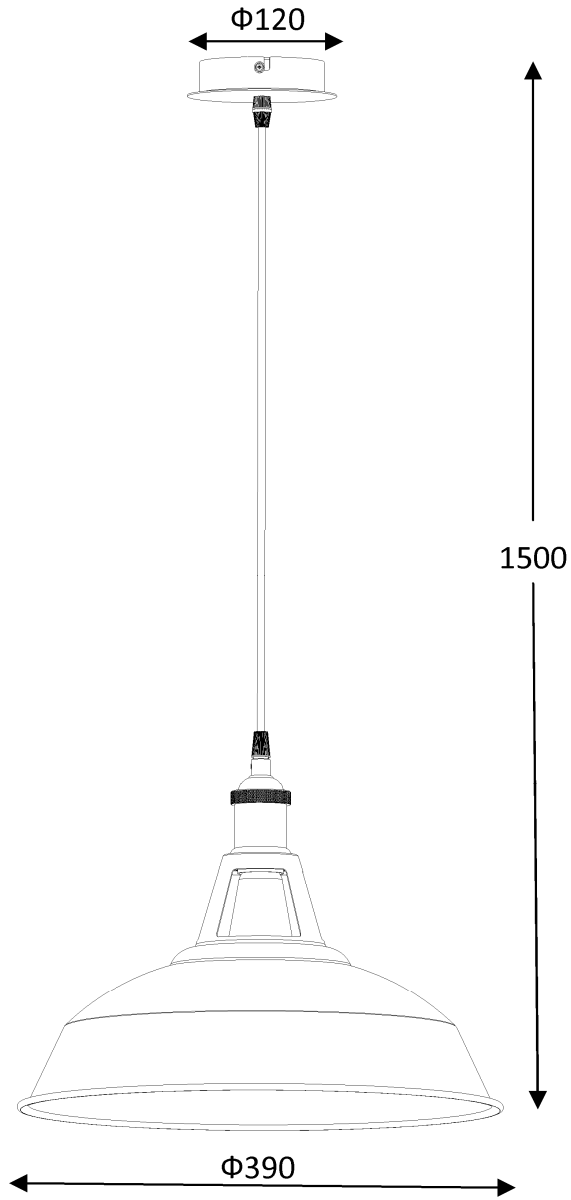

Line drawing of the item (with outline dimensions)

Item number: 78311/40/30

Installation drawing (the same as it in its instruction manual)

Technical details

materials used:	Metal
color:	Antique brass+ Black
dimmable and how is the fixture dimmable:	
size:	Height: 150cm Length: 39cm Width: 39cm Net Weight: 1.2kg
power requirements:	220-240VAC 50Hz
bulb type and maximum Wattage:	E27 Max.60W
number of bulbs:	1xE27
IP degree:	IP20