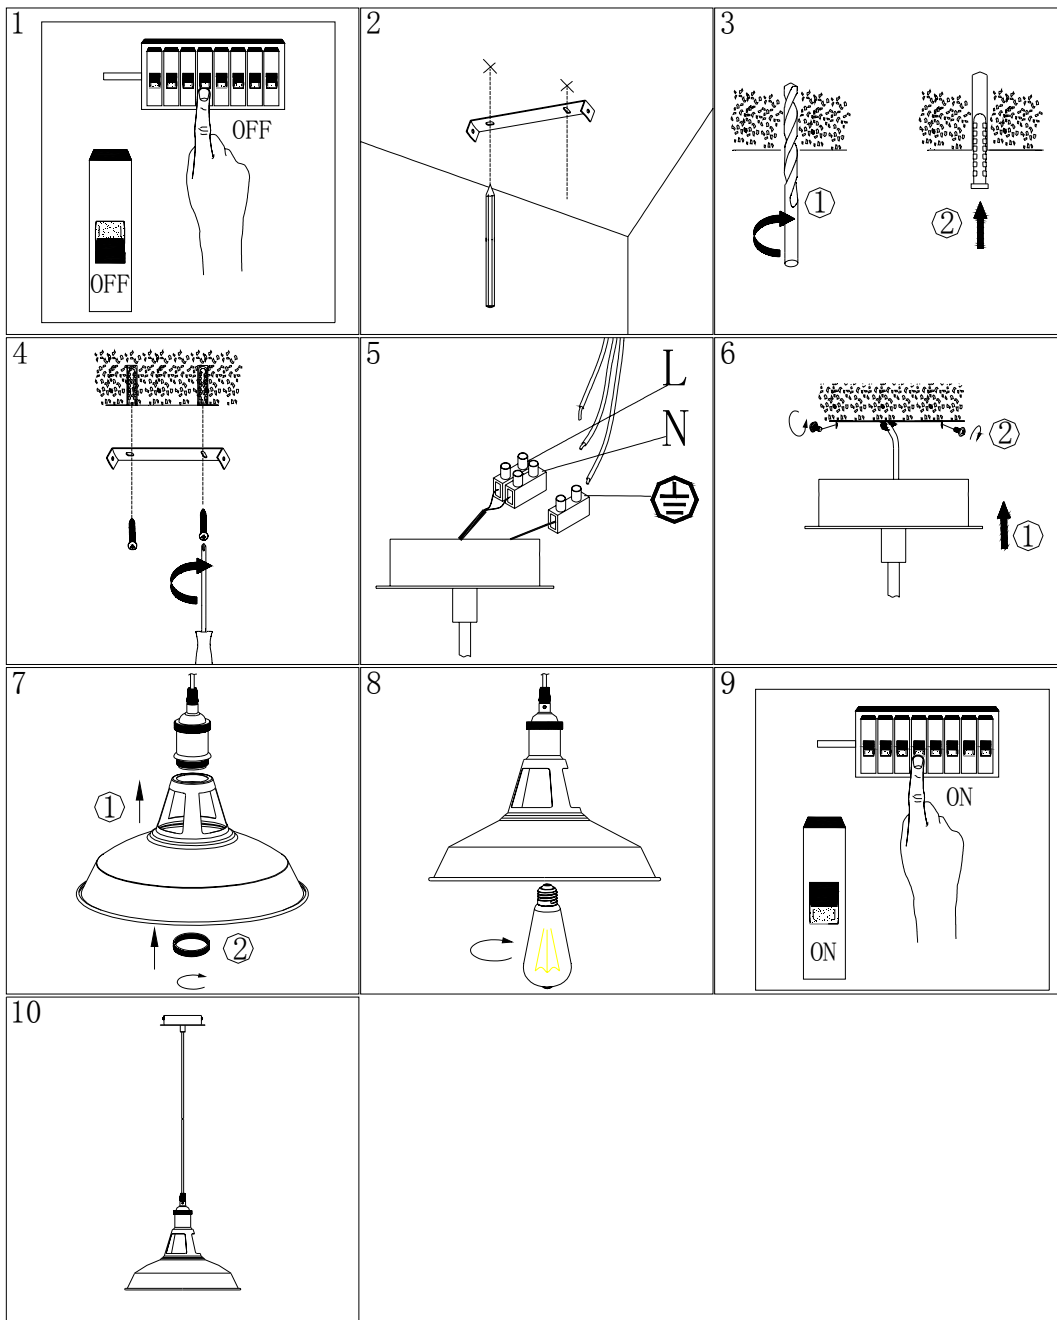

Line drawing of the item (with outline dimensions)

Item number: 78311/40/30

Installation drawing (the same as it in its instruction manual)

Technical details

materials used:	Metal
color:	Antique brass+ Black
dimmable and how is the fixture dimmable:	
size:	Height: 150cm Length: 39cm Width: 39cm Net Weight: 1.2kg
power requirements:	220-240VAC 50Hz
bulb type and maximum Wattage:	E27 Max.60W
number of bulbs:	1xE27
IP degree:	IP20