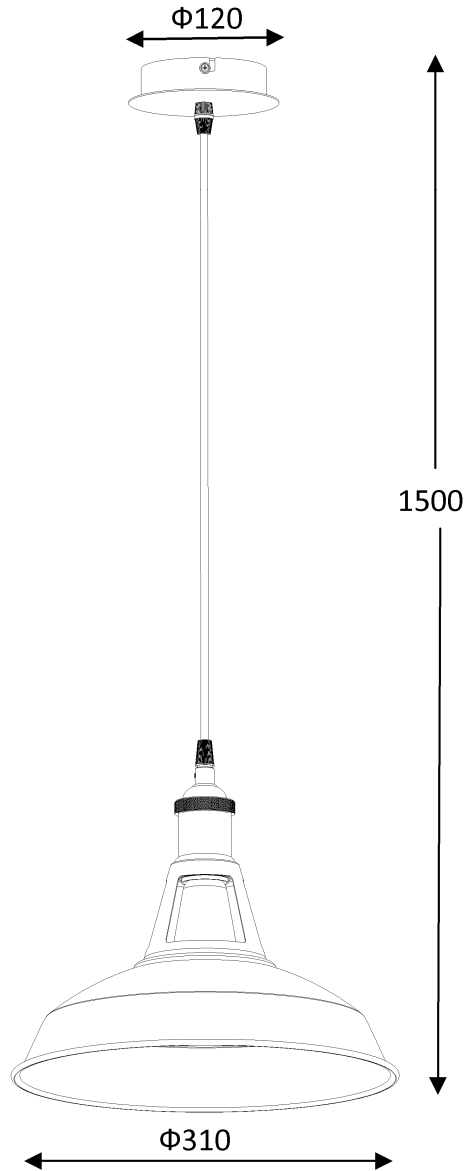

Line drawing of the item (with outline dimensions)

Item number: 78311/30/30

Installation drawing (the same as it in its instruction manual)

### Technical details

materials used:	Metal
color:	Antique brass+ Black
dimmable and how is the fixture dimmable:	
size:	Height: 150cm Length: 31cm Width: 31cm Net Weight: 0.9kg
power requirements:	220-240VAC 50Hz
bulb type and maximum Wattage:	E27 Max.60W
number of bulbs:	1xE27
IP degree:	IP20