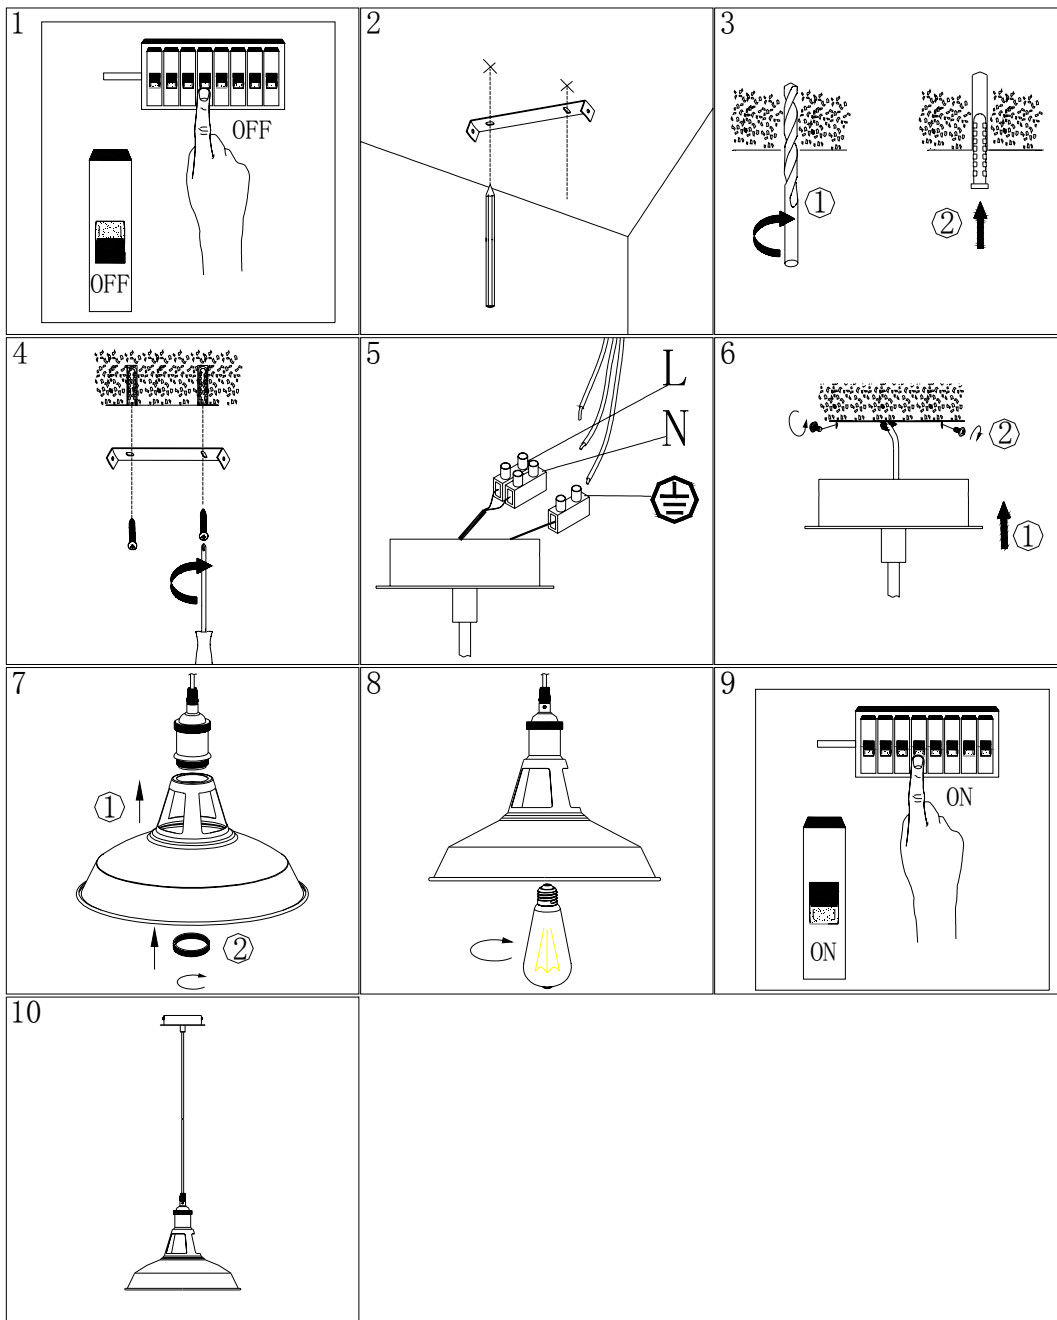

Line drawing of the item (with outline dimensions)

Item number: 78311/30/30

Installation drawing (the same as it in its instruction manual)

### Technical details

materials used:	Metal
color:	Antique brass+ Black
dimmable and how is the fixture dimmable:	
size:	Height: 150cm Length: 31cm Width: 31cm Net Weight: 0.9kg
power requirements:	220-240VAC 50Hz
bulb type and maximum Wattage:	E27 Max.60W
number of bulbs:	1xE27
IP degree:	IP20