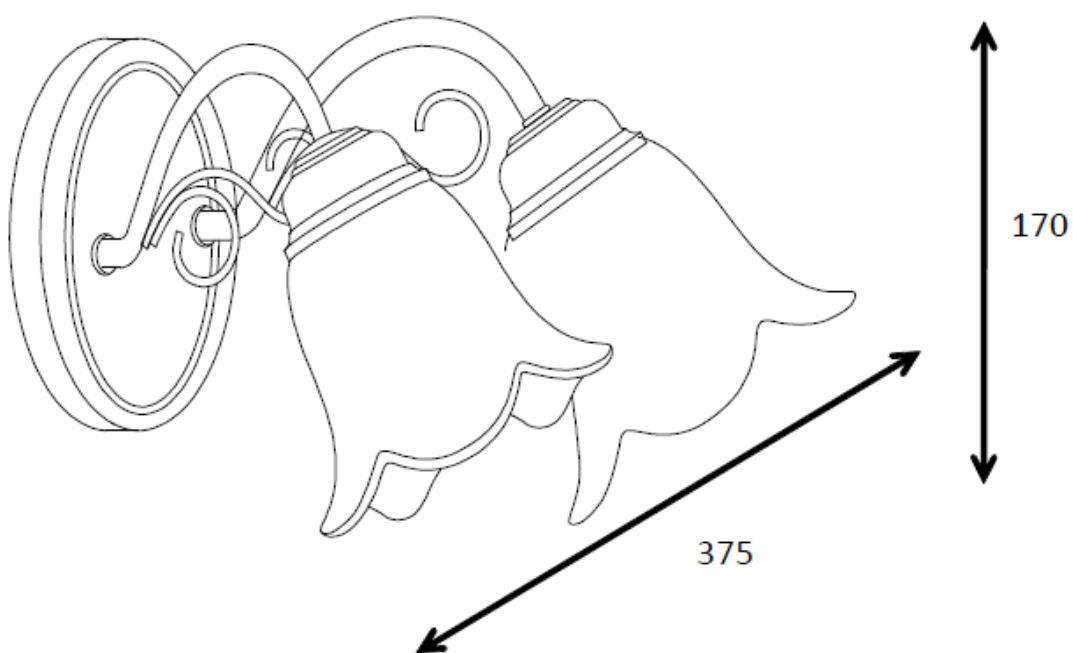

Line drawing of the item (with outline dimensions)

Item number:78260/02/97

Installation drawing (the same as it in its instruction manual)

NO	A
TYPE	
Q' TY	2

Technical details

materials used:	Metal and glass
color:	Rusty brown metal frame w/clear frosted shade
dimmmable and how is the fixture dimmmable:	
size:	Height: 17cm Length: 37.5cm Width: 25cm Net Weight: 0.88kgs
power requirements:	220-240V-50Hz
bulb type and maximum Wattage:	E14 MAX.40W
number of bulbs:	2XE14
IP degree:	IP20