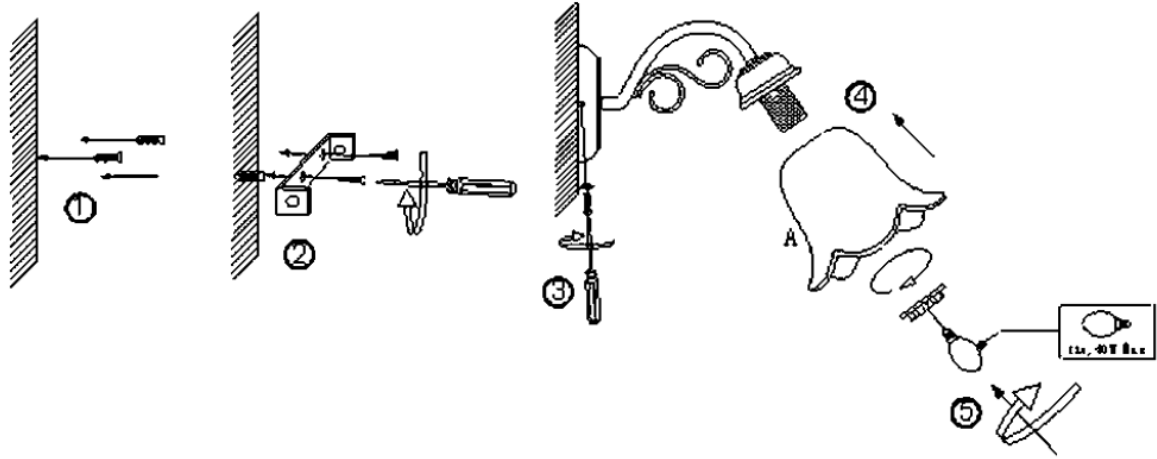

Line drawing of the item (with outline dimensions)

Item number:78260/02/97

Installation drawing (the same as it in its instruction manual)

NO	A
TYPE	
Q' TY	2

Technical details

materials used:	Metal and glass
color:	Rusty brown metal frame w/clear frosted shade
dimmmable and how is the fixture dimmmable:	
size:	Height: 17cm Length: 37.5cm Width: 25cm Net Weight: 0.88kgs
power requirements:	220-240V-50Hz
bulb type and maximum Wattage:	E14 MAX.40W
number of bulbs:	2XE14
IP degree:	IP20