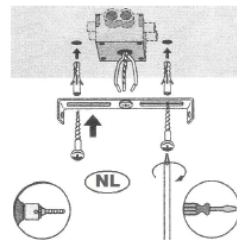

Line drawing of the item (with outline dimensions)

Item number:78260/02/97

Installation drawing (the same as it in its instruction manual)

NO	A
TYPE	
Q' TY	2

Technical details

materials used:	Metal and glass
color:	Rusty brown metal frame w/clear frosted shade
dimmmable and how is the fixture dimmmable:	
size:	Height: 17cm Length: 37.5cm Width: 25cm Net Weight: 0.88kgs
power requirements:	220-240V-50Hz
bulb type and maximum Wattage:	E14 MAX.40W
number of bulbs:	2XE14
IP degree:	IP20