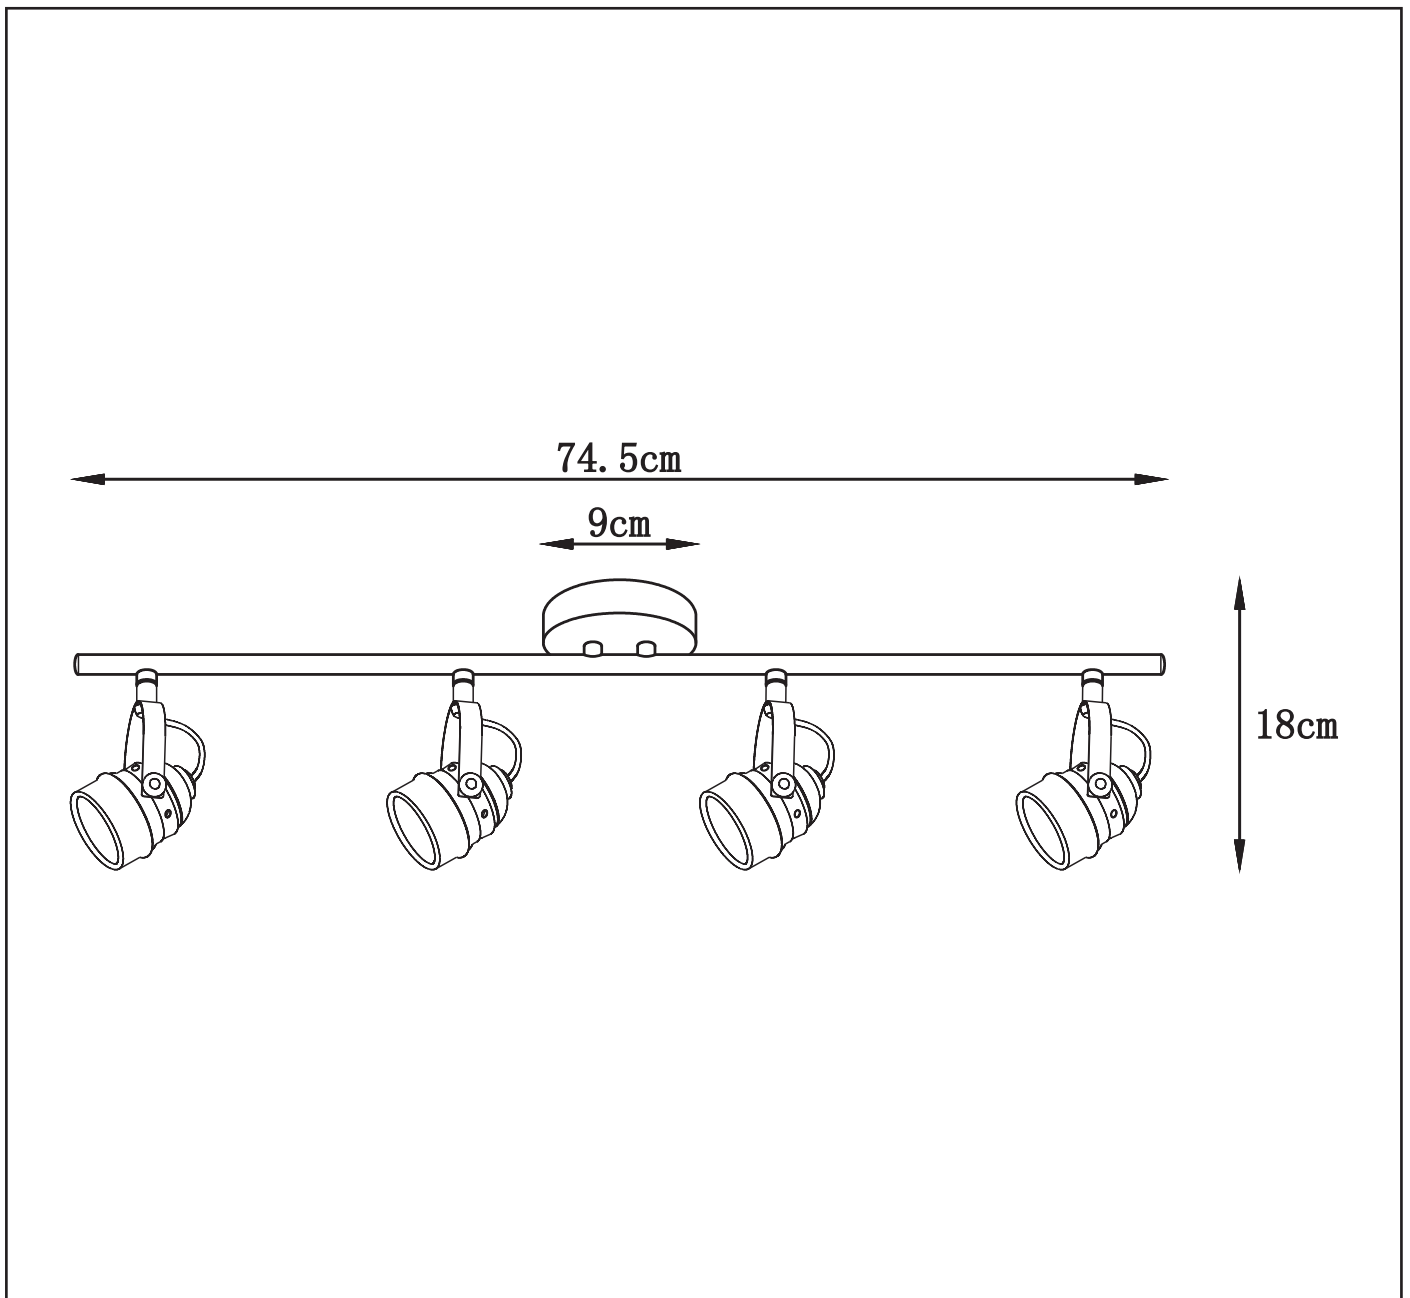

**RECOMMENDED LUCIDE
LIGHT SOURCE**

49008/05/60
Light source dimmable : Yes
Light source incl. : Yes

General

Dimensions LxWxH : 74.5 cm x 9cm x 18 cm
Heigth minimum : -
Heigth maximum : 18 cm
Dimensions shade LxWxH : ϕ 6.8*H8
Main material : Metal
Ceiling rose material : Metal
Color : Antique white
Style : Classical
Shape : Round
Weight : 1.20Kg
Warranty : 2 years

Product specifications

Dimmable : Yes
Light direction : up and down
Adjustable in heigth : No
(Before Installation)
Directional : Yes
Cable : No, Cable On Product
Cable length :-
Sensor : Without Sensor
Control : Light Switch Control
IP-Class : 20
Electric class : 1
Light source including ?: Yes
Lamp socket : GU10
Light source number : 4
Power requirements : 220-240V~50Hz
Bulb type & maximum wattage : LED GU10 Max. 5W

For more specifications of this product please visit
www.lucide.com

LUCIDE

TECHNICAL DRAWING & DIMENSIONS

CIGAL LED

Item number :77974/20/21

EAN code : 5411212770646

For more specifications, dimensions please visit