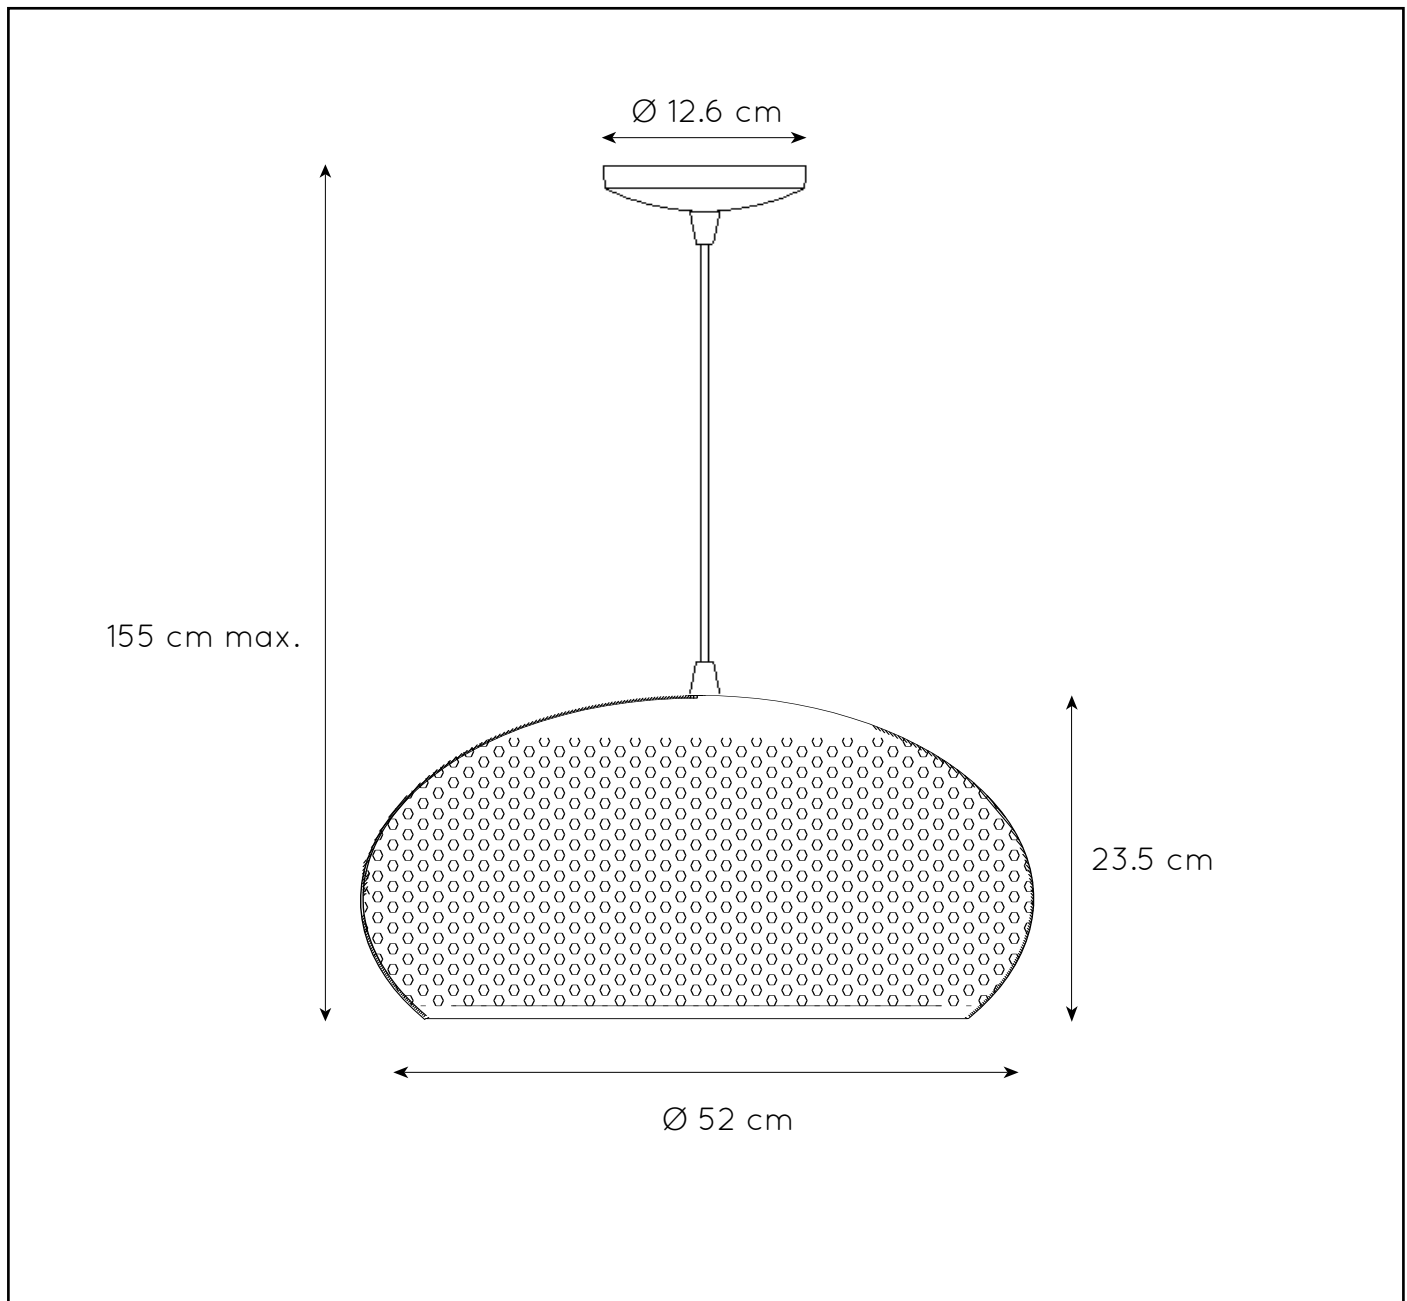

LUCIDE

TECHNICAL DRAWING DIMENSIONS

COLANDO

Item number : 76463/53/36

EAN code : 5411212760982

For more specifications, dimensions please visit

www.lucide.com