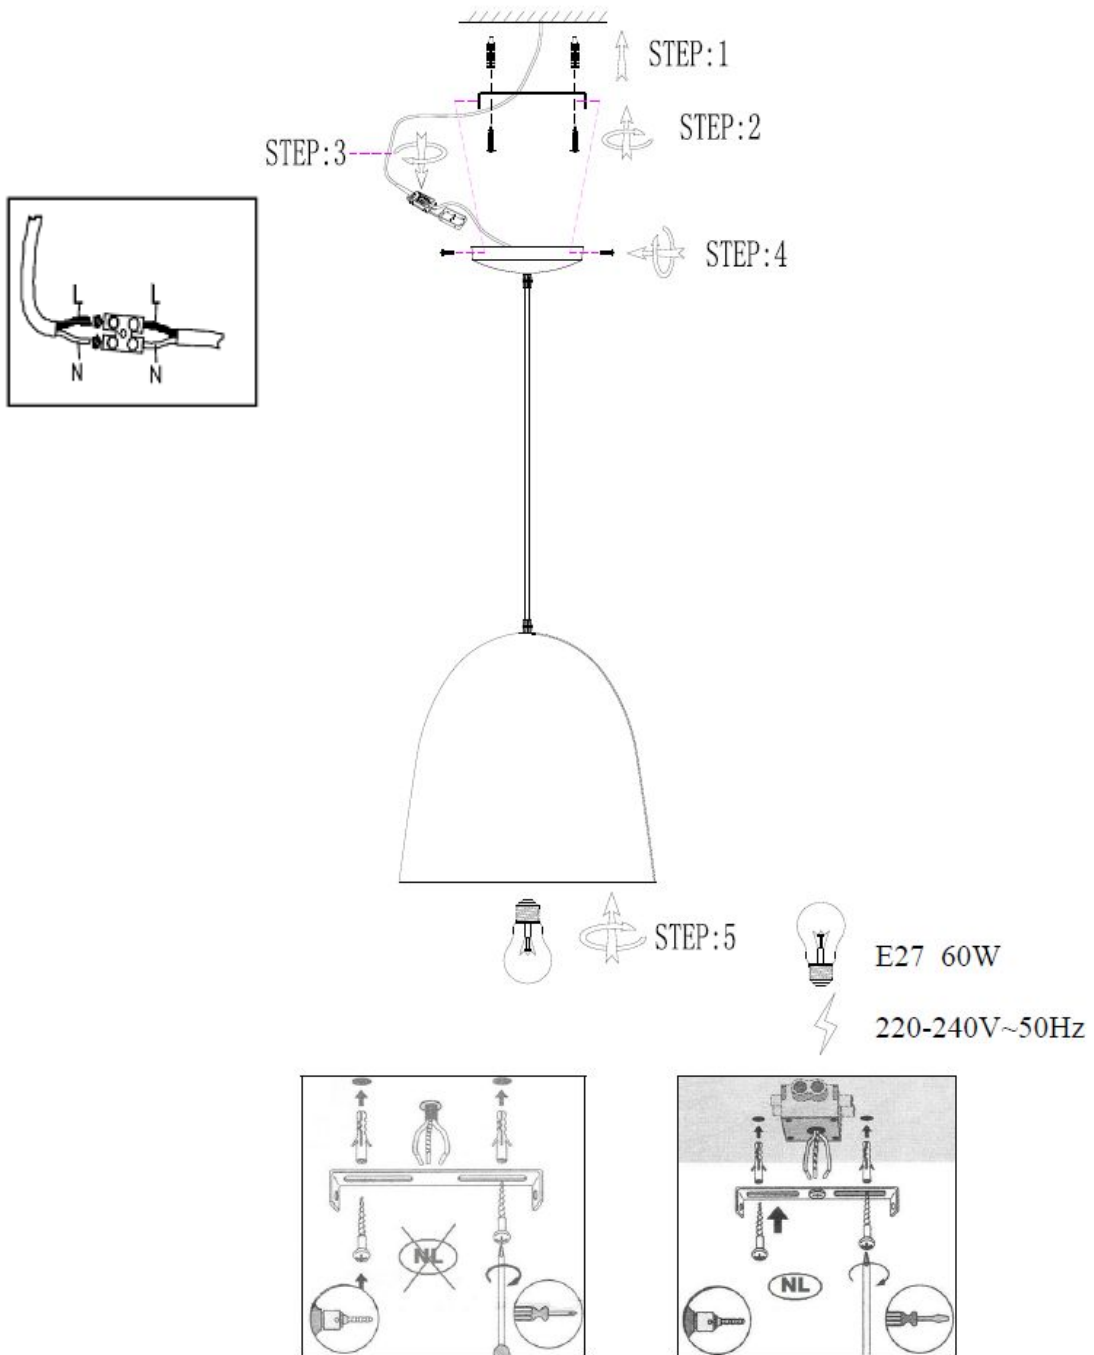

Line drawing of the item (with outline dimensions)

Item number: 76459/50/31

Installation drawing (the same as it in its instruction manual)

Technical details

materials used:	ALUM.
color:	weave matt white
dimmable and how is the fixture dimmable:	
size:	Height: 1600MM
	Length:
	Width: D500MM
	Net Weight: 1.9 KGS
power requirements:	220-240V~50Hz
bulb type and maximum Wattage:	E27 Max.60W
number of bulbs:	1xE27
IP degree:	IP20