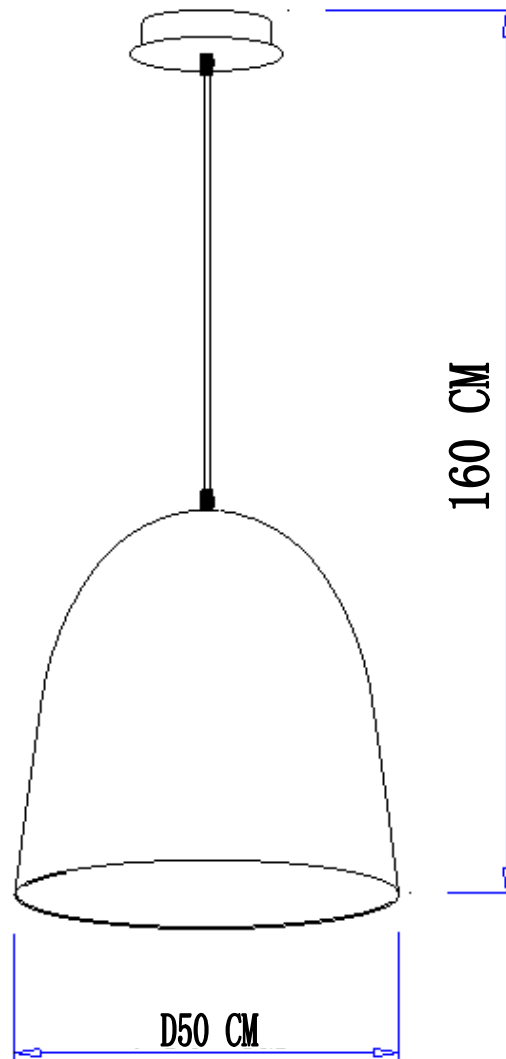

Line drawing of the item (with outline dimensions)

Item number: 76459/50/31

Installation drawing (the same as it in its instruction manual)

Technical details

materials used:	ALUM.
color:	weave matt white
dimmable and how is the fixture dimmable:	
size:	Height: 1600MM
	Length:
	Width: D500MM
	Net Weight: 1.9 KGS
power requirements:	220-240V~50Hz
bulb type and maximum Wattage:	E27 Max.60W
number of bulbs:	1xE27
IP degree:	IP20