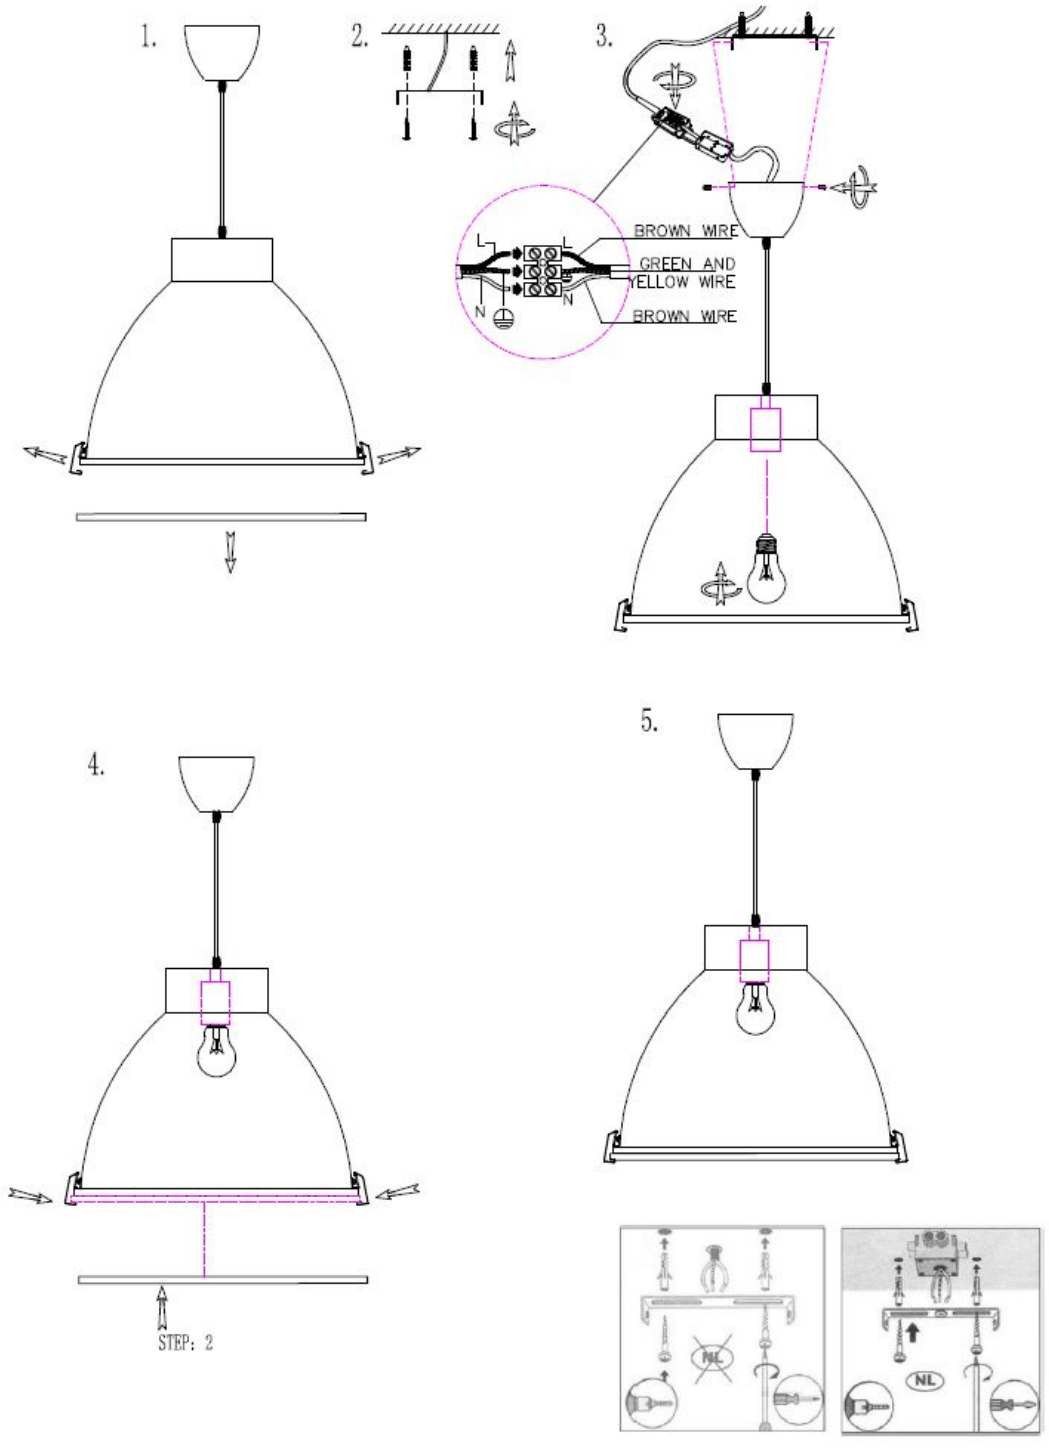

Line drawing of the item (with outline dimensions)

Item number: 76457/42/15

Installation drawing (the same as it in its instruction manual)

Technical details

materials used:	ALUM./GLASS	
color:	Alum. In metal grey/ frosted glass	
dimmable and how is the fixture dimmable:		
size:	Height:	1200MM
	Length:	
	Width:	D420MM
	Net Weight:	2.5 KGS
power requirements:	220-240V~50Hz	
bulb type and maximum Wattage:	E27 Max.60W	
number of bulbs:	1xE27	
IP degree:	IP20	