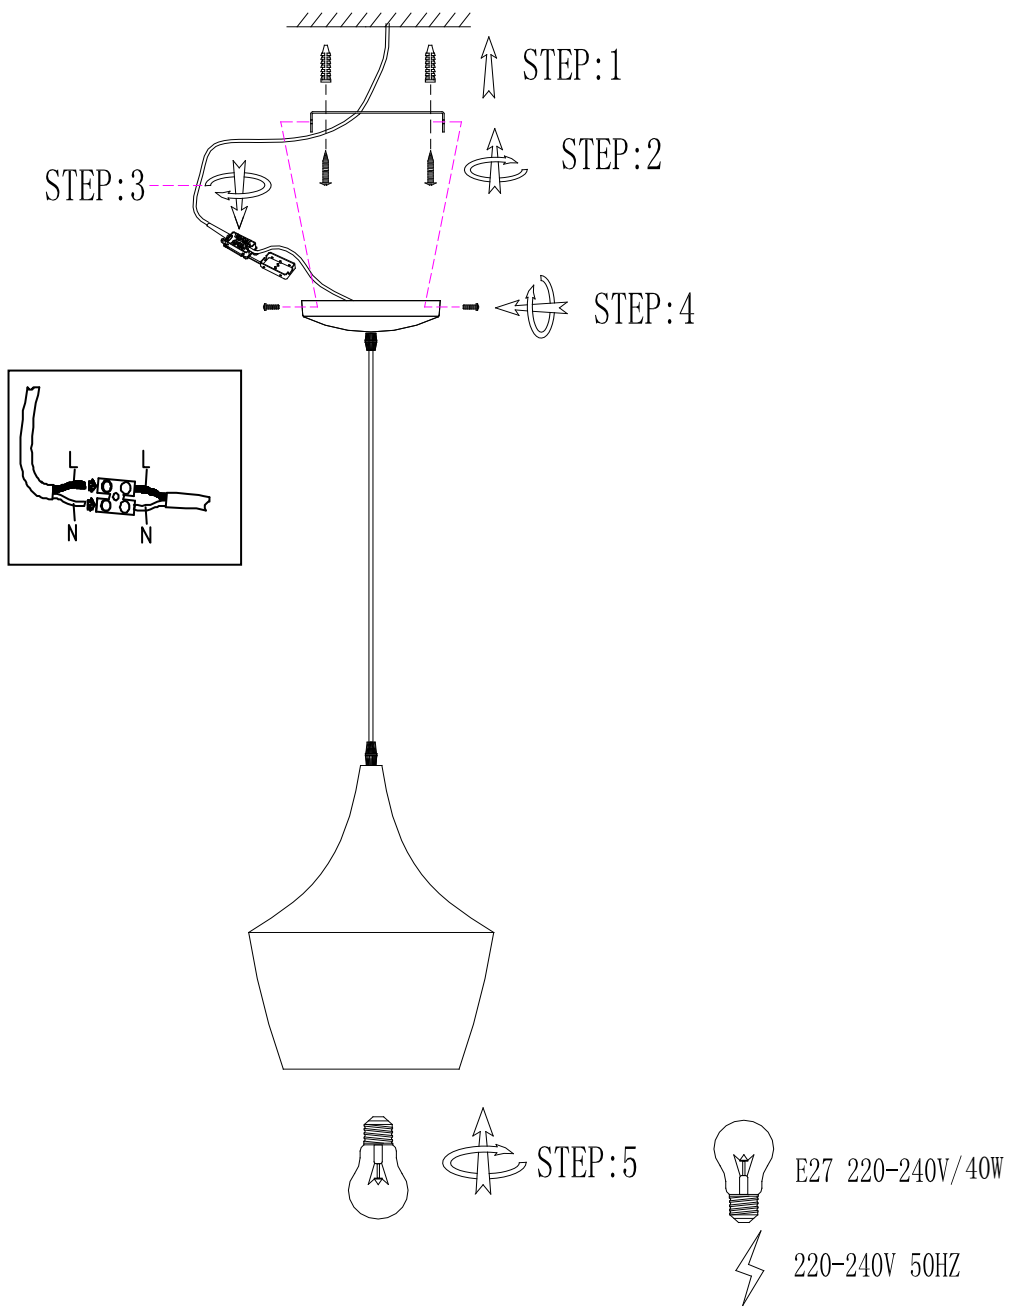

LUCIDE

Item number:76362/01/72,76362/01/76

Technical details

Materials used:	Aluminum
Color:	Dark wooden,Light wooden
Dimmable and how is fixture dimmable	
Size:	Height: 130cm
	Length: 24cm
	Width: 24cm
	Net weight: 0.7KG
Power requirements:	220-240V~50Hz
Bulb type and maximum wattage:	E27 Max.40W
Number of bulbs:	1 x E27
IP degree:	IP20