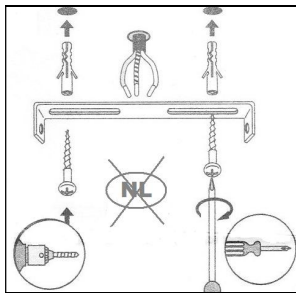

LUCIDE

Item number:76362/01/72,76362/01/76

Technical details

Materials used:	Aluminum
Color:	Dark wooden,Light wooden
Dimmable and how is fixture dimmable	
Size:	Height: 130cm
	Length: 24cm
	Width: 24cm
	Net weight: 0.7KG
Power requirements:	220-240V~50Hz
Bulb type and maximum wattage:	E27 Max.40W
Number of bulbs:	1 x E27
IP degree:	IP20