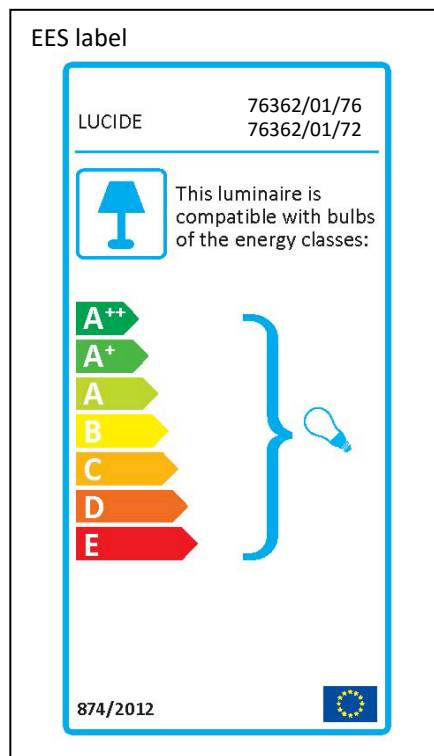

Von der Garantie ausgenommen: 1. Gebrochene Glasteile der Fassung werden nur innerhalb von 14 Tagen ab Kauf durch den Endkunden ersetzt. 2. Normaler Verschleiß, Verfärbungen aufgrund des normalen Gebrauchs. 3. Beschädigungen aufgrund externer Ursachen wie Feuer, Wasser, unsachgemäße Nutzung/ Installation oder Wartung des Produkts.

Kunden müssen das defekte Produkt/Teil und den Originalkaufbeleg einsenden, um Garantieansprüche geltend zu machen.

Deklaracja gwarancji:

LucideNV gwarantuje, że dostarczone produkty będą wolne od defektów materiałowych oraz produkcyjnych przez okres 2 lat od daty zakupu przez użytkownika końcowego, jeżeli urządzenie jest zainstalowane i prawidłowo utrzymywane zgodnie z instrukcją obsługi.

Wyłączenie z gwarancji: 1. Rozbite szkło zostanie wymienione tylko do 14 dni od momentu zakupu przez użytkownika końcowego. 2. Normalne zużycie, utrata koloru w wyniku normalnego użytkowania. 3. Uszkodzenie spowodowane czynnikami zewnętrznymi takimi, jak ogień, woda, nieprawidłowe używanie/ instalacja lub utrzymywanie produktu.

W celu uzyskania gwarancji klient musi zwrócić uszkodzony przedmiot oraz oryginalny dowód zakupu.

Other languages of the manual and further explanations can be found on our website.