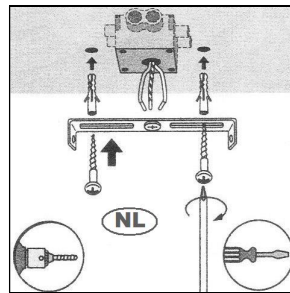

LUCIDE

Item number:76362/01/72,76362/01/76

Technical details

Materials used:	Aluminum
Color:	Dark wooden,Light wooden
Dimmable and how is fixture dimmable	
Size:	Height: 130cm
	Length: 24cm
	Width: 24cm
	Net weight: 0.7KG
Power requirements:	220-240V~50Hz
Bulb type and maximum wattage:	E27 Max.40W
Number of bulbs:	1 x E27
IP degree:	IP20