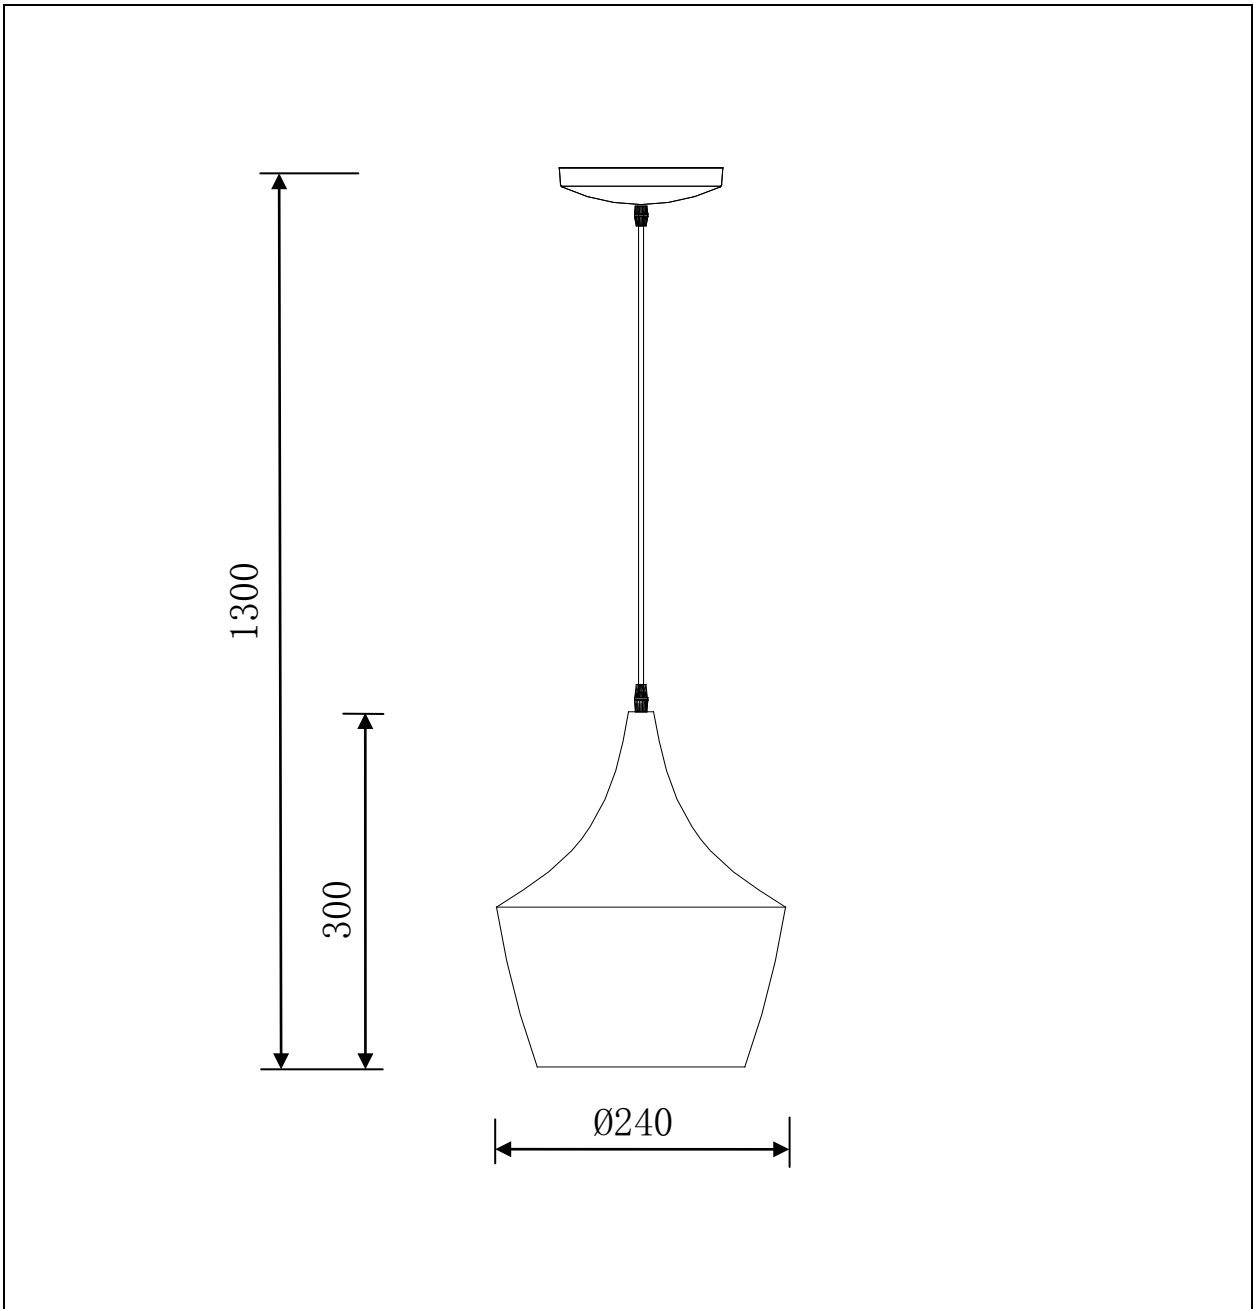

LUCIDE

Item number:76362/01/72,76362/01/76

Technical details

Materials used:	Aluminum
Color:	Dark wooden,Light wooden
Dimmable and how is fixture dimmable	
Size:	Height: 130cm
	Length: 24cm
	Width: 24cm
	Net weight: 0.7KG
Power requirements:	220-240V~50Hz
Bulb type and maximum wattage:	E27 Max.40W
Number of bulbs:	1 x E27
IP degree:	IP20