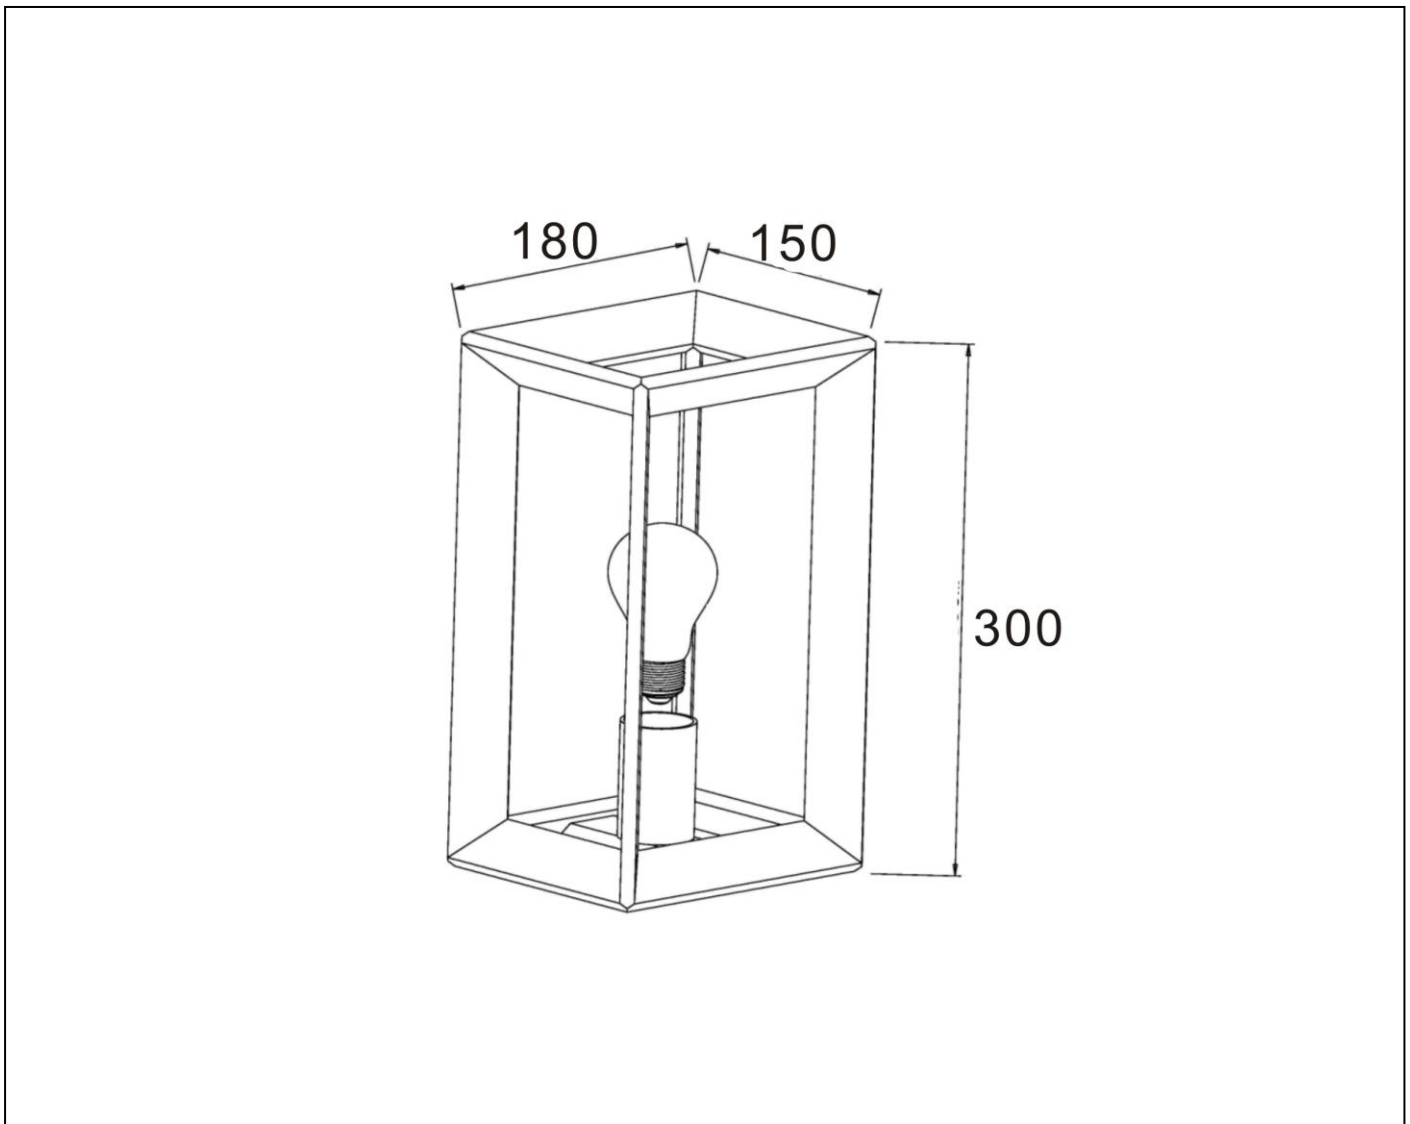

### General

Dimensions LxWxH : 18cm x 15cm x 30cm  
Height minimum : 30cm  
Height maximum : 30cm  
Dimensions shade LxWxH : 18 cm x15 cm x 30cm  
Main material : Metal  
Ceiling rose material : Metal  
Color : GREY IRON  
Style : Modern  
Shape : Rectangle  
Weight : 2.0 kg  
Warranty : 2 years

### Product specifications

Dimmable : NO  
Light direction : UP  
Adjustable in height : N/A  
(Before Installation)  
Directional : Not Directional  
Cable : NO  
Cable length :NO  
Sensor : Without Sensor  
Control : No Switch Control:  
IP-Class : 20  
Electric class : 1  
Light source including ? : No  
Lamp socket : E27  
Light source number : 1  
Power requirements : 220-240V~50Hz  
Bulb type & maximum wattage : E27- max.60W

# THOR

Item number :73202/01/15

EAN code :5411212730220

For more specifications, dimensions please visit

[www.lucide.com](http://www.lucide.com)