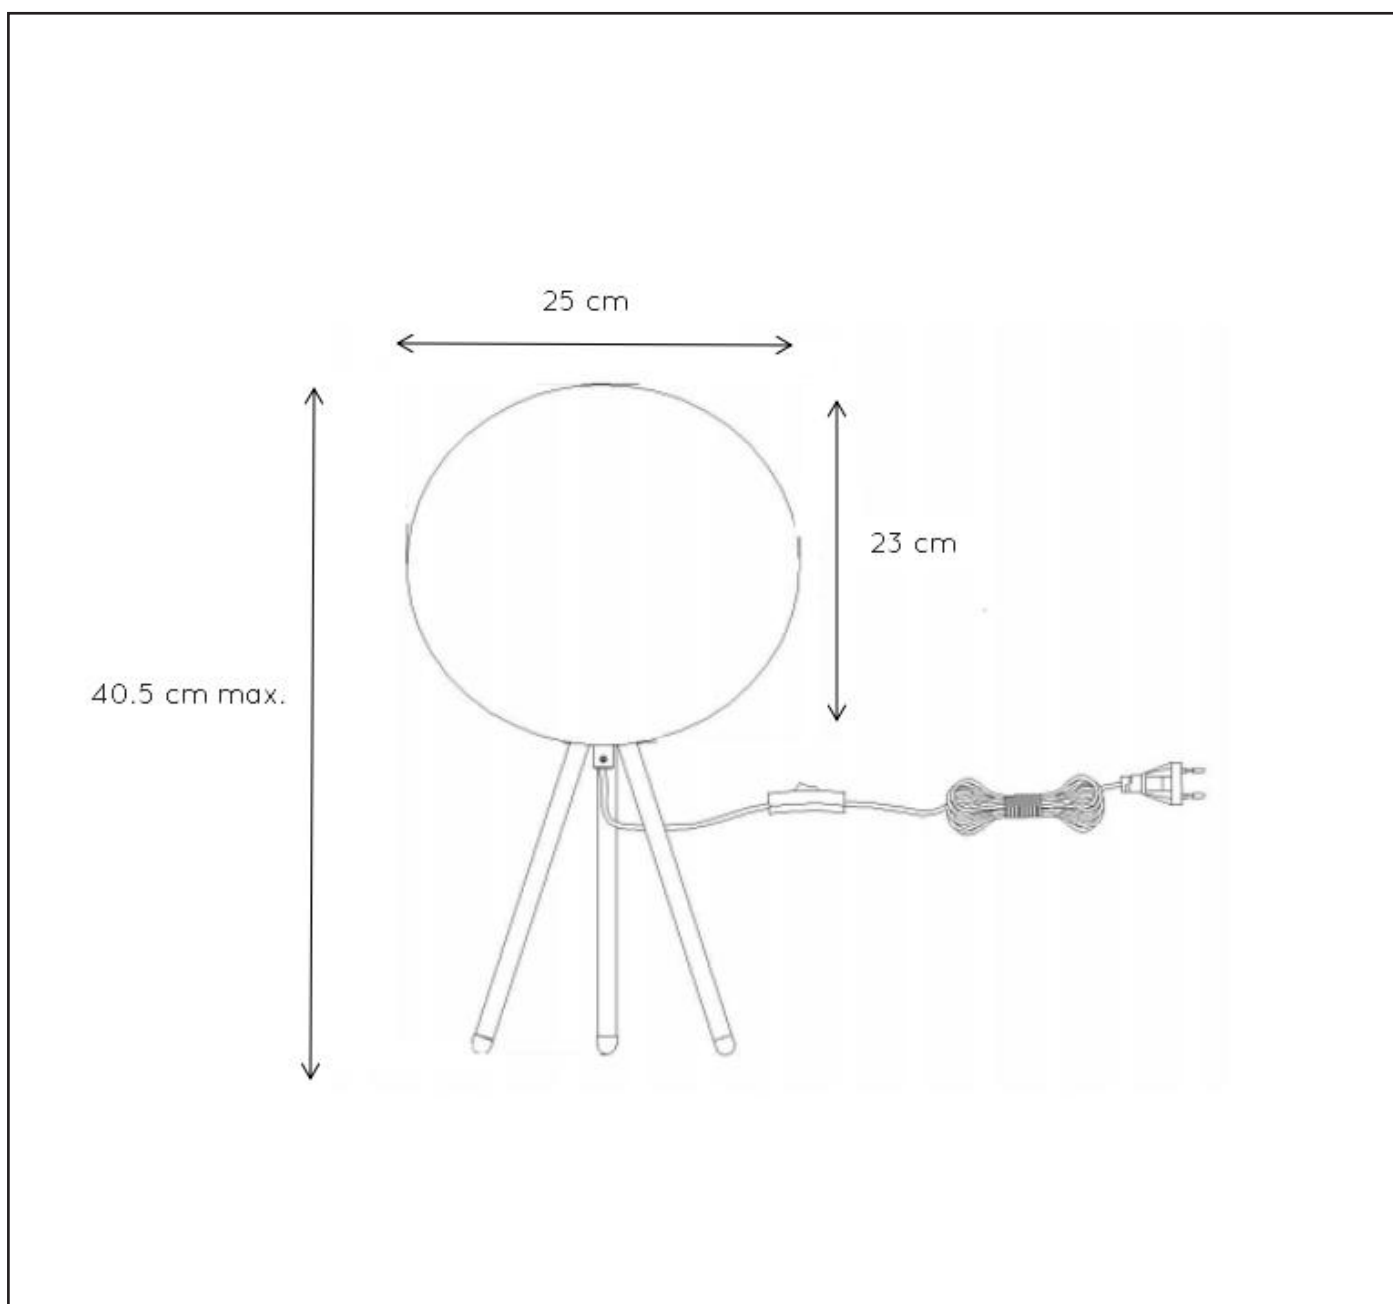

LUCIDE

TECHNICAL DRAWING & DIMENSIONS

GOOSY-SOFT

Item number :71567/25/31

EAN code : 5411212712714

For more specifications, dimensions please visit

www.lucide.com