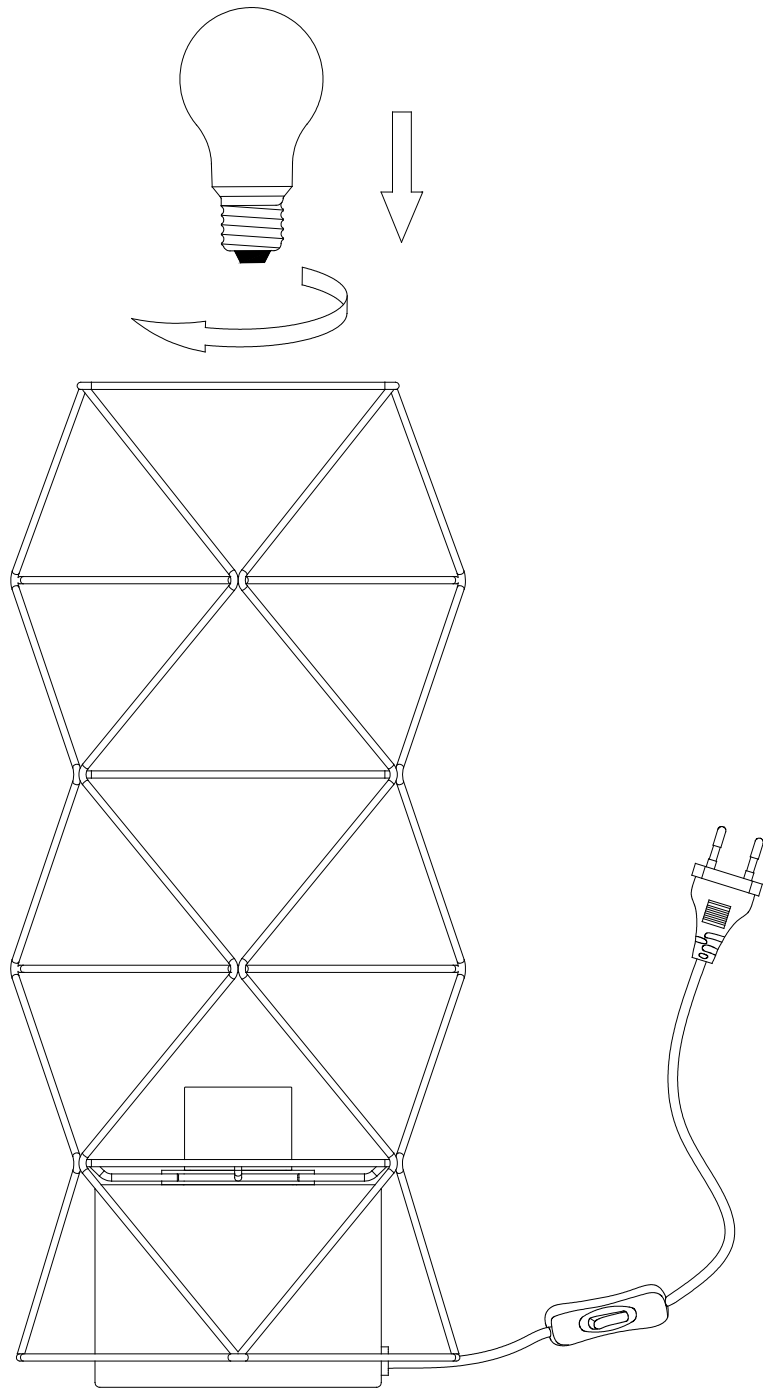

Item number: 71566/01/30, 71566/01/17

Technical details

Materials used:	Metal/ Concrete
Color:	Black, Copper/Gray
Dimmable and how is fixture dimmable	
Size:	42cm
Height:	18.5cm
Length:	18.5cm
Width:	18.5cm
Net weight:	2.3KG
Power requirements:	220-240V~50HZ
Bulb type and maximum wattage:	E27 Max. 60W
Number of bulbs:	1 x E27
IP degree:	IP20