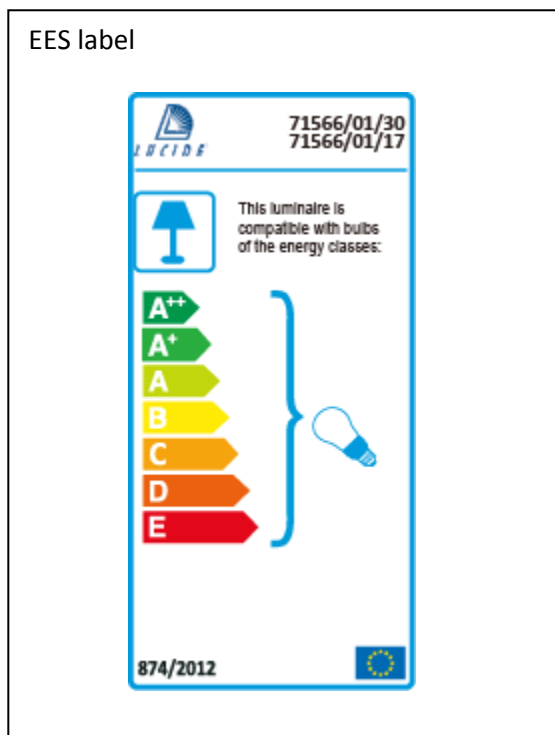

Garantiebestimmungen:

Lucide NV garantiert für einen Zeitraum von 2 Jahren ab Kaufdatum und Kauf durch den Endkunden, dass das gelieferte Produkt frei von Material- und Herstellungsfehlern ist, sofern das Produkt gemäß der Bedienungsanleitung installiert und gewartet wird.
Von der Garantie ausgenommen: 1. Gebrochene Glasteile der Fassung werden nur innerhalb von 14 Tagen ab Kauf durch den Endkunden ersetzt. 2. Normaler Verschleiß, Verfärbungen aufgrund des normalen Gebrauchs. 3. Beschädigungen aufgrund externer Ursachen wie Feuer, Wasser, unsachgemäße Nutzung/ Installation oder Wartung des Produkts.
Kunden müssen das defekte Produkt/Teil und den Originalkaufbeleg einsenden, um Garantieansprüche geltend zu machen.

Other languages of the manual and further explanations can be found on our website.