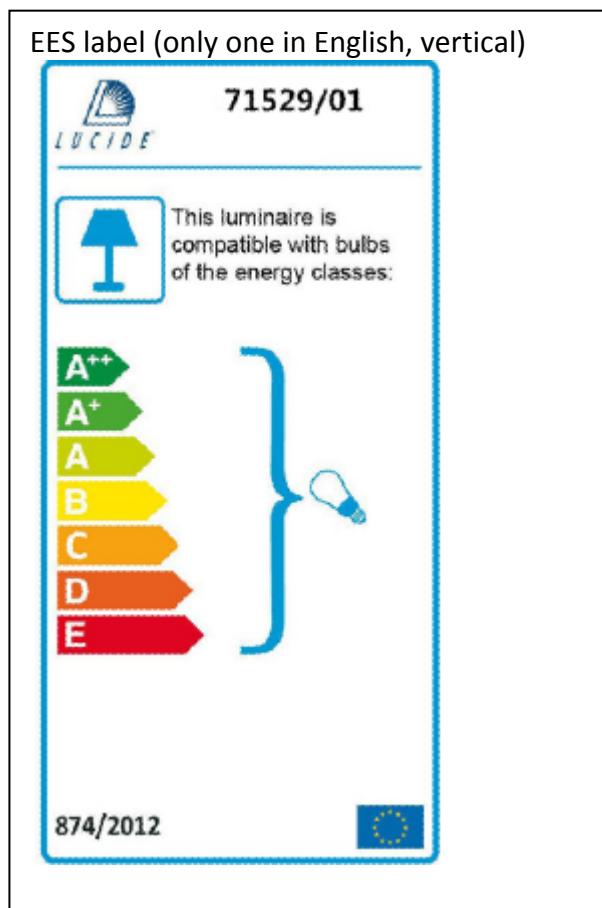

Line drawing of the item (with outline dimensions)

Item number: 71529/01

Installation drawing (the same as it in its instruction manual)

Technical details

| | |
|---|---|
| materials used: | Metal+ glass |
| color: | 红、白、绿、紫 |
| dimmable and how is the fixture dimmable: | |
| size: | Height: 24cm Length: 10.5cm Width: 10.5cm Net Weight: 0.9KGS |
| power requirements: | 220-240V~50Hz |
| bulb type and maximum Wattage: | E14 MAX.40W |
| number of bulbs: | 1xE14 |
| IP degree: | IP20 |