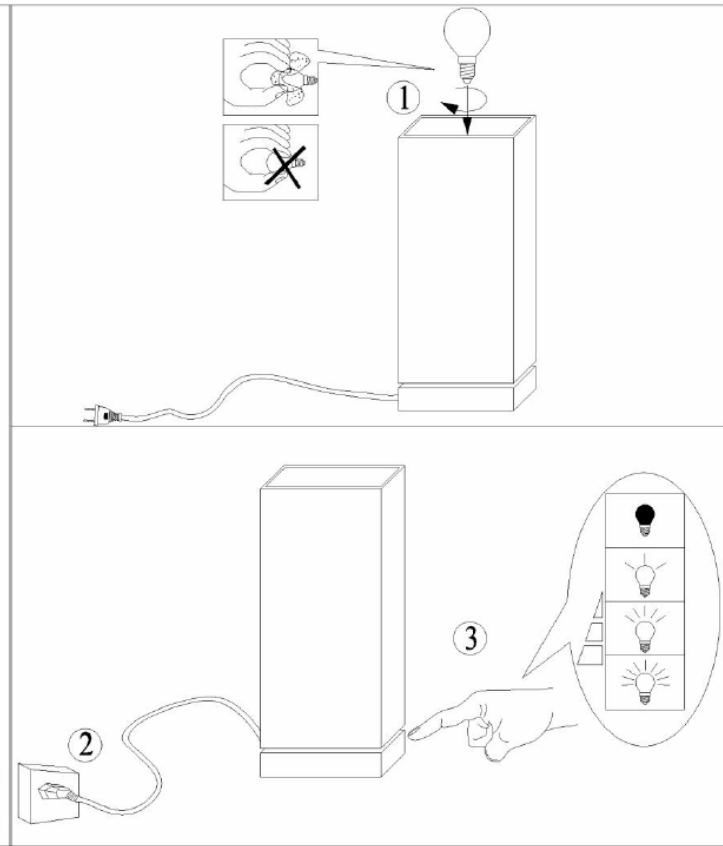

Line drawing of the item (with outline dimensions)

Item number: 71529/01

Installation drawing (the same as it in its instruction manual)

Technical details

| | |
|---|---|
| materials used: | Metal+ glass |
| color: | 红、白、绿、紫 |
| dimmable and how is the fixture dimmable: | |
| size: | Height: 24cm Length: 10.5cm Width: 10.5cm Net Weight: 0.9KGS |
| power requirements: | 220-240V~50Hz |
| bulb type and maximum Wattage: | E14 MAX.40W |
| number of bulbs: | 1xE14 |
| IP degree: | IP20 |