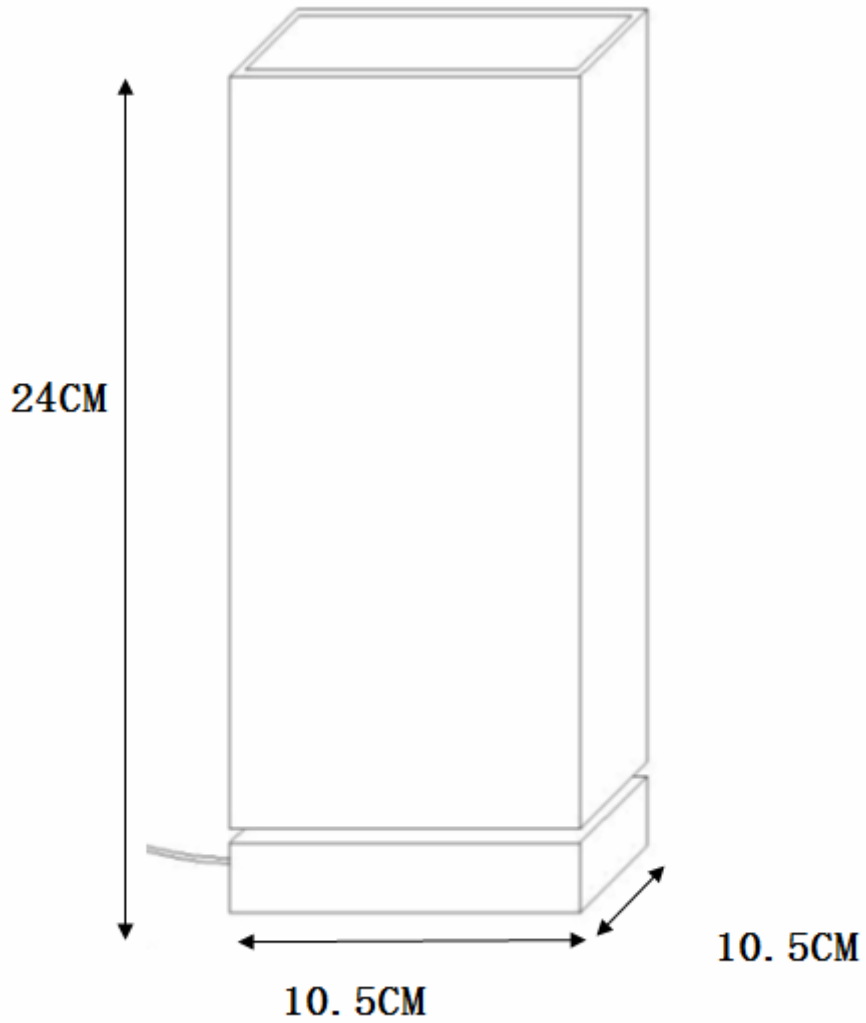

Line drawing of the item (with outline dimensions)

Item number: 71529/01

Installation drawing (the same as it in its instruction manual)

Technical details

| | |
|---|---|
| materials used: | Metal+ glass |
| color: | 红、白、绿、紫 |
| dimmable and how is the fixture dimmable: | |
| size: | Height: 24cm Length: 10.5cm Width: 10.5cm Net Weight: 0.9KGS |
| power requirements: | 220-240V~50Hz |
| bulb type and maximum Wattage: | E14 MAX.40W |
| number of bulbs: | 1xE14 |
| IP degree: | IP20 |