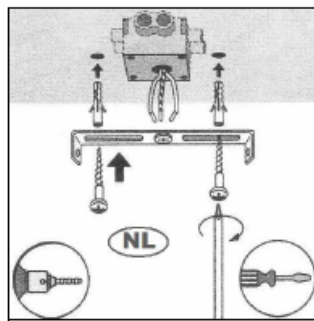

Line drawing of the item (with outline dimensions)

Item number: 71529/01

Installation drawing (the same as it in its instruction manual)

Technical details

| | |
|---|---|
| materials used: | Metal+ glass |
| color: | 红、白、绿、紫 |
| dimmable and how is the fixture dimmable: | |
| size: | Height: 24cm Length: 10.5cm Width: 10.5cm Net Weight: 0.9KGS |
| power requirements: | 220-240V~50Hz |
| bulb type and maximum Wattage: | E14 MAX.40W |
| number of bulbs: | 1xE14 |
| IP degree: | IP20 |