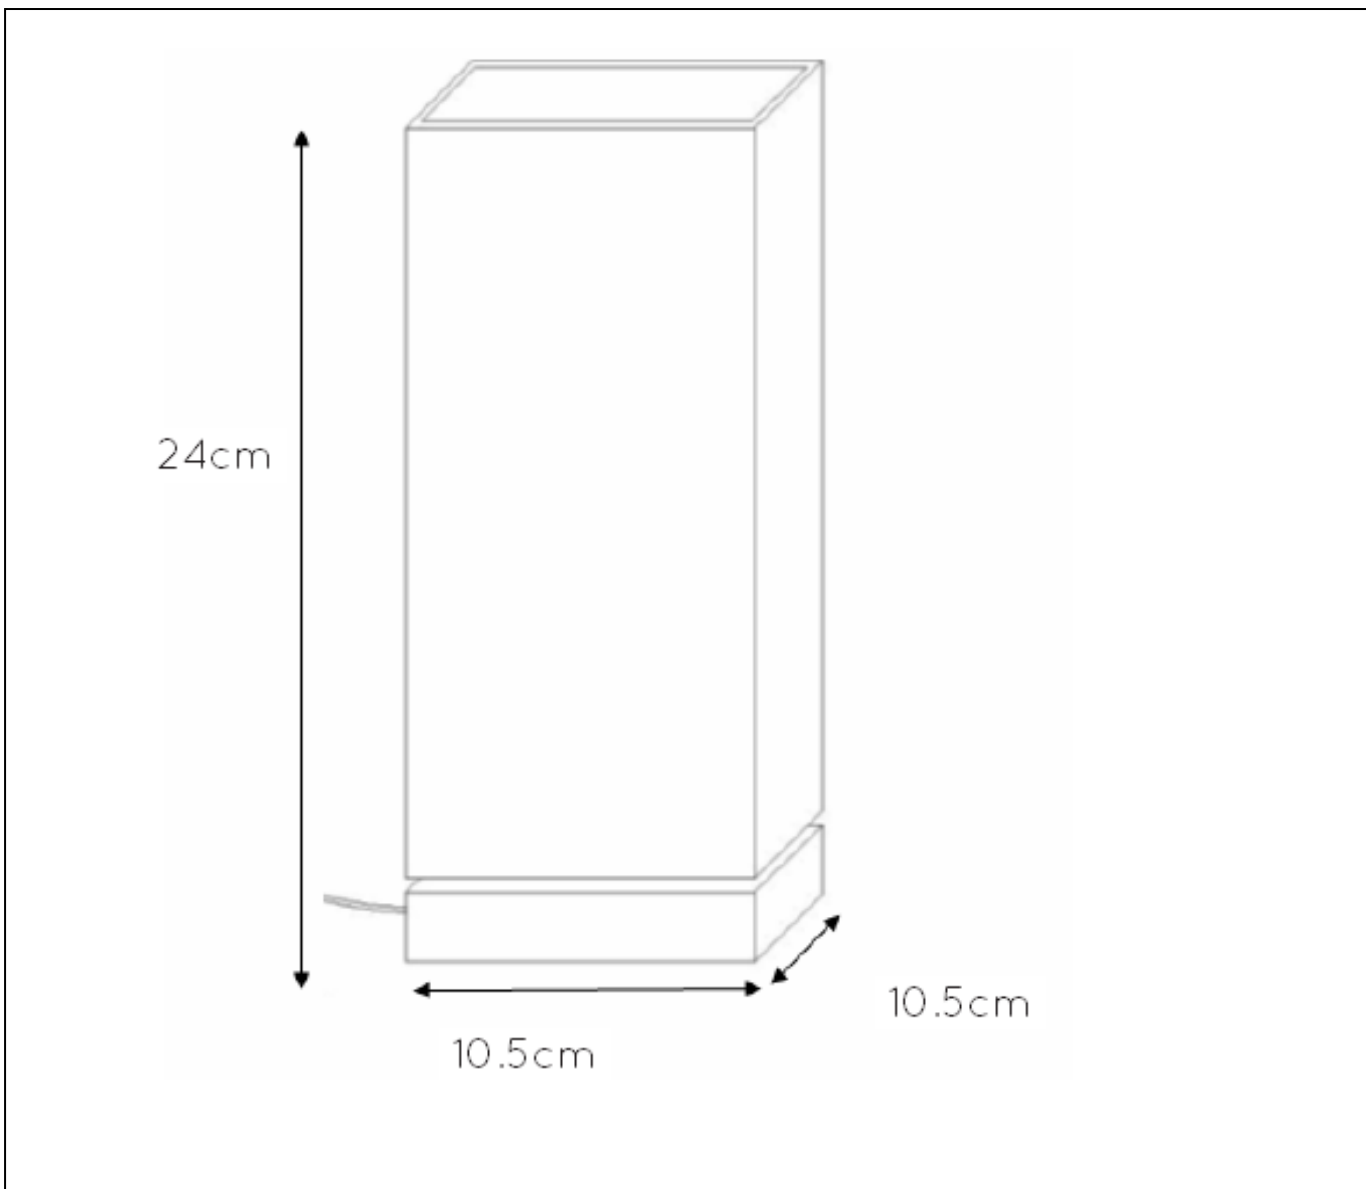

### General

Dimensions LxWxH : 10.5 cm x 10.5 cm x 24 cm

Height minimum : -

Height maximum : 24cm

Dimensions shade LxWxH : 10 cm x 10cm  
x20.5cm

Main material : Metal+glass

Ceiling rose material : Metal

Color :White

### Product specifications

Dimmable : Yes

Light direction : Around (Diffuse)

Adjustable in height : Not Adjustable In  
Height (Before Installation)

Directional : Not Directional

Cable : Yes, Cable On Product

# COLOUR-TOUCH

Item number :71529/01/61  
EAN code : 5411212711632

For more specifications, dimensions please visit

[www.lucide.com](http://www.lucide.com)