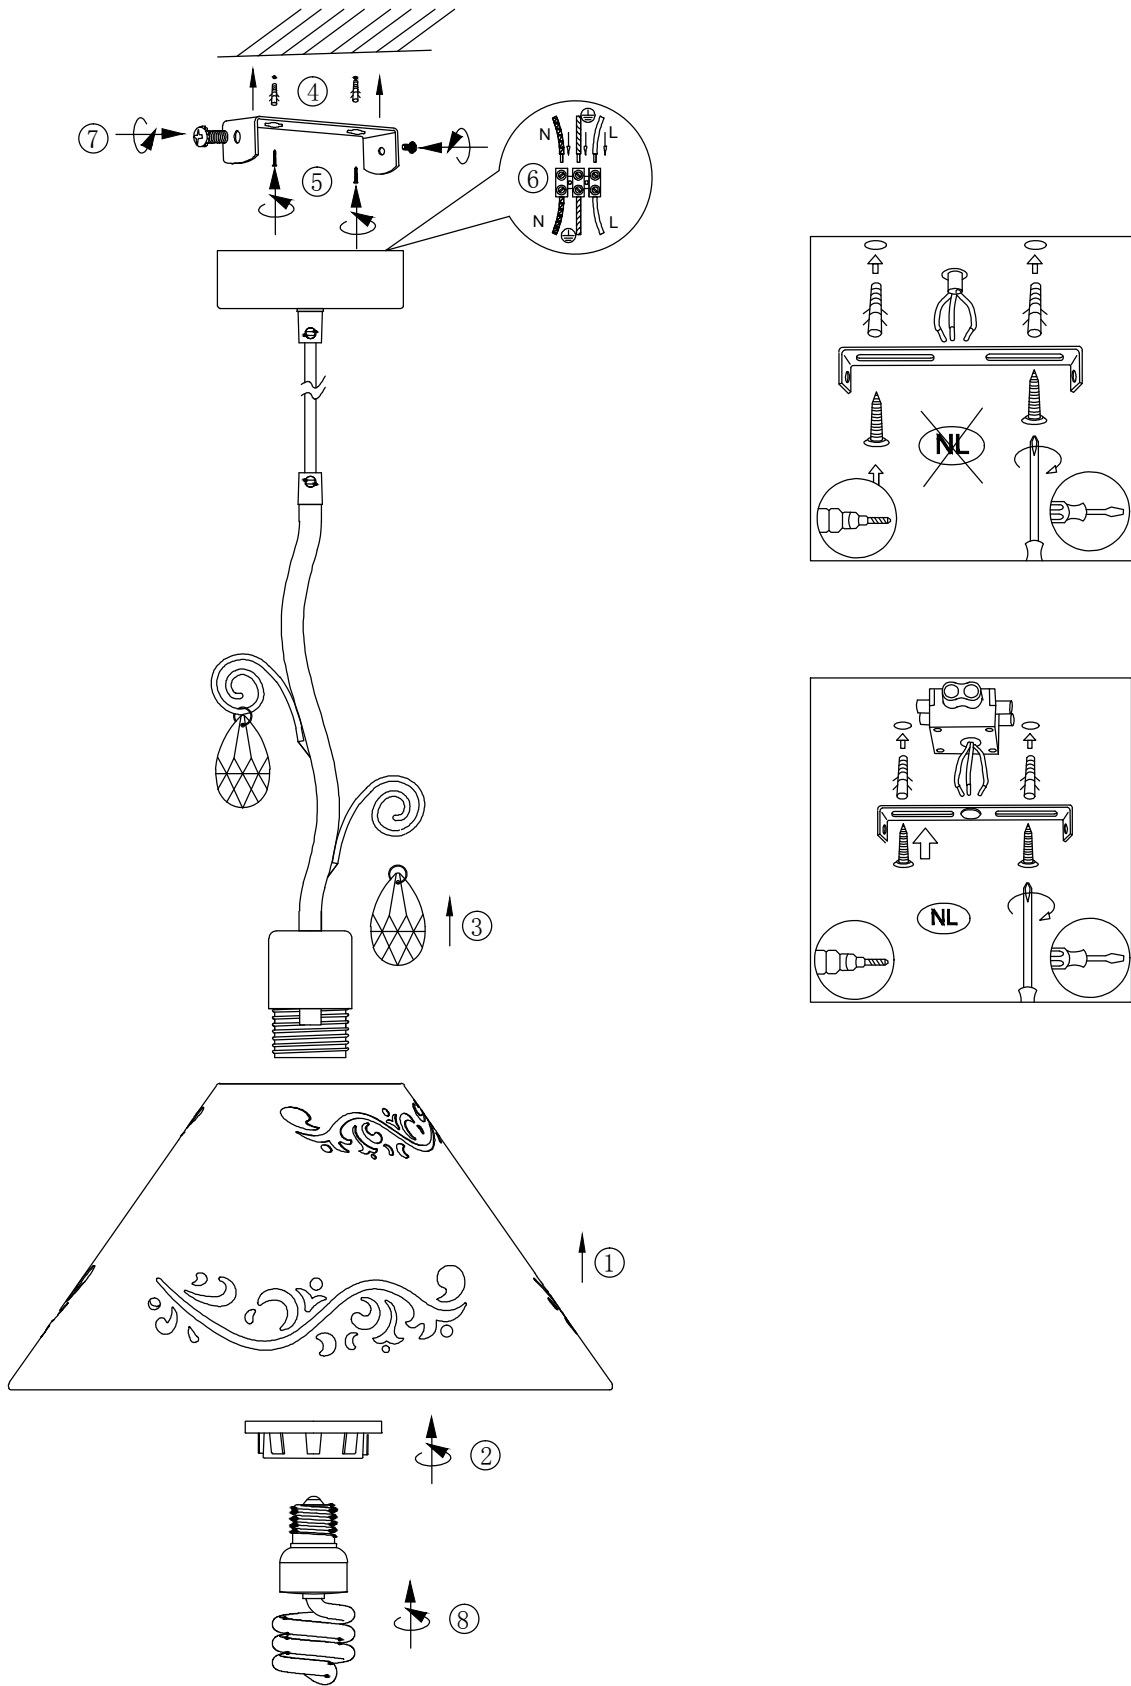

Line drawing of the item (with outline dimensions)

Item number:71399/01/97

Installation drawing (the same as it in its instruction manual)

Technical details

materials used:	Metal
color:	Rusty
dimmable and how is the fixture dimmable:	
size:	Height: 120CM
	Length:
	Width: Ø32.5CM
	Net Weight: 0.85kg
power requirements:	220-240V~50Hz
bulb type and maximum Wattage:	E27 MAX. 15W ESL
number of bulbs:	1 X E27
IP degree:	IP20