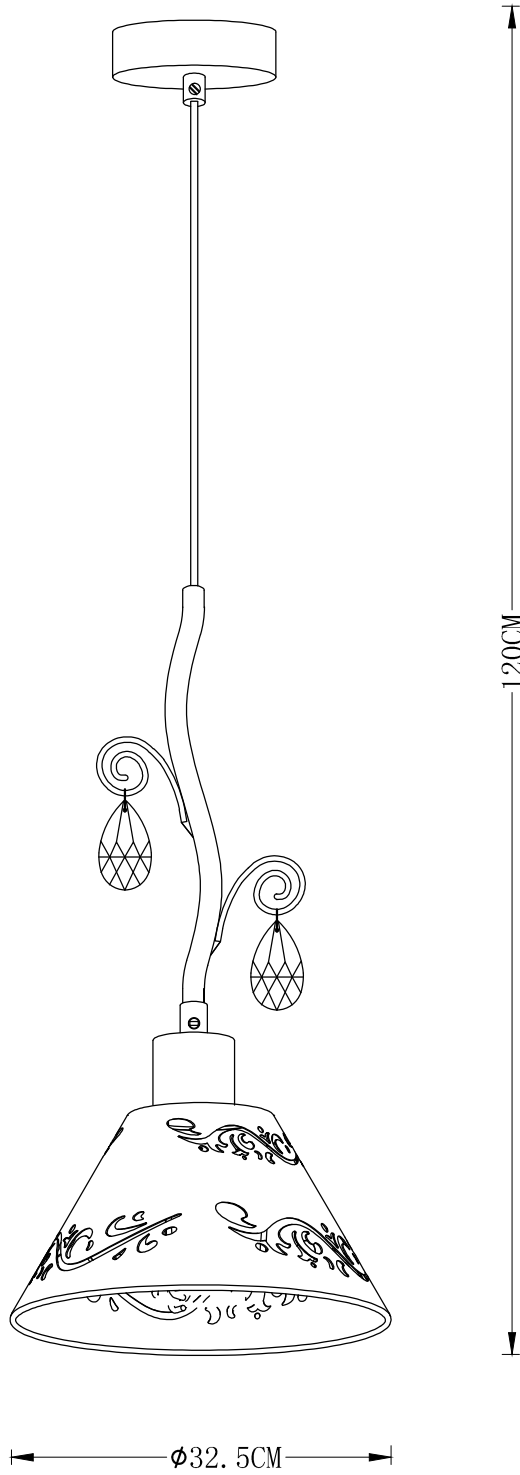

Line drawing of the item (with outline dimensions)

Item number:71399/01/97

Installation drawing (the same as it in its instruction manual)

Technical details

materials used:	Metal
color:	Rusty
dimmable and how is the fixture dimmable:	
size:	Height: 120CM
	Length:
	Width: Ø32.5CM
	Net Weight: 0.85kg
power requirements:	220-240V~50Hz
bulb type and maximum Wattage:	E27 MAX. 15W ESL
number of bulbs:	1 X E27
IP degree:	IP20