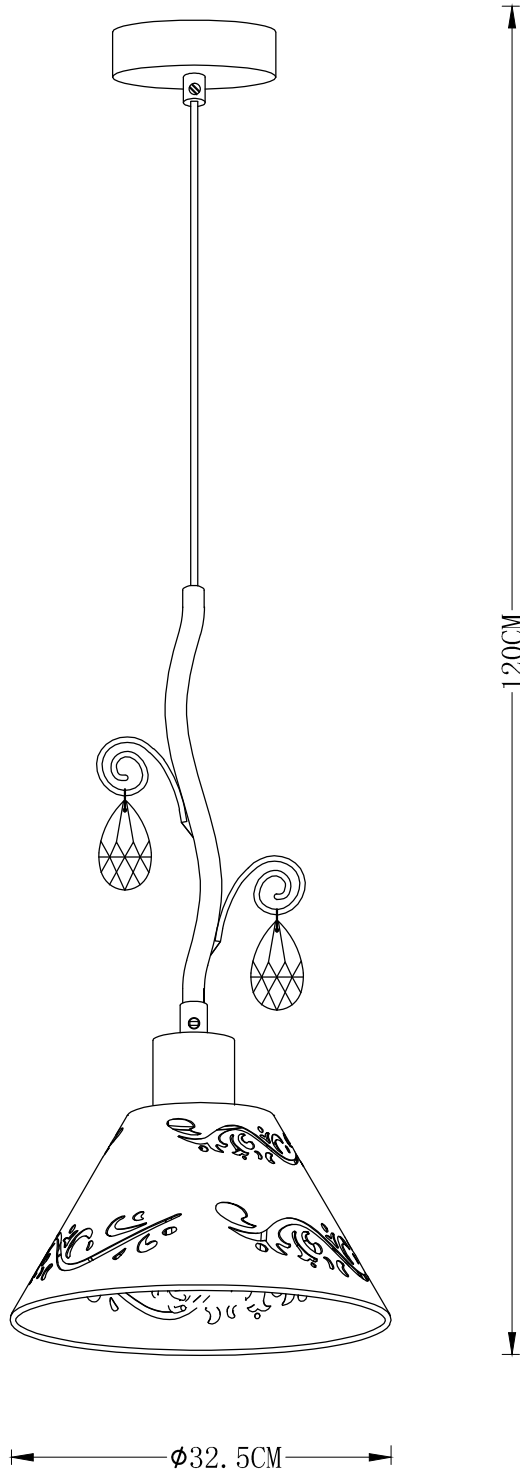

Line drawing of the item (with outline dimensions)

Item number:71399/01/21

Installation drawing (the same as it in its instruction manual)

Technical details

materials used:	Metal
color:	White with brush
dimmable and how is the fixture dimmable:	
size:	Height: 120CM
	Length:
	Width: Ø32.5CM
	Net Weight: 0.85kg
power requirements:	220-240V~50Hz
bulb type and maximum Wattage:	E27 MAX. 15W ESL
number of bulbs:	1 X E27
IP degree:	IP20