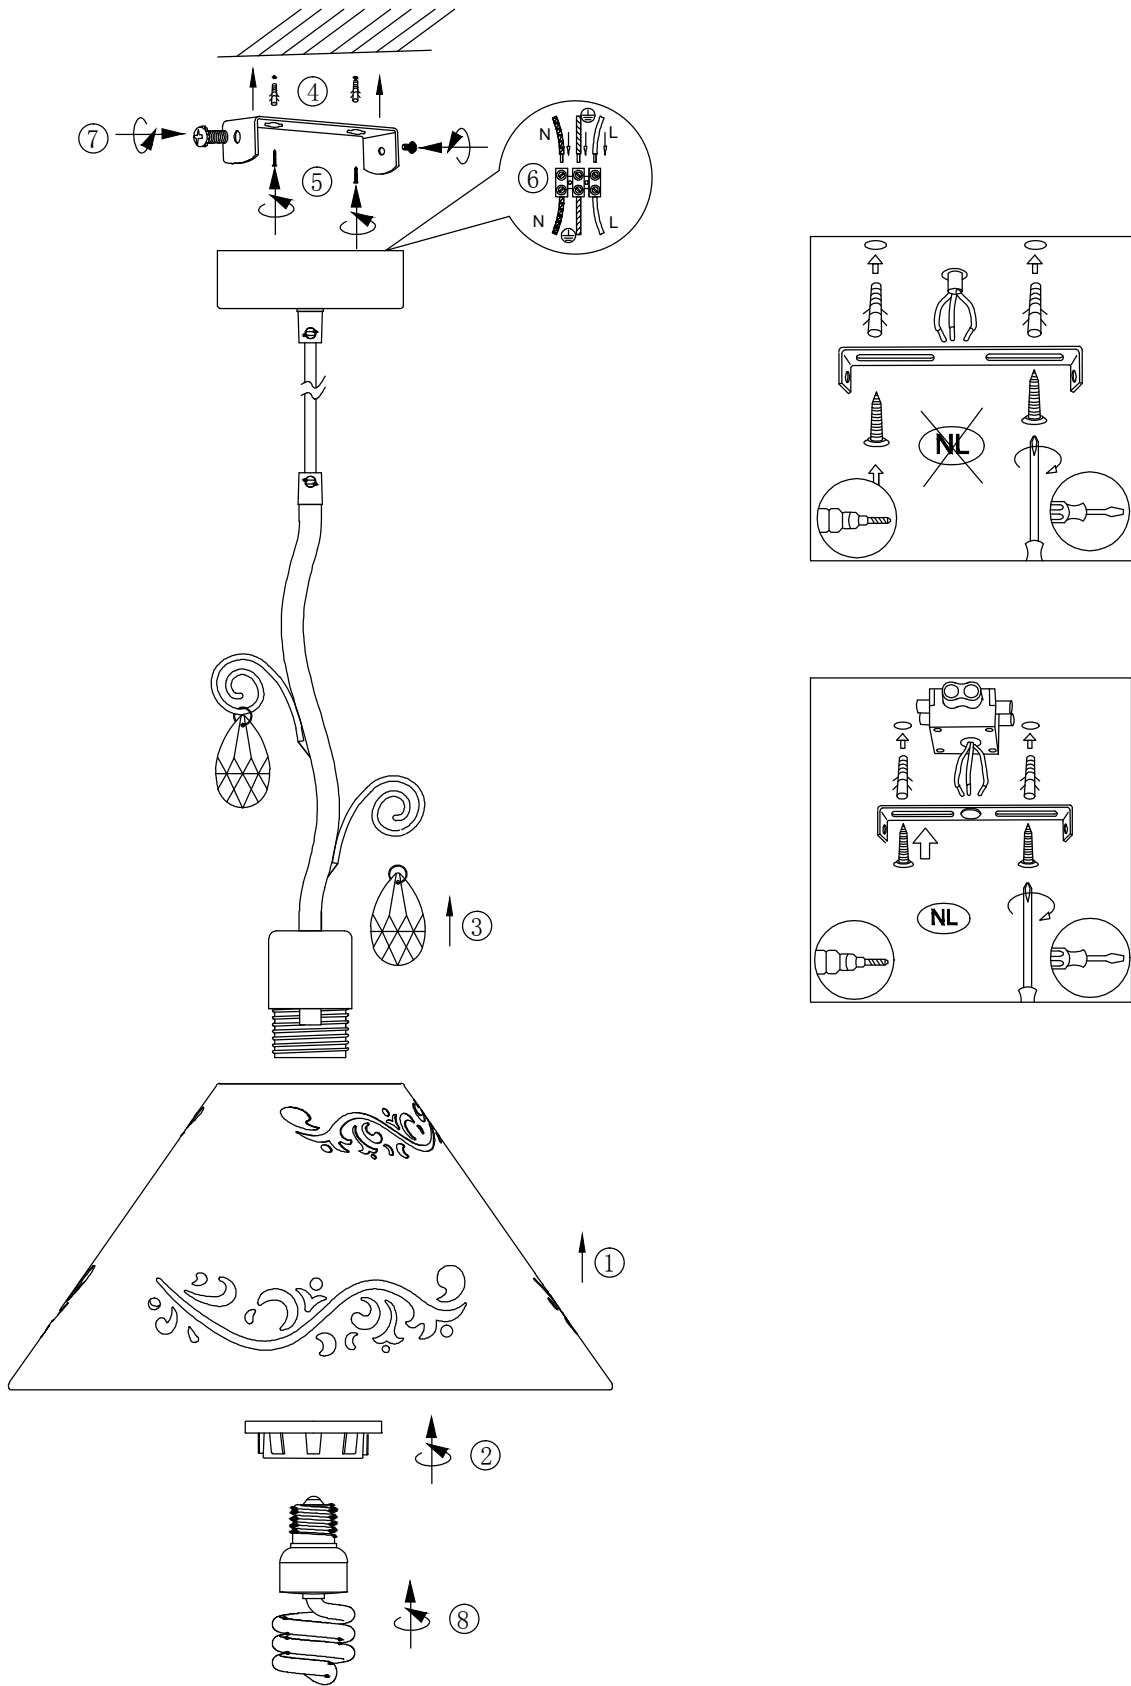

Line drawing of the item (with outline dimensions)

Item number:71399/01/21

Installation drawing (the same as it in its instruction manual)

Technical details

materials used:	Metal
color:	White with brush
dimmable and how is the fixture dimmable:	
size:	Height: 120CM
	Length:
	Width: Ø32.5CM
	Net Weight: 0.85kg
power requirements:	220-240V~50Hz
bulb type and maximum Wattage:	E27 MAX. 15W ESL
number of bulbs:	1 X E27
IP degree:	IP20