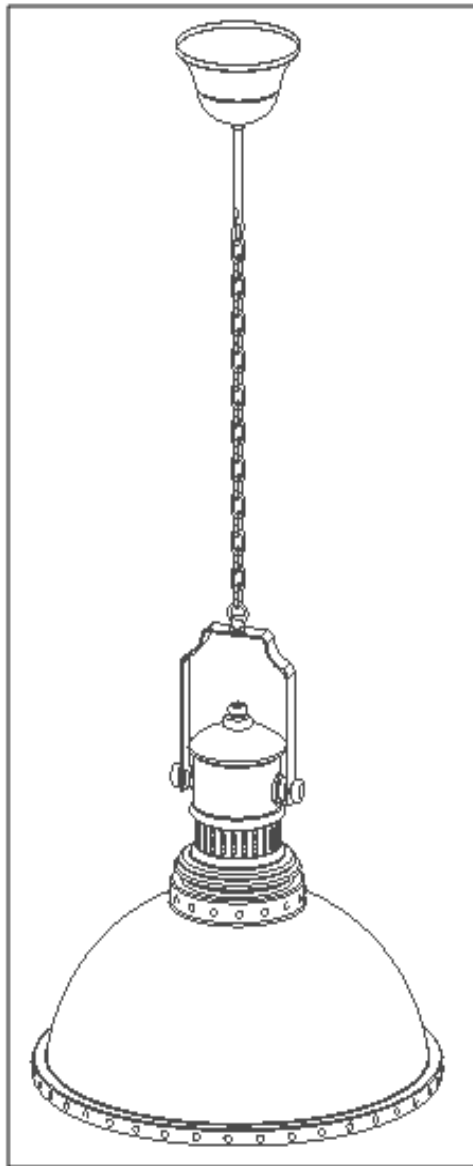

Line drawing of the item (with outline dimensions)

H 120 cm

W 40 cm

Item number: 71342/40/xx

Installation drawing (the same as it in its instruction manual)

Technical details

materials used: metal	
color:	Charcoal /gray brush white
dimnable and how is the fixture dimmable:	ON / OFF
size: Height:	120cm
Length:	40cm
Width:	40cm
Net Weight:	2kgs
power requirements:	220-240V~50Hz
bulb type and maximum Wattage:	1xE27, Max. 18W
number of bulbs:	1xE27
IP degree:	IP20