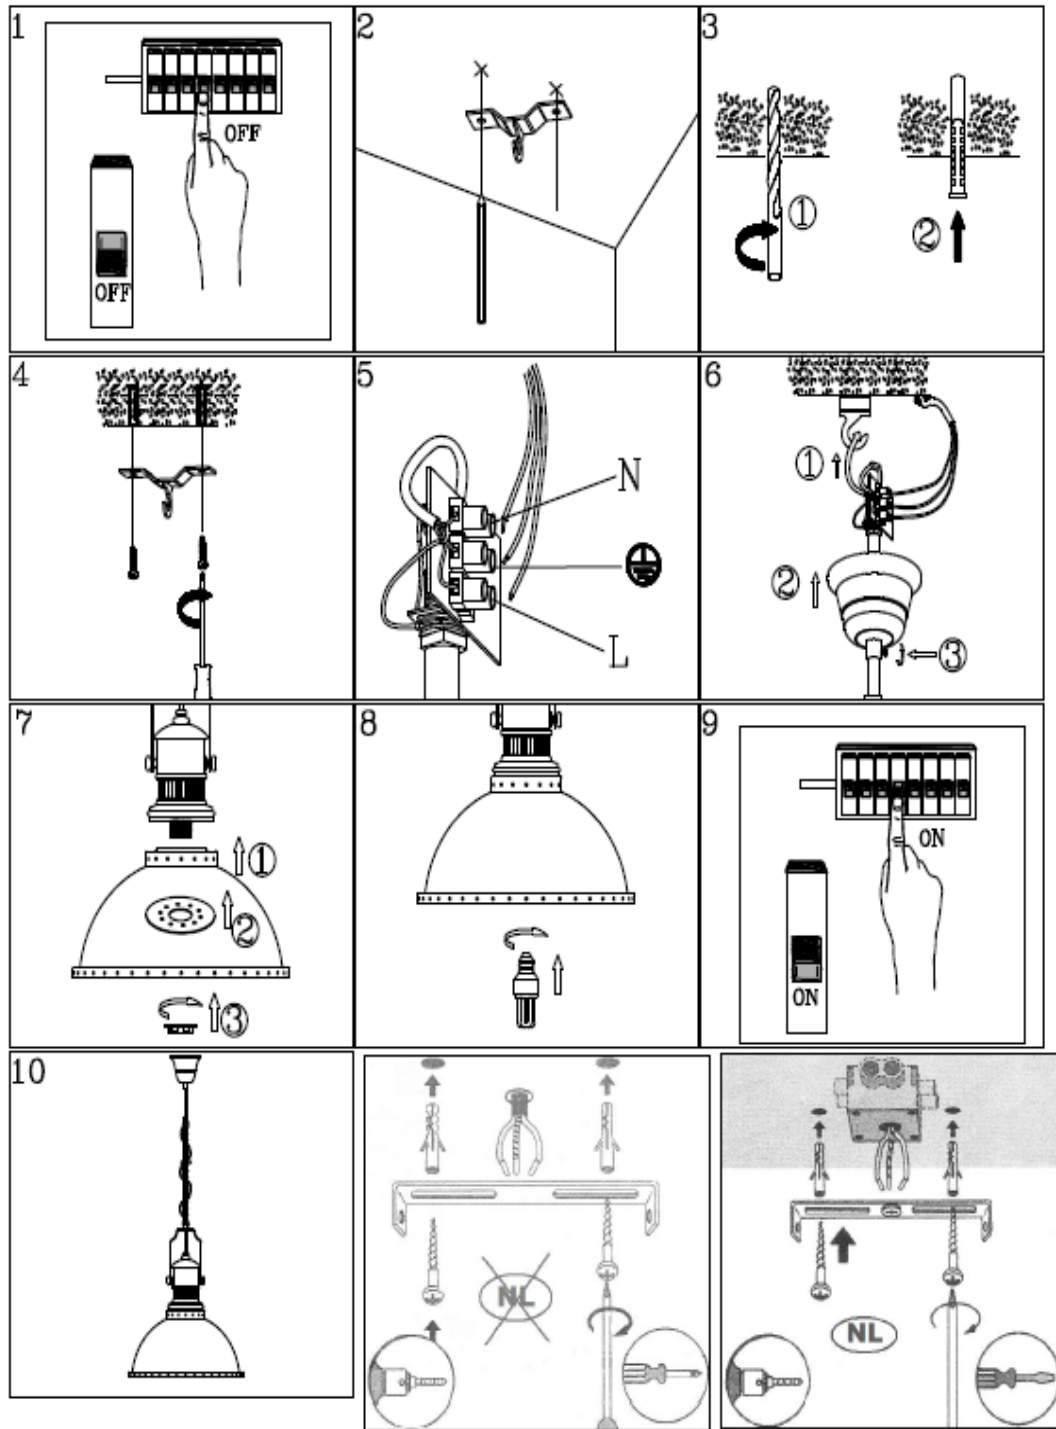

Line drawing of the item (with outline dimensions)

H 120 cm

W 40 cm

Item number: 71342/40/xx

Installation drawing (the same as it in its instruction manual)

Technical details

materials used: metal	
color:	Charcoal /gray brush white
dimnable and how is the fixture dimmable:	ON / OFF
size: Height:	120cm
Length:	40cm
Width:	40cm
Net Weight:	2kgs
power requirements:	220-240V~50Hz
bulb type and maximum Wattage:	1xE27, Max. 18W
number of bulbs:	1xE27
IP degree:	IP20