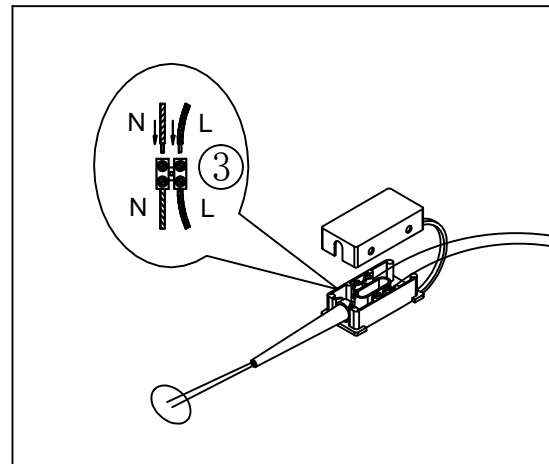

Line drawing of the item (with outline dimensions)

Item number:71295/01/35

Installation drawing (the same as it in its instruction manual)

Technical details

materials used:	Metal
color:	Colorful
dimmable and how is the fixture dimmable:	
size:	Height: 2.5CM Length: 32CM Width: 24CM Net Weight: 0.9kg
power requirements:	220-240V~50Hz
bulb type and maximum Wattage:	
number of bulbs:	21 X LED 0.06W
IP degree:	IP20