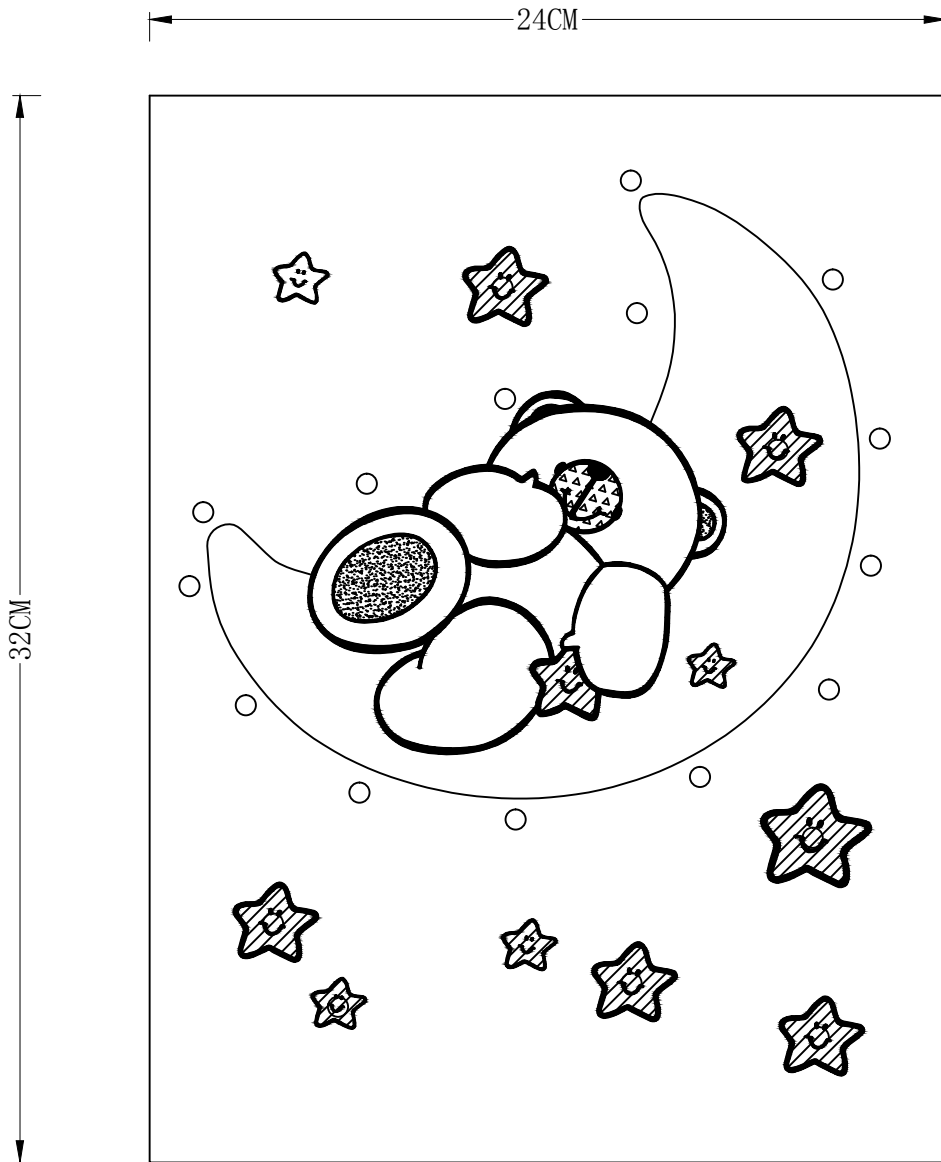

Line drawing of the item (with outline dimensions)

Item number:71295/01/35

Installation drawing (the same as it in its instruction manual)

Technical details

materials used:	Metal
color:	Colorful
dimmable and how is the fixture dimmable:	
size:	Height: 2.5CM Length: 32CM Width: 24CM Net Weight: 0.9kg
power requirements:	220-240V~50Hz
bulb type and maximum Wattage:	
number of bulbs:	21 X LED 0.06W
IP degree:	IP20