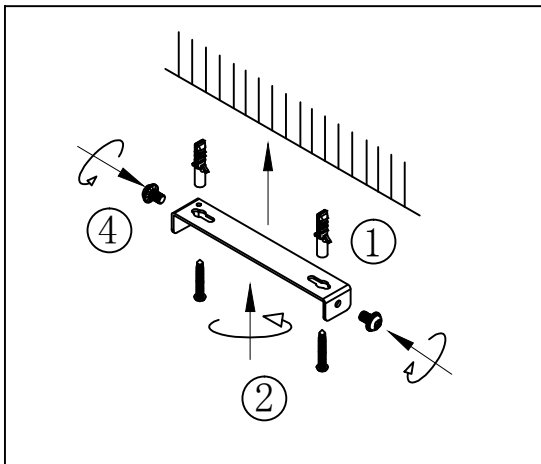

Line drawing of the item (with outline dimensions)

Item number:71295/01/35

Installation drawing (the same as it in its instruction manual)

Technical details

materials used:	Metal
color:	Colorful
dimmable and how is the fixture dimmable:	
size:	Height: 2.5CM Length: 32CM Width: 24CM Net Weight: 0.9kg
power requirements:	220-240V~50Hz
bulb type and maximum Wattage:	
number of bulbs:	21 X LED 0.06W
IP degree:	IP20