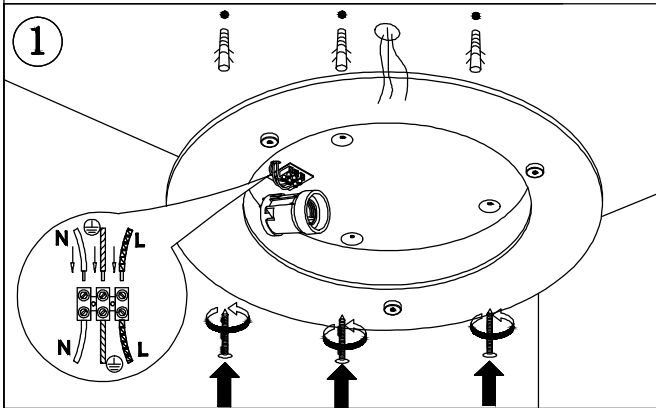

Line drawing of the item (with outline dimensions)

Item number:71198/30/21

Installation drawing (the same as it in its instruction manual)

Technical details

materials used:	Metal plate with flower punch
color:	Special white with brush with sand glass
dimmable and how is the fixture dimmable:	
size:	Height: 9CM
	Length: 34CM
	Width: 34CM
	Net Weight: 1.125kg
power requirements:	220-240V~50Hz
bulb type and maximum Wattage:	MAX. 15W
number of bulbs:	1 X E27
IP degree:	IP20