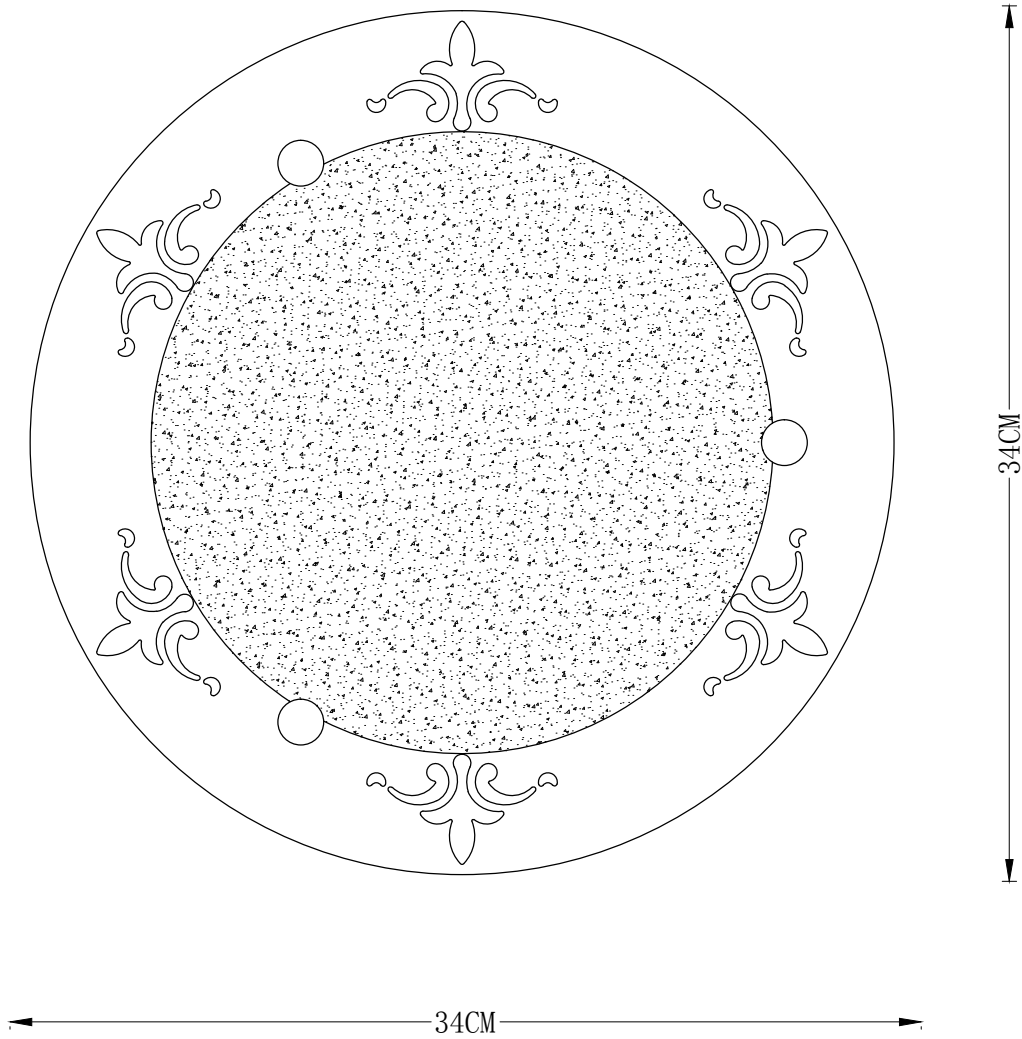

Line drawing of the item (with outline dimensions)

Item number:71198/30/21

Installation drawing (the same as it in its instruction manual)

Technical details

materials used:	Metal plate with flower punch
color:	Special white with brush with sand glass
dimmable and how is the fixture dimmable:	
size:	Height: 9CM
	Length: 34CM
	Width: 34CM
	Net Weight: 1.125kg
power requirements:	220-240V~50Hz
bulb type and maximum Wattage:	MAX. 15W
number of bulbs:	1 X E27
IP degree:	IP20