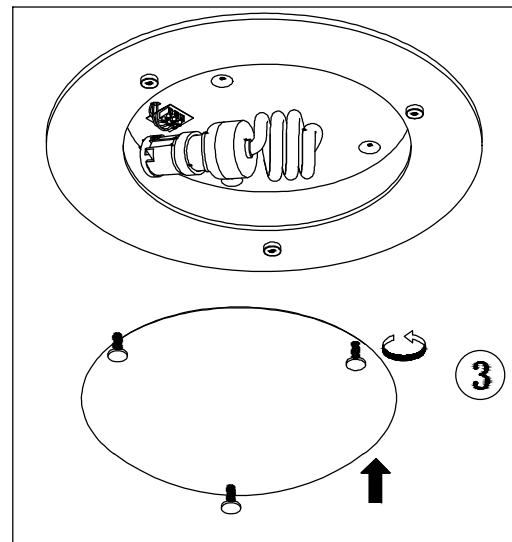

Line drawing of the item (with outline dimensions)

Item number:71198/30/21

Installation drawing (the same as it in its instruction manual)

Technical details

materials used:	Metal plate with flower punch
color:	Special white with brush with sand glass
dimmable and how is the fixture dimmable:	
size:	Height: 9CM
	Length: 34CM
	Width: 34CM
	Net Weight: 1.125kg
power requirements:	220-240V~50Hz
bulb type and maximum Wattage:	MAX. 15W
number of bulbs:	1 X E27
IP degree:	IP20