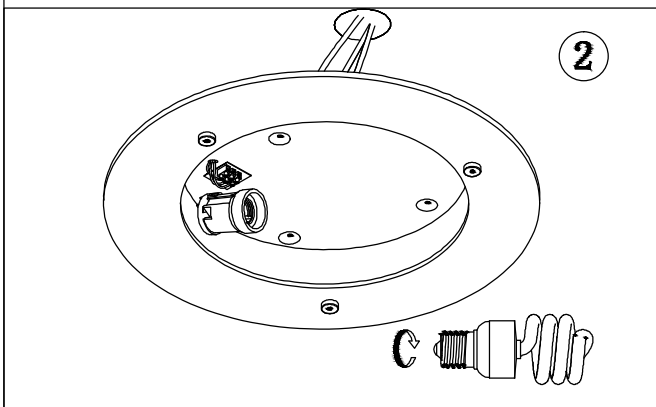

Line drawing of the item (with outline dimensions)

Item number:71198/30/21

Installation drawing (the same as it in its instruction manual)

Technical details

materials used:	Metal plate with flower punch
color:	Special white with brush with sand glass
dimmable and how is the fixture dimmable:	
size:	Height: 9CM
	Length: 34CM
	Width: 34CM
	Net Weight: 1.125kg
power requirements:	220-240V~50Hz
bulb type and maximum Wattage:	MAX. 15W
number of bulbs:	1 X E27
IP degree:	IP20