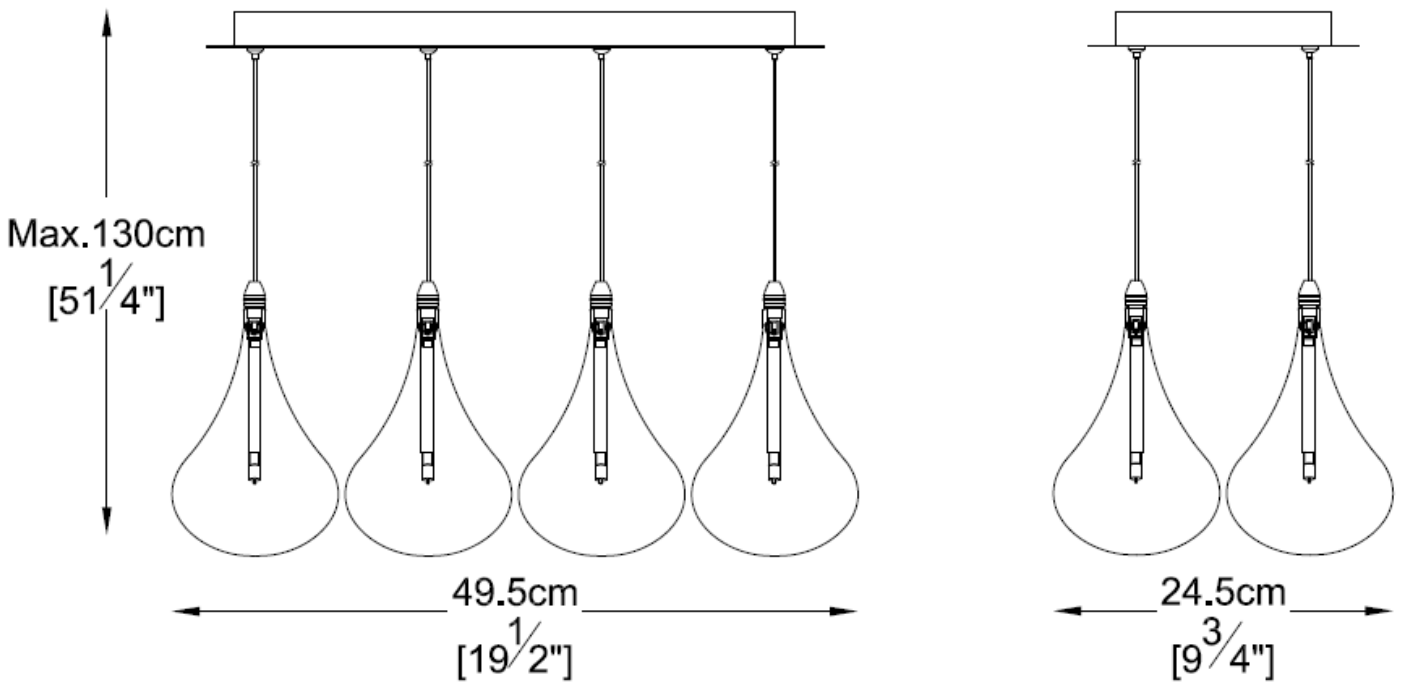

Line drawing of the item (with outline dimensions)

Item number: 70434/28/67

Installation drawing (the same as it in its instruction manual)

Technical details

materials used:	Metal	Glass
color:	Frosted white	
dimmable and how is the fixture dimmable:	N/A	
size:	Height:	130cm

Length:	49.5cm
Width:	24.5cm
Net Weight:	3.2kgs
power requirements:	220~240V/50HZ
bulb type and maximum Wattage:	G4 / 12V 19 x MAX. 10W
number of bulbs:	19 x G4
IP degree:	IP20

Lucide NV
 Bisschoppenhoflaan 145
 2100 Deurne
 Belgium
info@lucide.be
 tel: +32 (0)3 366 22 04
www.lucide.be