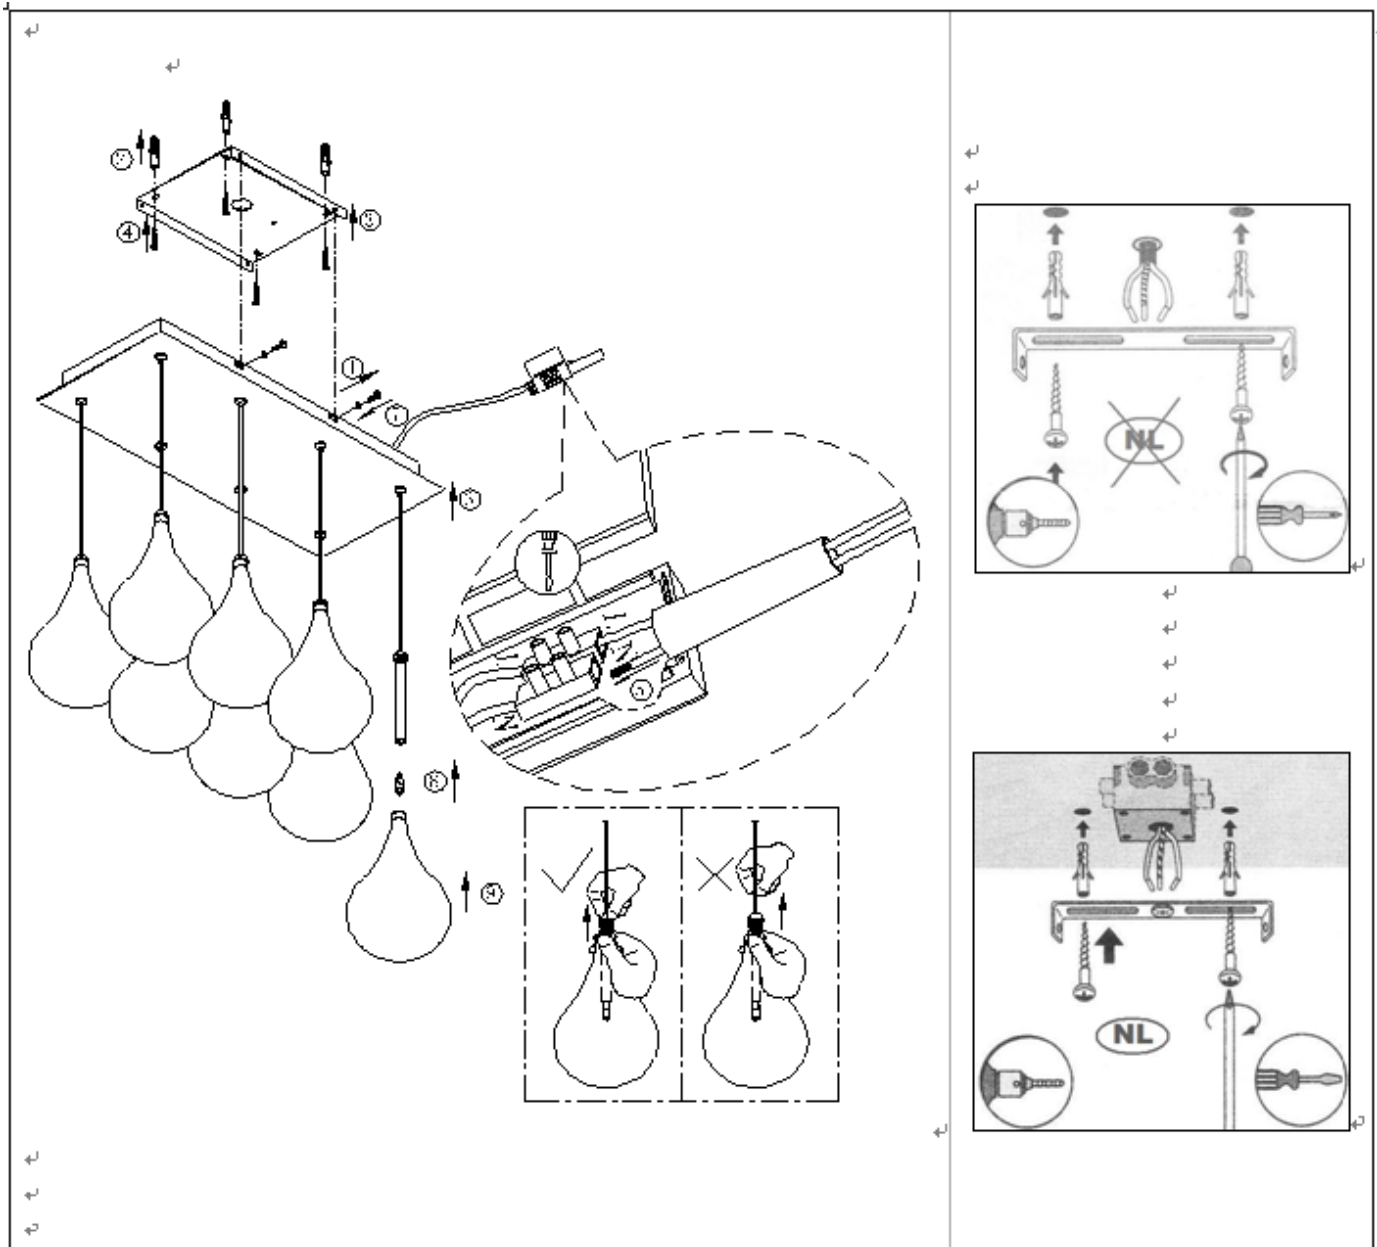

Line drawing of the item (with outline dimensions)

Item number: 70434/28/67

Installation drawing (the same as it in its instruction manual)

Technical details

materials used:	Metal	Glass
color:	Frosted white	
dimmable and how is the fixture dimmable:	N/A	
size:	Height:	130cm

Length:	49.5cm
Width:	24.5cm
Net Weight:	3.2kgs
power requirements:	220~240V/50HZ
bulb type and maximum Wattage:	G4 / 12V 19 x MAX. 10W
number of bulbs:	19 x G4
IP degree:	IP20

Lucide NV
 Bisschoppenhoflaan 145
 2100 Deurne
 Belgium
info@lucide.be
 tel: +32 (0)3 366 22 04
www.lucide.be