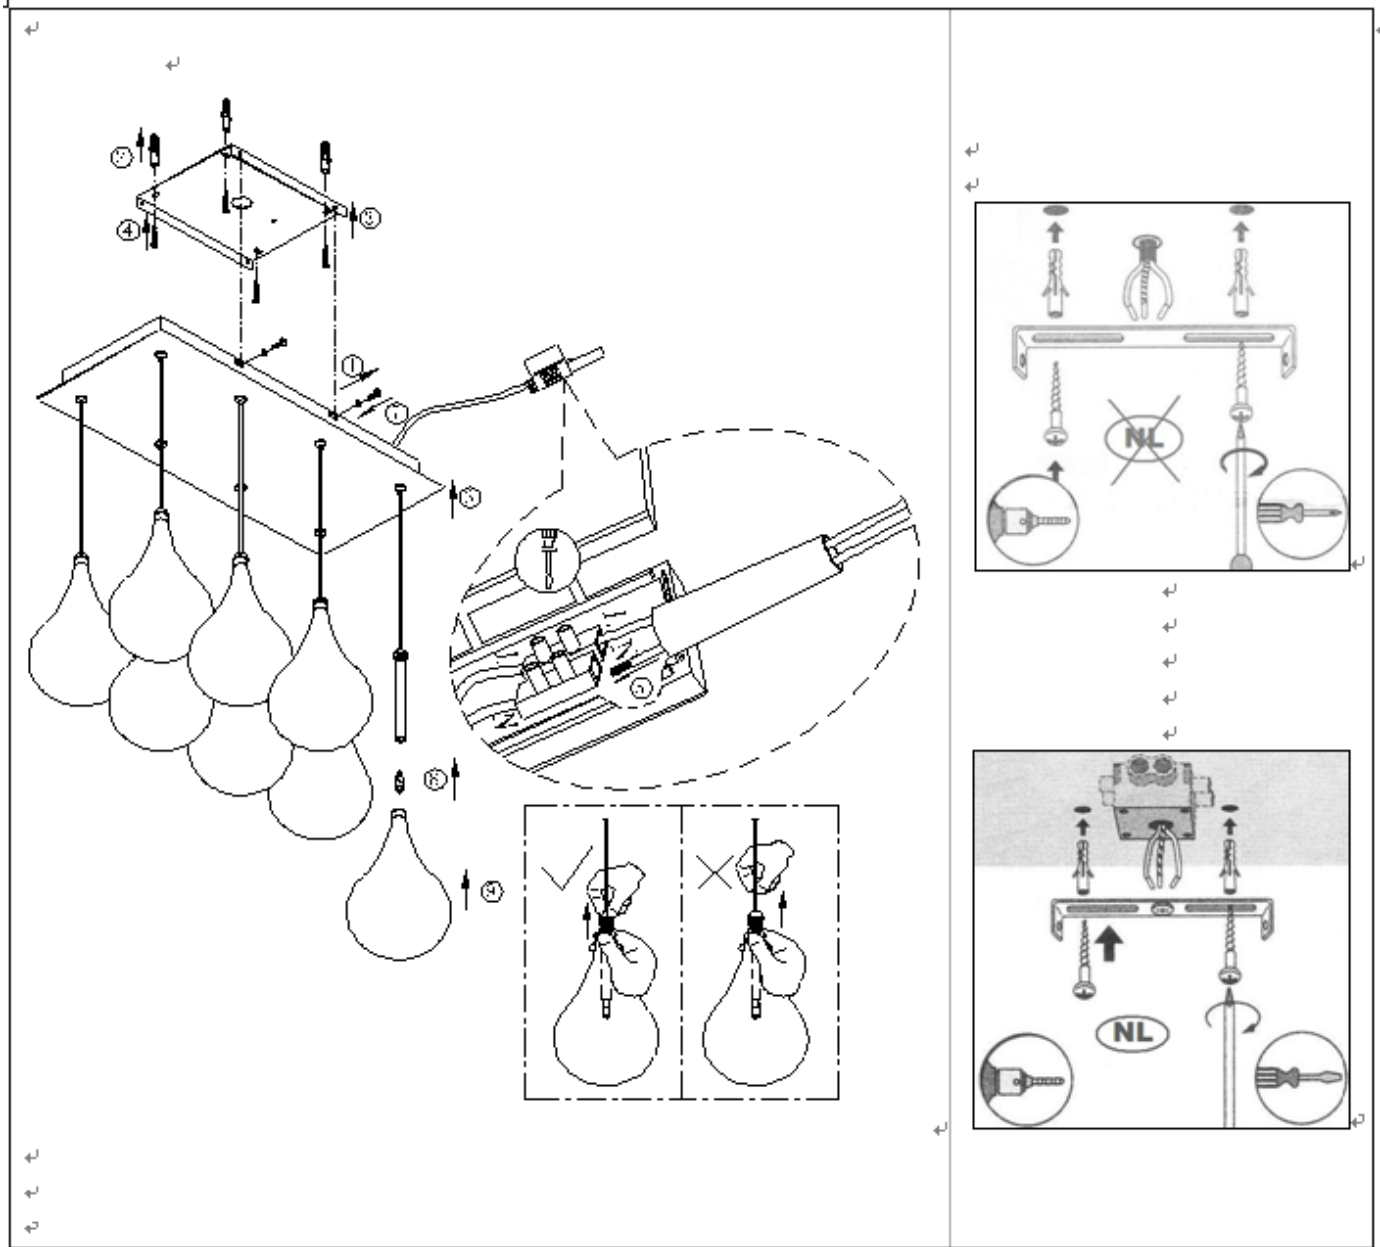

Line drawing of the item (with outline dimensions)

Item number: 70434/28/12

Installation drawing (the same as it in its instruction manual)

Technical details

materials used:	Metal	Glass
color:	Clear	
dimmable and how is the fixture dimmable:	N/A	
size:	Height:	130cm
	Length:	49.5cm
	Width:	24.5cm
	Net Weight:	3.2kgs
power requirements:	220~240V/50HZ	
bulb type and maximum Wattage:	G4 / 12V 19 x MAX. 10W	
number of bulbs:	19 x G4	
IP degree:	IP20	