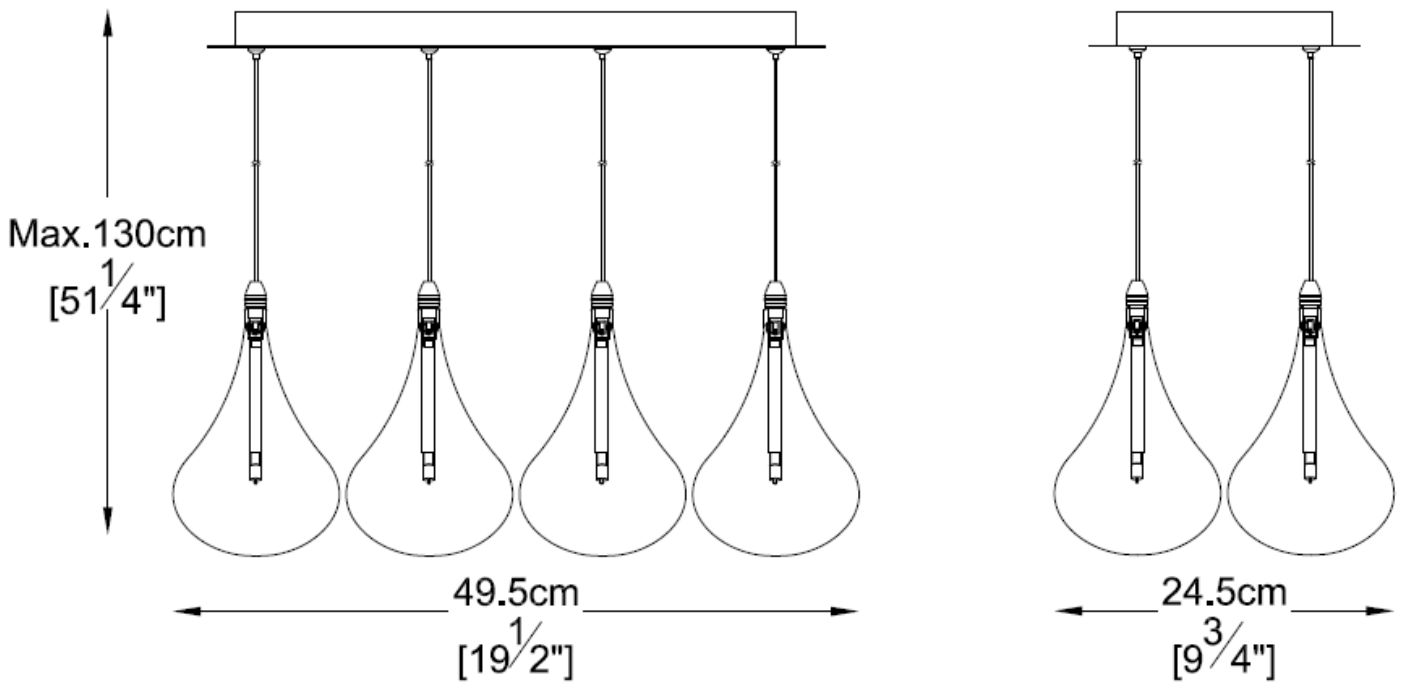

Line drawing of the item (with outline dimensions)

Item number: 70434/28/12

Installation drawing (the same as it in its instruction manual)

Technical details

materials used:	Metal	Glass
color:	Clear	
dimmable and how is the fixture dimmable:	N/A	
size:	Height:	130cm
	Length:	49.5cm
	Width:	24.5cm
	Net Weight:	3.2kgs
power requirements:	220~240V/50HZ	
bulb type and maximum Wattage:	G4 / 12V 19 x MAX. 10W	
number of bulbs:	19 x G4	
IP degree:	IP20	