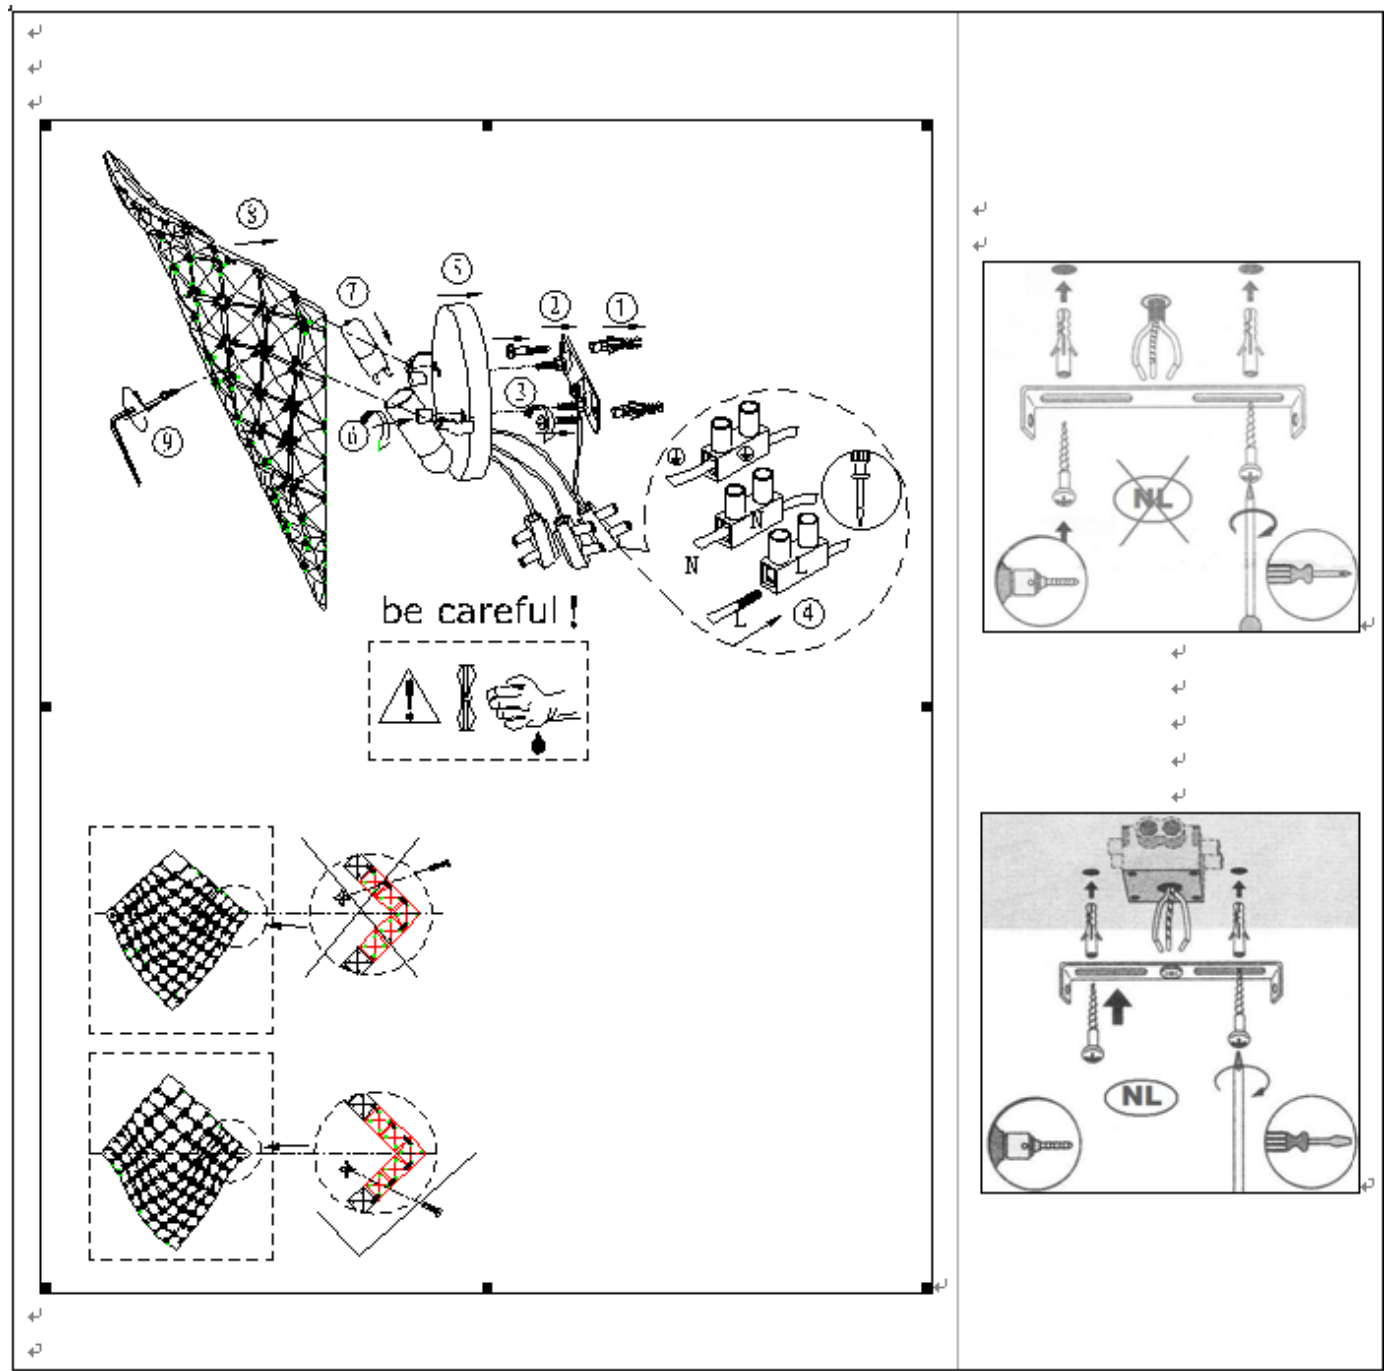

Line drawing of the item (with outline dimensions)

Item number: 70267/21/60

Installation drawing (the same as it in its instruction manual)

Technical details

materials used:	Crystal
color:	Clear
dimmable and how is the fixture dimmable:	N/A
size:	Height: 29cm
	Length: 25 cm
	Width: 0.7kgs
	Net Weight:
power requirements:	220~240V/50HZ
bulb type and maximum Wattage:	G9 Max.42W
number of bulbs:	1x G9
IP degree:	IP20