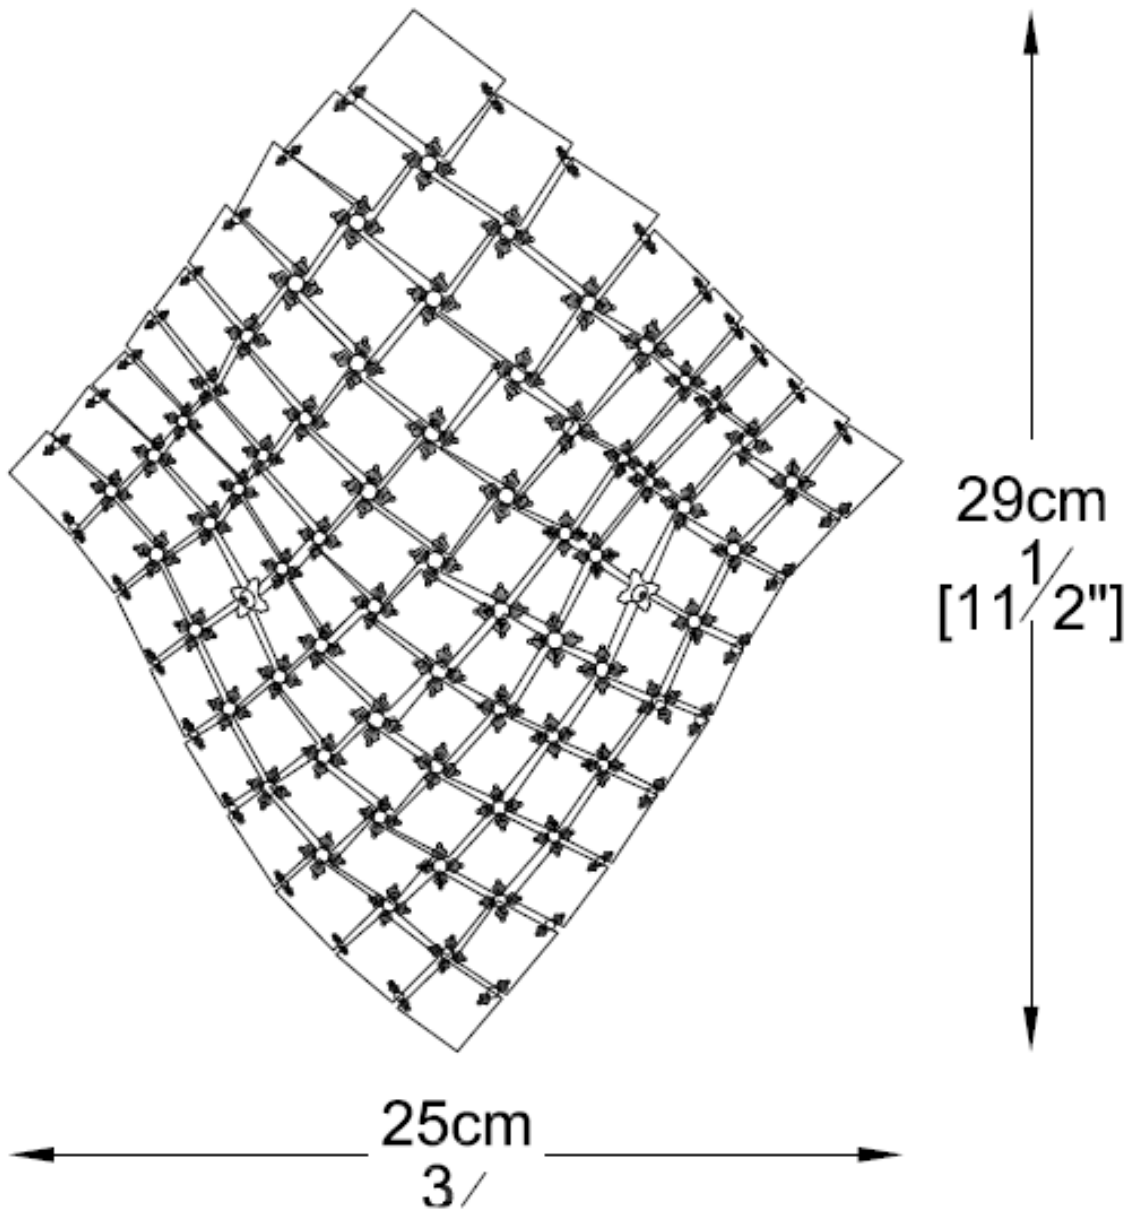

Line drawing of the item (with outline dimensions)

Item number: 70267/21/60

Installation drawing (the same as it in its instruction manual)

Technical details

materials used:	Crystal
color:	Clear
dimmable and how is the fixture dimmable:	N/A
size:	Height: 29cm
	Length: 25 cm
	Width: 0.7kgs
	Net Weight:
power requirements:	220~240V/50HZ
bulb type and maximum Wattage:	G9 Max.42W
number of bulbs:	1x G9
IP degree:	IP20