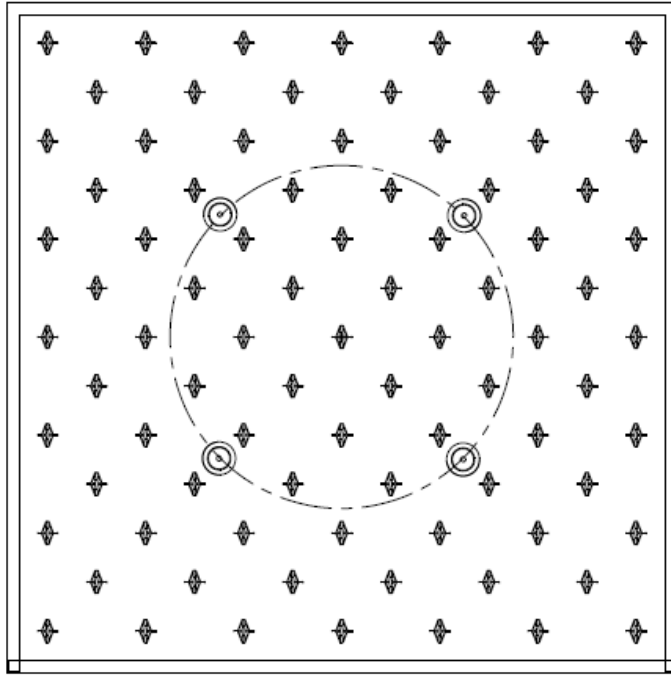

Line drawing of the item (with outline dimensions)

41cm  
[16<sup>1</sup>/<sub>4</sub>"]

41cm  
[16<sup>1</sup>/<sub>4</sub>"]

18cm  
[7<sup>1</sup>/<sub>4</sub>"]

Item number: 70177/24/11

Installation drawing (the same as it in its instruction manual)

## Technical details

materials used:	Metal	Crystal, aluminum .
color:	Silver	
dimmable and how is the fixture dimmable:	N/A	
size:	Height:	18cm
	Length:	41 cm
	Width:	41 cm
	Net Weight:	3.85kgs
power requirements:	220~240V/50HZ	
bulb type and maximum Wattage:	G9, 4*MAX.42W	
number of bulbs:	4x G9	
IP degree:	IP20	