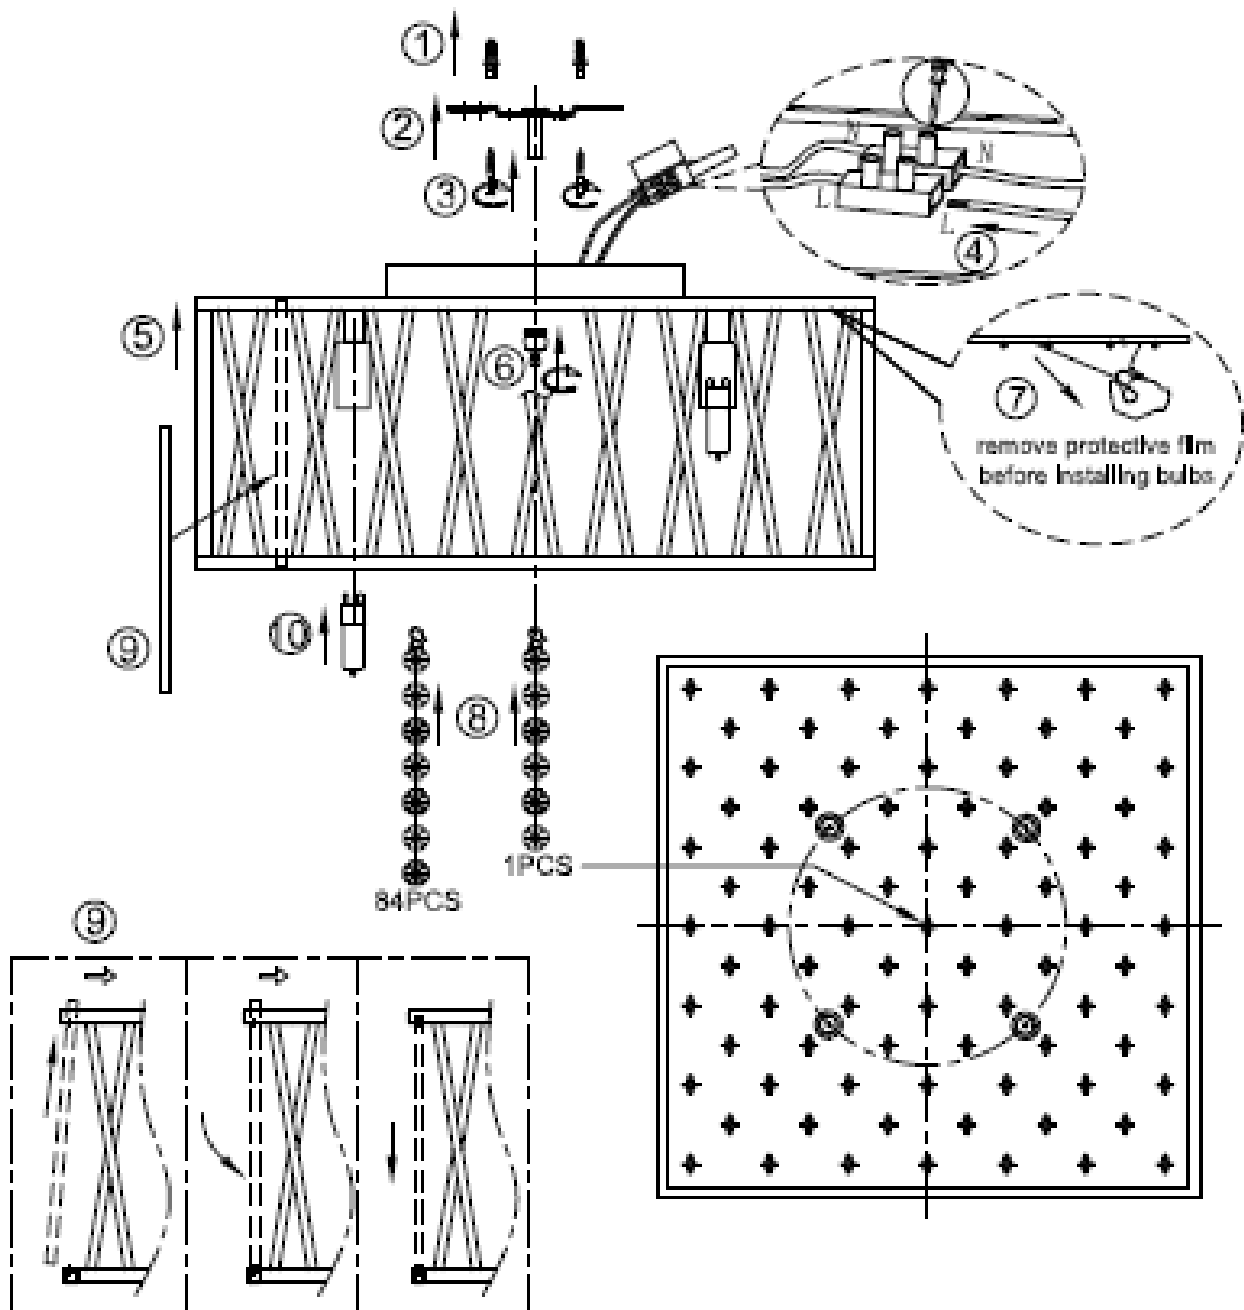

Line drawing of the item (with outline dimensions)

41cm  
[16<sup>1</sup>/<sub>4</sub>"]

41cm  
[16<sup>1</sup>/<sub>4</sub>"]

18cm  
[7<sup>1</sup>/<sub>4</sub>"]

Item number: 70177/24/11

Installation drawing (the same as it in its instruction manual)

## Technical details

materials used:	Metal	Crystal, aluminum .
color:	Silver	
dimmable and how is the fixture dimmable:	N/A	
size:	Height:	18cm
	Length:	41 cm
	Width:	41 cm
	Net Weight:	3.85kgs
power requirements:	220~240V/50HZ	
bulb type and maximum Wattage:	G9, 4*MAX.42W	
number of bulbs:	4x G9	
IP degree:	IP20	