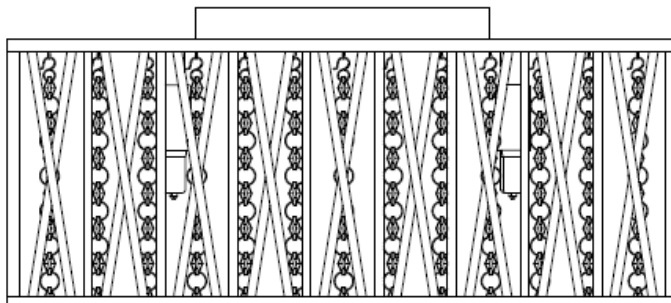

Line drawing of the item (with outline dimensions)

41cm  
[16<sup>1</sup>/<sub>4</sub>"]

41cm  
[16<sup>1</sup>/<sub>4</sub>"]

18cm  
[7<sup>1</sup>/<sub>4</sub>"]

Item number: 70177/24/11

Installation drawing (the same as it in its instruction manual)

## Technical details

materials used:	Metal	Crystal, aluminum .
color:	Silver	
dimmable and how is the fixture dimmable:	N/A	
size:	Height:	18cm
	Length:	41 cm
	Width:	41 cm
	Net Weight:	3.85kgs
power requirements:	220~240V/50HZ	
bulb type and maximum Wattage:	G9, 4*MAX.42W	
number of bulbs:	4x G9	
IP degree:	IP20	