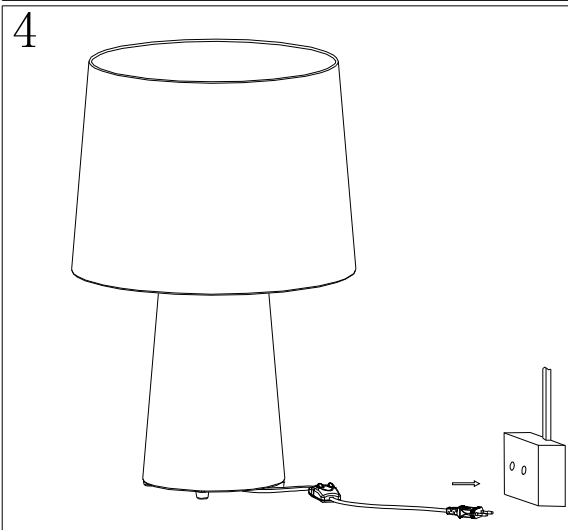

Installation drawing