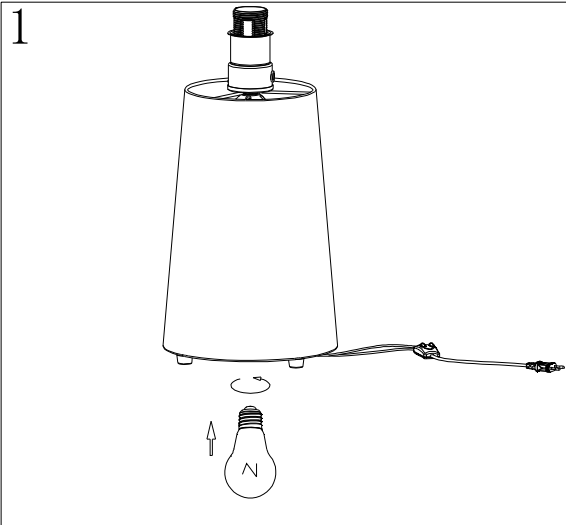

Installation drawing