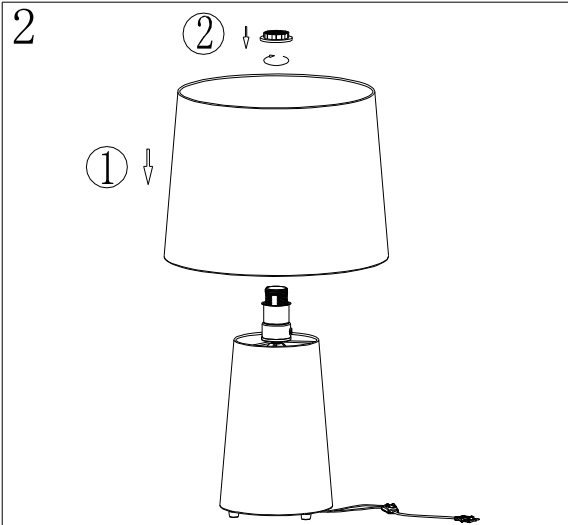

Installation drawing