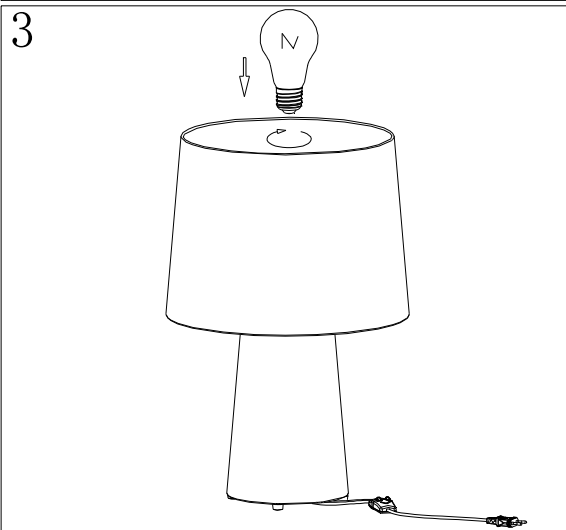

Installation drawing