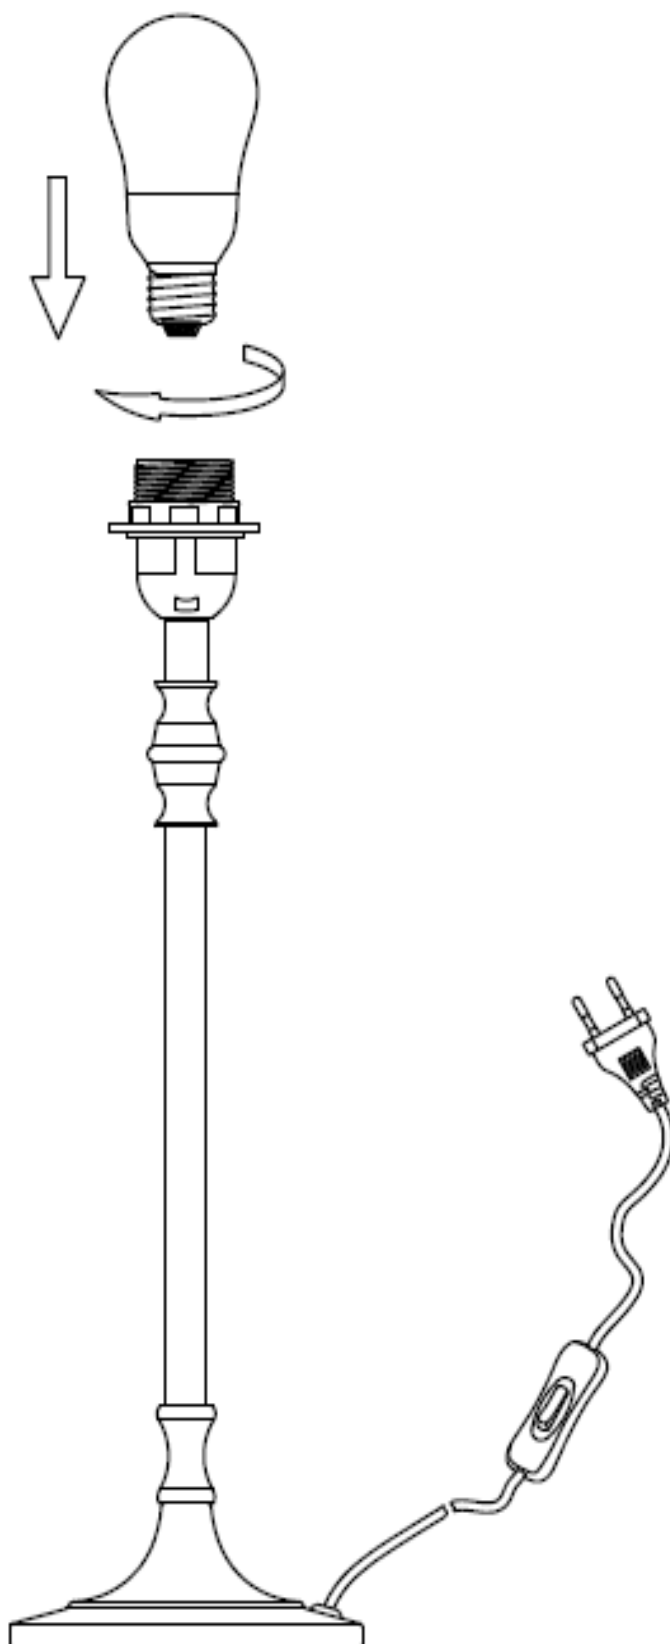

Line drawing of the item (with outline dimensions)

Item number: 61502/45/XX

Installation drawing (the same as it in its instruction manual)

## Technical details

materials used: Metal	
color:	Antique brass/Chrome/Rusty
dimnable and how is the fixture dimmable:	ON/OFF
size:	Height: 45cm Length: 13.6cm Width: 13.6cm Net Weight: 4.2
power requirements:	220-240V~50Hz
bulb type and maximum Wattage:	1xE27 Max. 60W
number of bulbs:	1xE27
IP degree:	IP 20