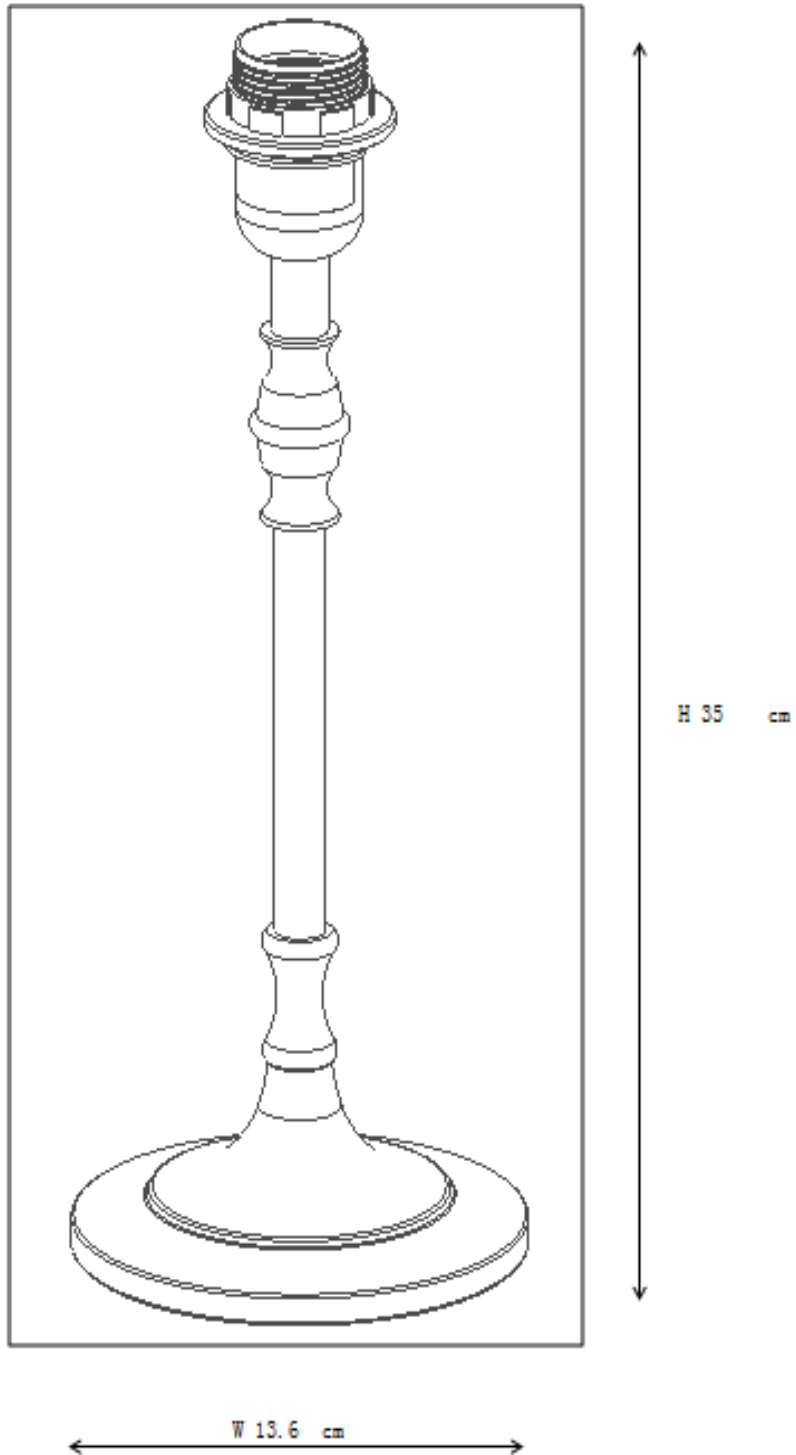

Line drawing of the item (with outline dimensions)

Item number: 61502/45/XX

Installation drawing (the same as it in its instruction manual)

## Technical details

materials used: Metal	
color:	Antique brass/Chrome/Rusty
dimnable and how is the fixture dimmable:	ON/OFF
size:	Height: 45cm Length: 13.6cm Width: 13.6cm Net Weight: 4.2
power requirements:	220-240V~50Hz
bulb type and maximum Wattage:	1xE27 Max. 60W
number of bulbs:	1xE27
IP degree:	IP 20