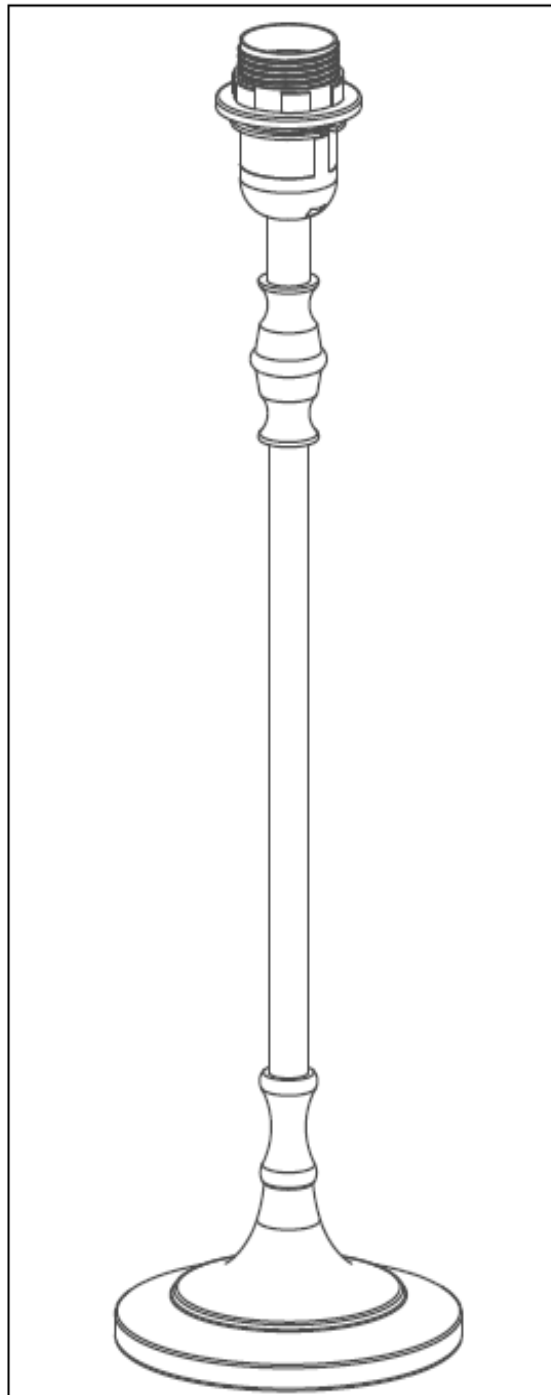

Line drawing of the item (with outline dimensions)

H 45 cm

W 13.6 cm

Item number: 61502/35/XX

Installation drawing (the same as it in its instruction manual)

Technical details

| | |
|---|---|
| materials used: Metal | |
| color: | Antique brass/Chrome/Rusty |
| dimnable and how is the fixture dimmable: | ON/OFF |
| size: | Height: 45CM Length: 13.6CM Width: 13.6CM Net Weight: 0.8kgs |
| power requirements: | 220-240V~50Hz |
| bulb type and maximum Wattage: | 1xE27 Max. 60W |
| number of bulbs: | 1xE27 |
| IP degree: | IP20 |