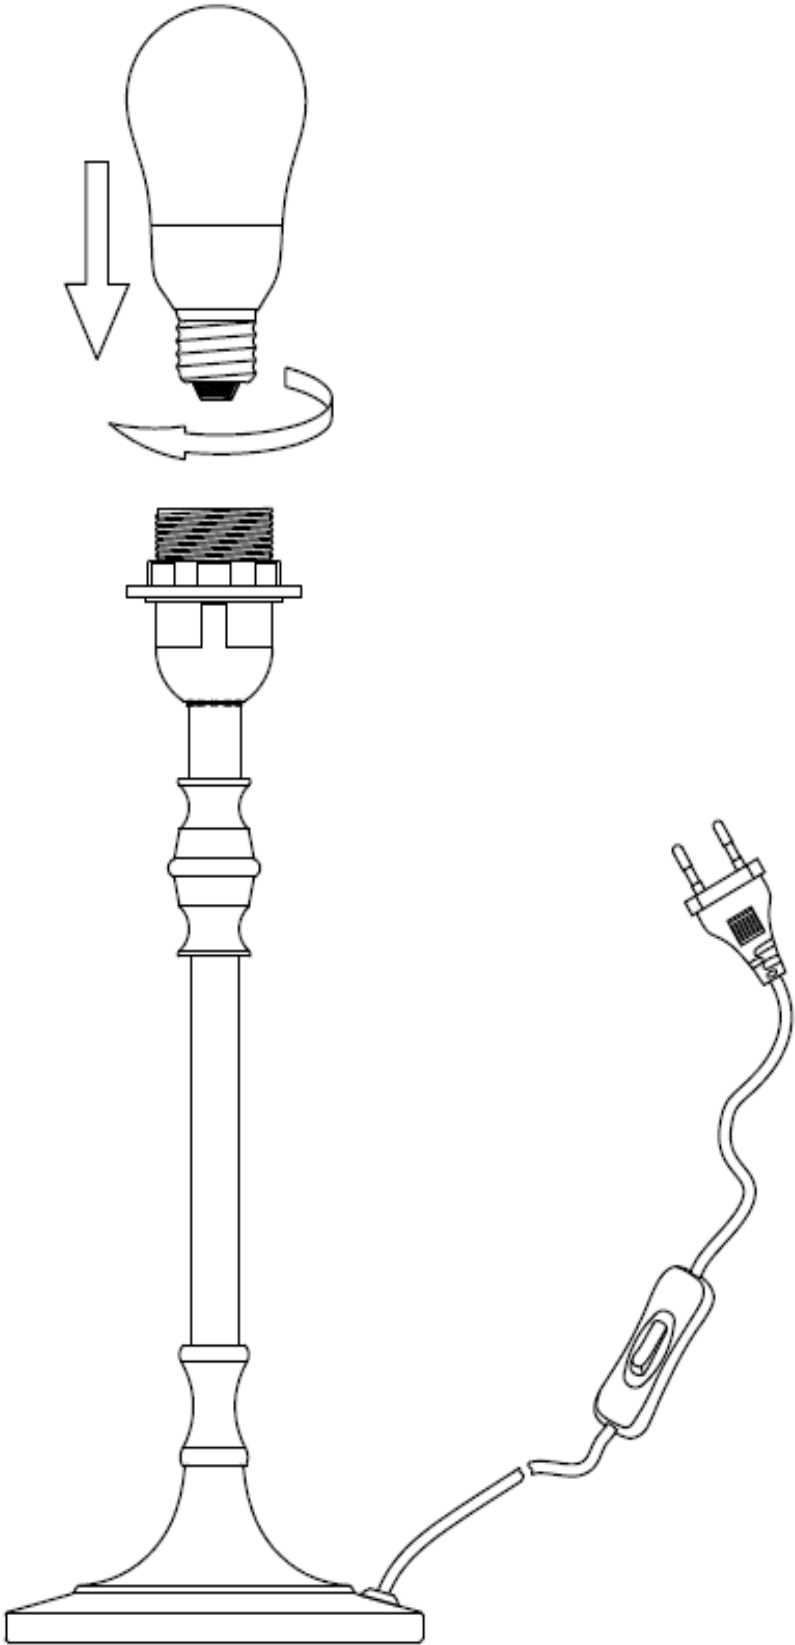

Line drawing of the item (with outline dimensions)

H 45 cm

W 13.6 cm

Item number: 61502/35/XX

Installation drawing (the same as it in its instruction manual)

Technical details

| | |
|---|---|
| materials used: Metal | |
| color: | Antique brass/Chrome/Rusty |
| dimnable and how is the fixture dimmable: | ON/OFF |
| size: | Height: 45CM Length: 13.6CM Width: 13.6CM Net Weight: 0.8kgs |
| power requirements: | 220-240V~50Hz |
| bulb type and maximum Wattage: | 1xE27 Max. 60W |
| number of bulbs: | 1xE27 |
| IP degree: | IP20 |