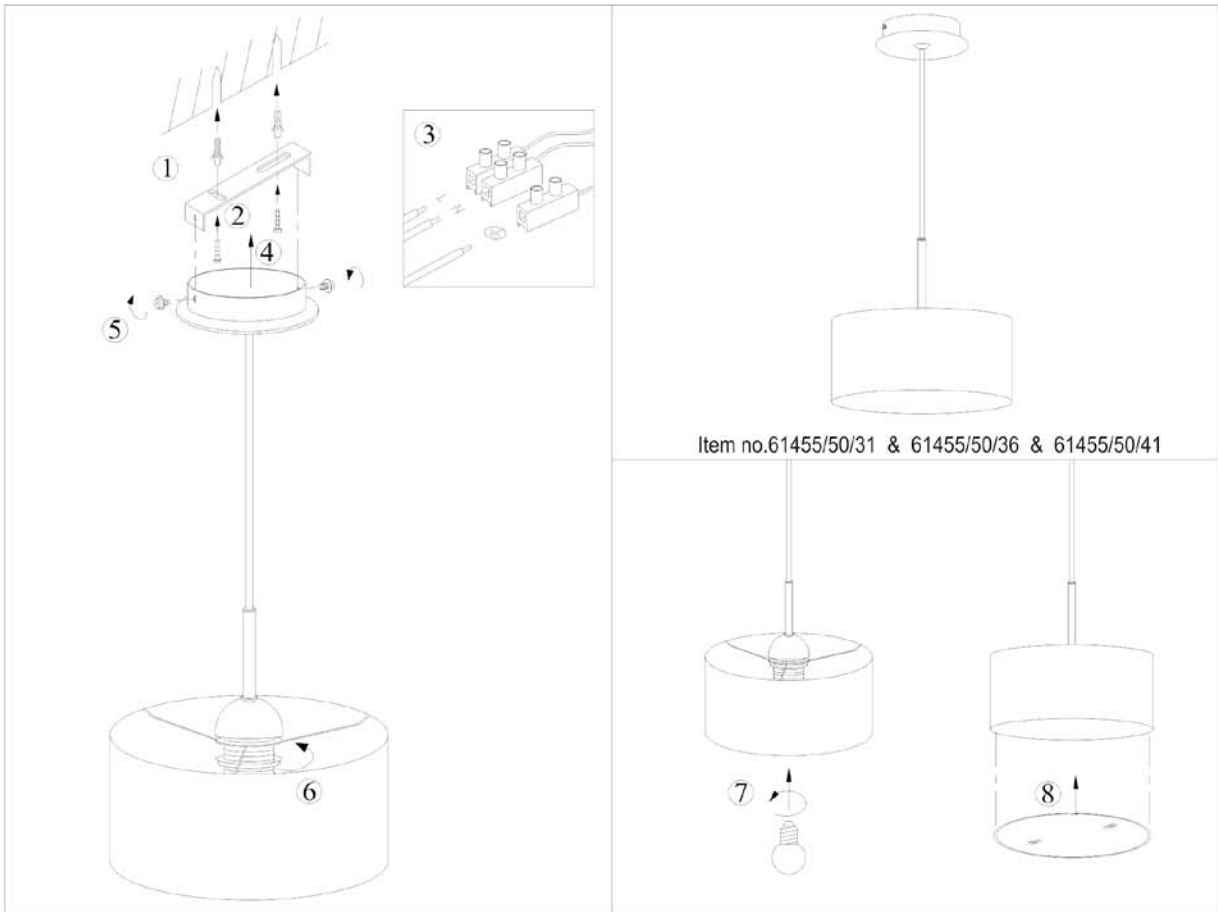

Installation drawing