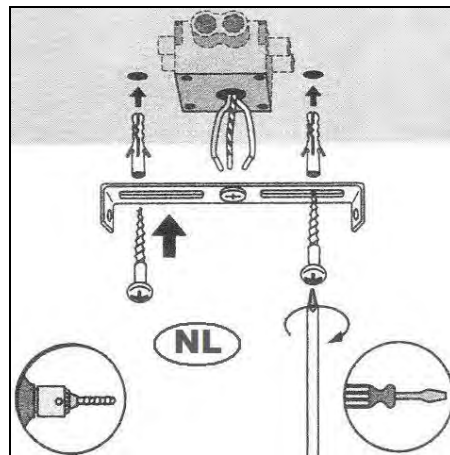

Item number: 61455/50/31, 61455/50/36, 61455/50/41

Technical details

Materials used:	Linen Fabric +Metal
Color:	White,Grey,Taupe
Dimmable and how is fixture dimmable	
Size:	Height: 140CM
	Length: 50CM
	Width: 50CM
	Net weight: 1.22kg
Power requirements:	220-240V~50Hz
Bulb type and maximum wattage:	E27 Max.60W
Number of bulbs:	1x E27
IP degree:	IP20

Installation drawing

Warranty declaration:

Lucide NV warrants that the products supplied will be free from defects in material and workmanship for a period of 2 years from the date of purchase by the end user, if the item is installed and maintained properly as mentioned in the user manual.
Exclusions for the warranty: 1. Broken glass parts of the fixture will only be replaced within 14 days after purchasing by the end user. 2 Normal wear and tear, discoloring as a result from normal use. 3. Damage caused by external causes like fire, water, wrong use/ installation or maintenance of the product.
For warranty claims the customer needs to hand over defective fixture/part and the original purchase ticket.