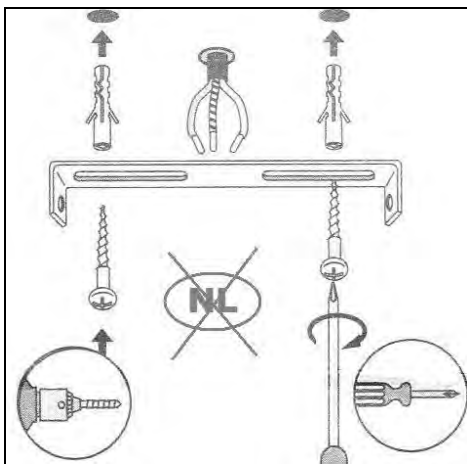

Installation drawing