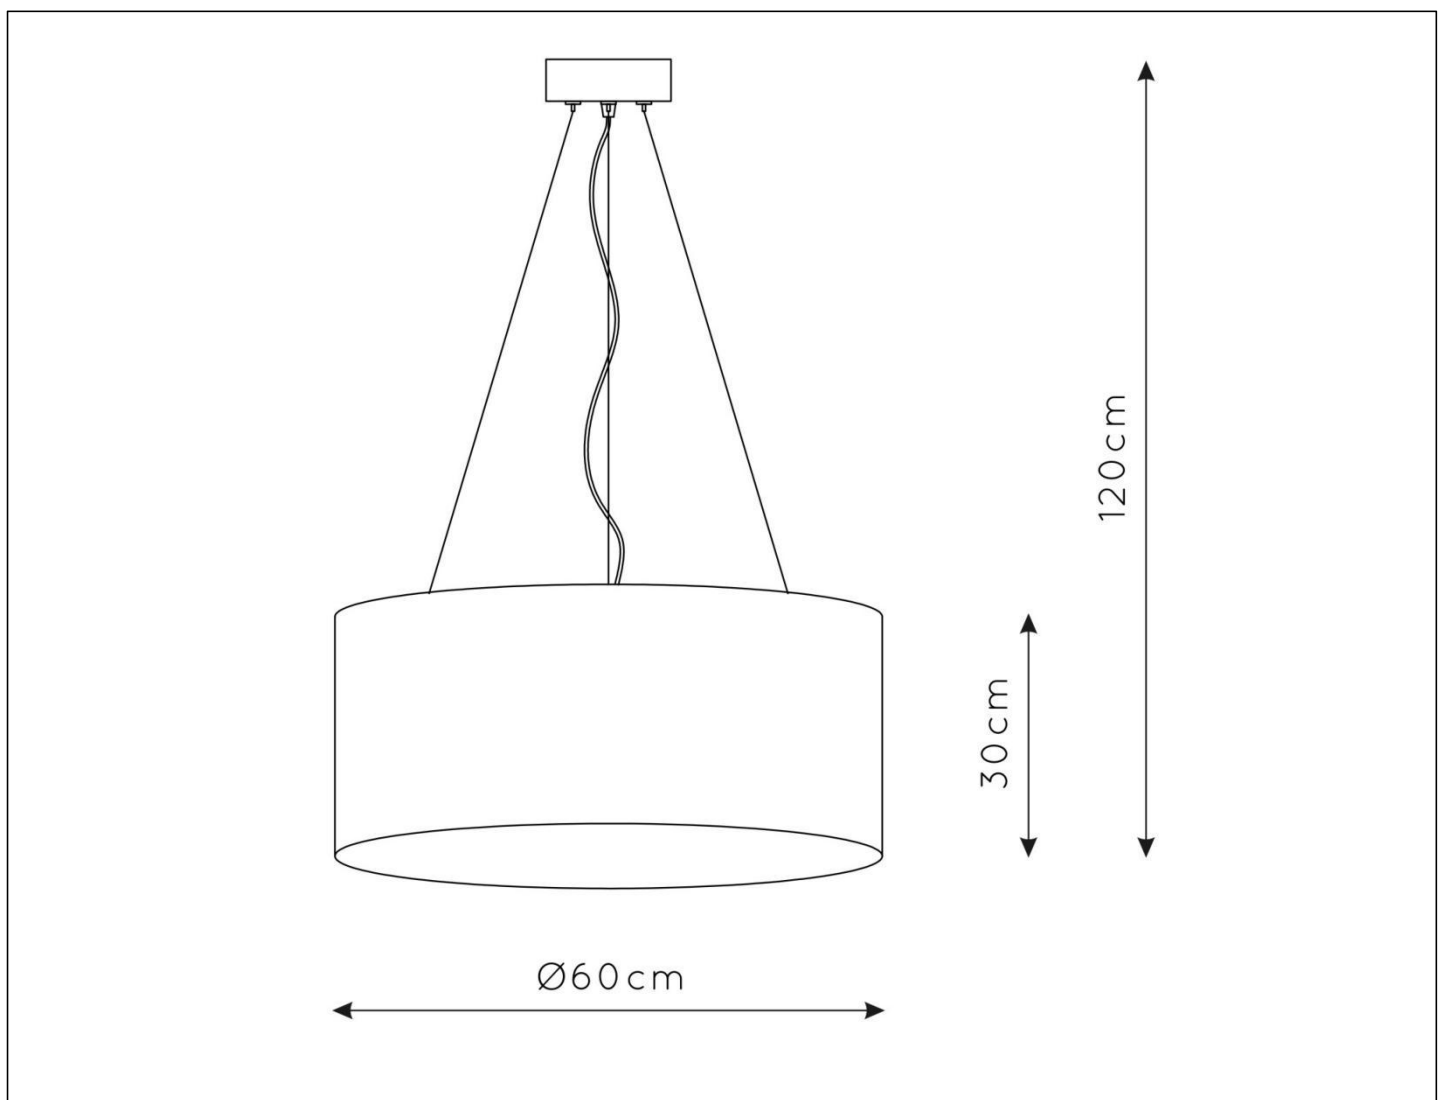

CORAL

item number :61452/60/30

EAN code : 5411212615435

item number :61452/60/31

EAN code : 5411212616081

item number :61452/60/36

EAN code : 5411212615442

item number :61452/60/41

EAN code : 5411212615459

For more specifications, dimensions please visit