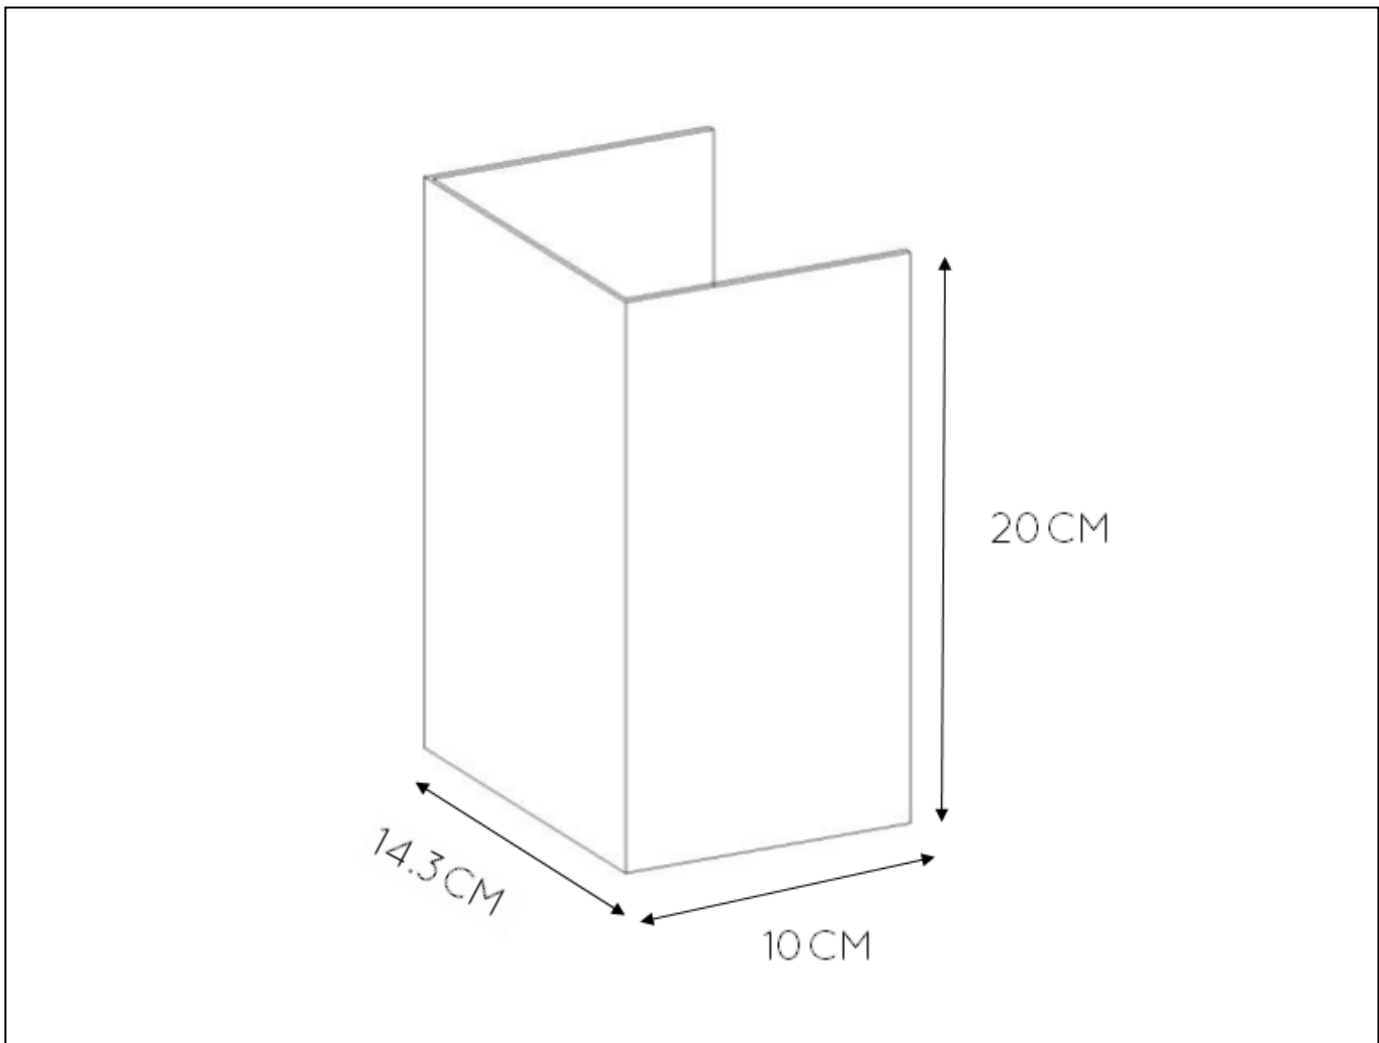

CORAL

Item number : 61254/14/30

EAN code : 5411212615800

Item number : 61254/14/36

EAN code : 5411212615817

Item number : 61254/14/41

EAN code : 5411212615824

For more specifications, dimensions please visit

www.lucide.com