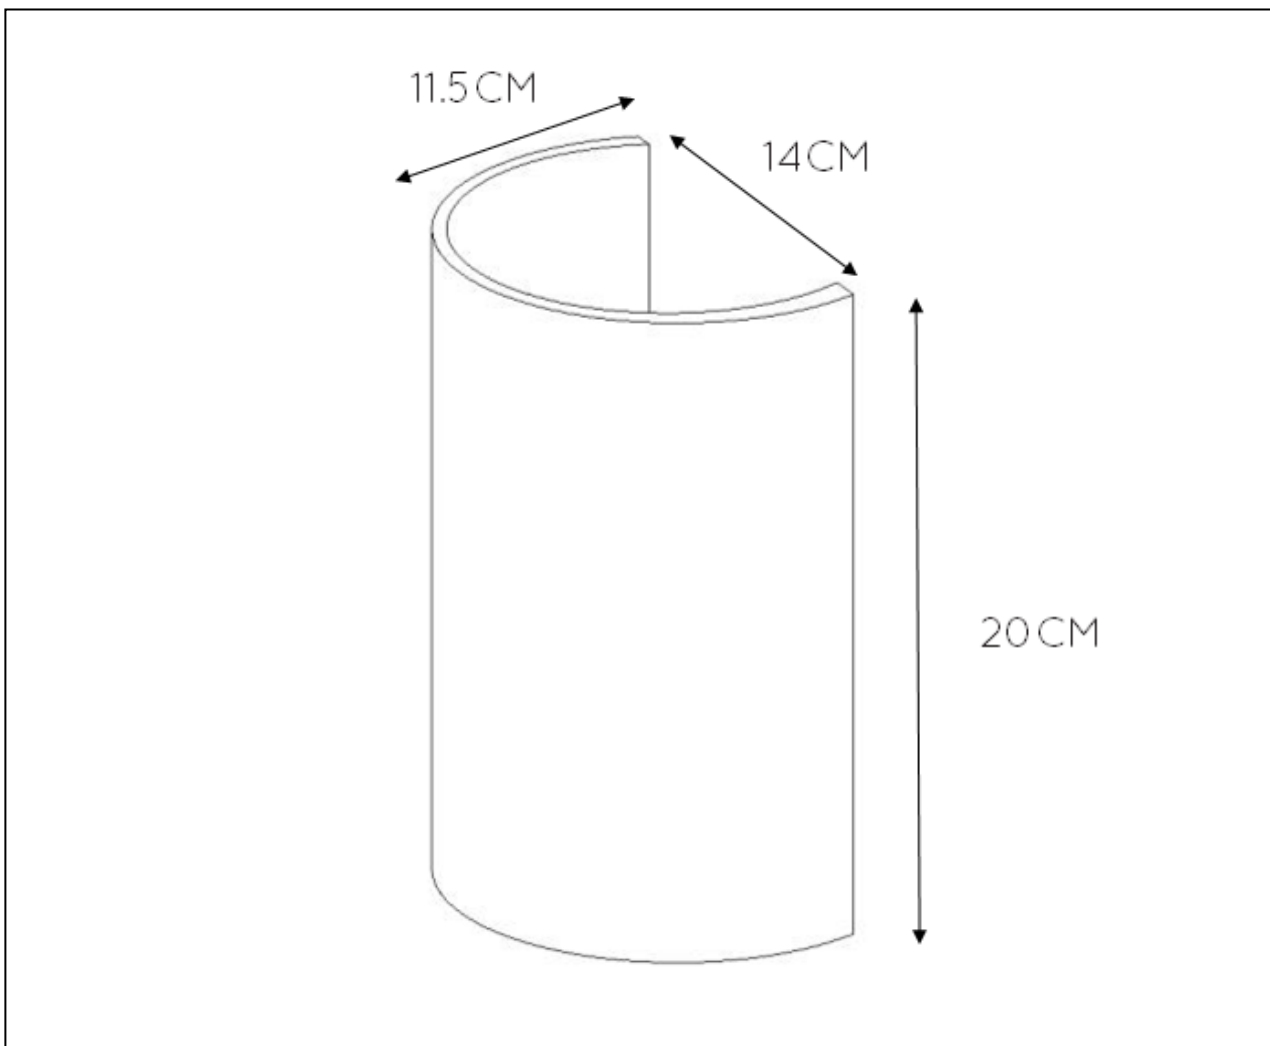

LUCIDE

GENERAL SPECIFICATIONS

RECOMMENDED LUCIDE LIGHT SOURCE

49022/04/67

Light source dimmable : Yes

Light source incl. : No

General

Dimensions LxWxH : 14cm x 11.5 cm x 20 cm
Height minimum : -
Height maximum : 20cm
Dimensions shade LxWxH : 14 cm x 11.5cm x20cm
Main material : Metal+TC Fabric
Ceiling rose material : Metal
Color :Black&White&Grey&Taupe
Style :Modern
Shape : -
Weight :0.29 kg
Warranty : 2 years

Product specifications

Dimmable : Yes
Light direction : Around (Diffuse)
Adjustable in height : Not Adjustable In
Height (Before Installation)
Directional : Not Directional
Cable : No Cable On Product
Cable length : -
Sensor : Without Sensor
Control : Light Switch
Control
IP-Class : 20
Electric class : 1
Light source including: No
Lamp socket : E14
Light source number : 1
Power requirements : 220-240V~50Hz
Bulb type & maximum wattage : E14- max.40W

EAN code : 5411212615763

Item number : 61250/14/41

EAN code : 5411212615770

For more specifications, dimensions please visit

www.lucide.com

LUCIDE

INSTALLATION DRAWING SPECIFICATIONS