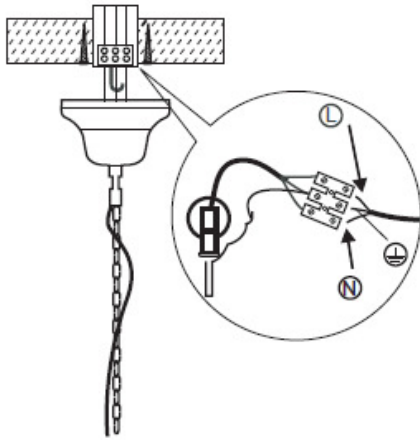

Line drawing of the item (with outline dimensions)

Item number: "53300/50/03"

Installation drawing (the same as it in its instruction manual)

### Technical details

materials used:	Metal	Iron Sheet
color:		Antq.Brass
dimnable and how is the fixture dimmable:		NA
size:	Height: overall Length: shade Ht. Dia: Net Weight:	150 cm 30 cm 50 cm 2.20 kg
power requirements:		220 240V~50
bulb type and maximum Wattage:		1 X E -27 ESL                      Max. 24 W
number of bulbs:		1X E 27
IP degree:		IP 20