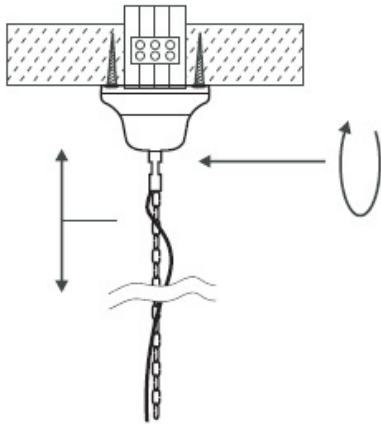

Line drawing of the item (with outline dimensions)

Item number: "53300/50/03"

Installation drawing (the same as it in its instruction manual)

### Technical details

materials used:	Metal	Iron Sheet
color:		Antq.Brass
dimnable and how is the fixture dimmable:		NA
size:	Height: overall Length: shade Ht. Dia: Net Weight:	150 cm 30 cm 50 cm 2.20 kg
power requirements:		220 240V~50
bulb type and maximum Wattage:		1 X E -27 ESL                      Max. 24 W
number of bulbs:		1X E 27
IP degree:		IP 20