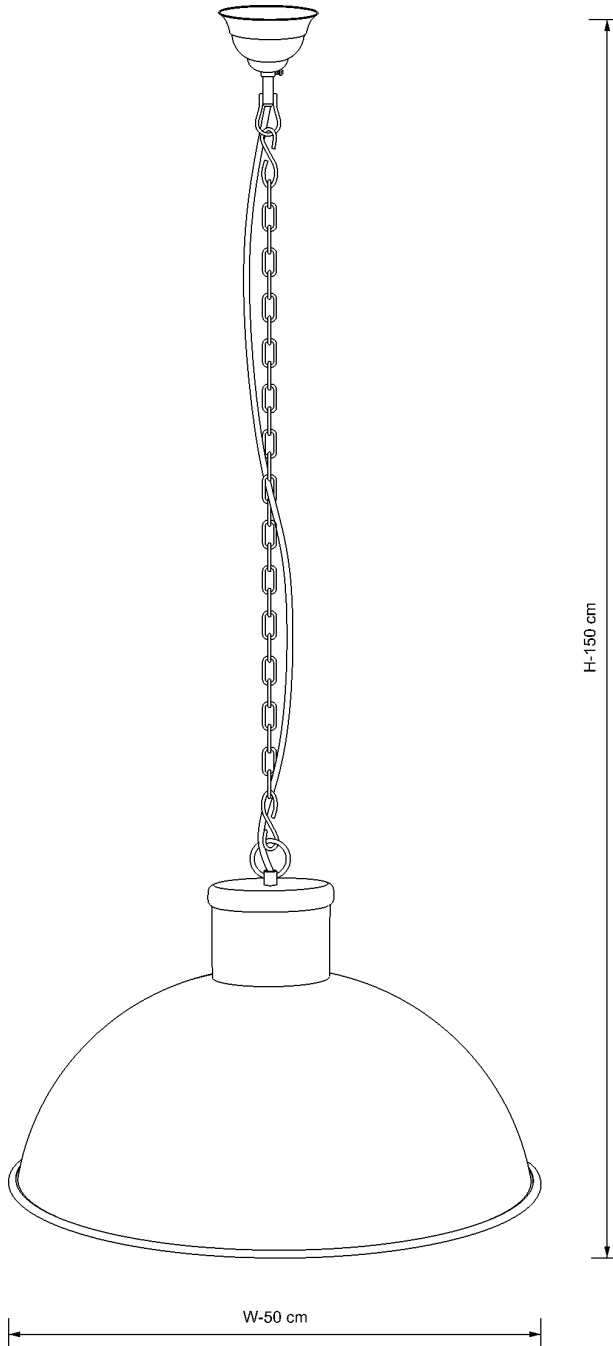

Line drawing of the item (with outline dimensions)

Item number: "53300/50/03"

Installation drawing (the same as it in its instruction manual)

### Technical details

materials used:	Metal	Iron Sheet
color:		Antq.Brass
dimnable and how is the fixture dimmable:		NA
size:	Height: overall Length: shade Ht. Dia: Net Weight:	150 cm 30 cm 50 cm 2.20 kg
power requirements:		220 240V~50
bulb type and maximum Wattage:		1 X E -27 ESL                      Max. 24 W
number of bulbs:		1X E 27
IP degree:		IP 20