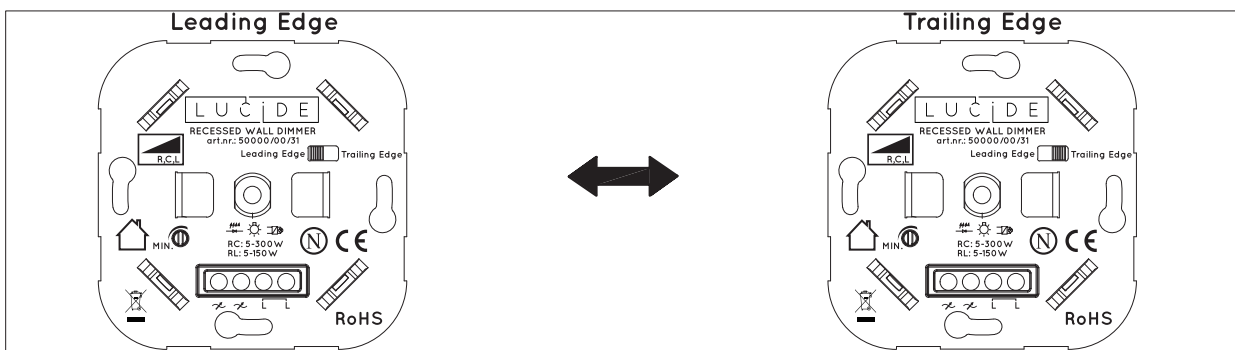

RECESSED WALL DIMMER

Item number : 50000/00/31

EAN code : 5411212931252

LUCIDE

INSTALLATION DRAWING SPECIFICATIONS

Suitable brands of cover material:

- ✓ Berker by Hager
- ✓ Busch-Jaeger
- ✓ GIRA
- ✓ Jung
- ✓ Merten by Schneider
- ✓ NIKO
- ✓ PEHA