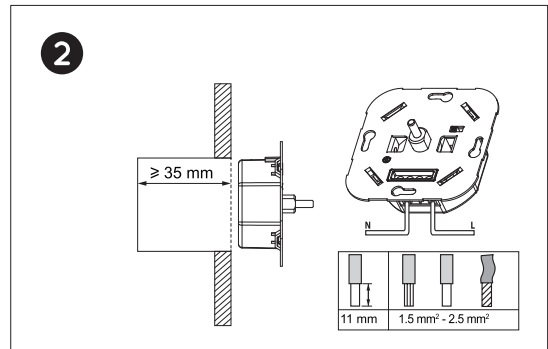

RECESSED WALL DIMMER

Item number : 50000/00/31

EAN code : 5411212931252

LUCIDE

INSTALLATION DRAWING SPECIFICATIONS

Suitable brands of cover material:

- ✓ Berker by Hager
- ✓ Busch-Jaeger
- ✓ GIRA
- ✓ Jung
- ✓ Merten by Schneider
- ✓ NIKO
- ✓ PEHA