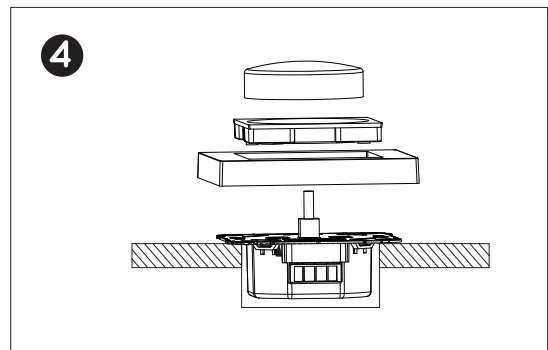

RECESSED WALL DIMMER

Item number : 50000/00/31

EAN code : 5411212931252

LUCIDE

INSTALLATION DRAWING SPECIFICATIONS

Suitable brands of cover material:

- ✓ Berker by Hager
- ✓ Busch-Jaeger
- ✓ GIRA
- ✓ Jung
- ✓ Merten by Schneider
- ✓ NIKO
- ✓ PEHA