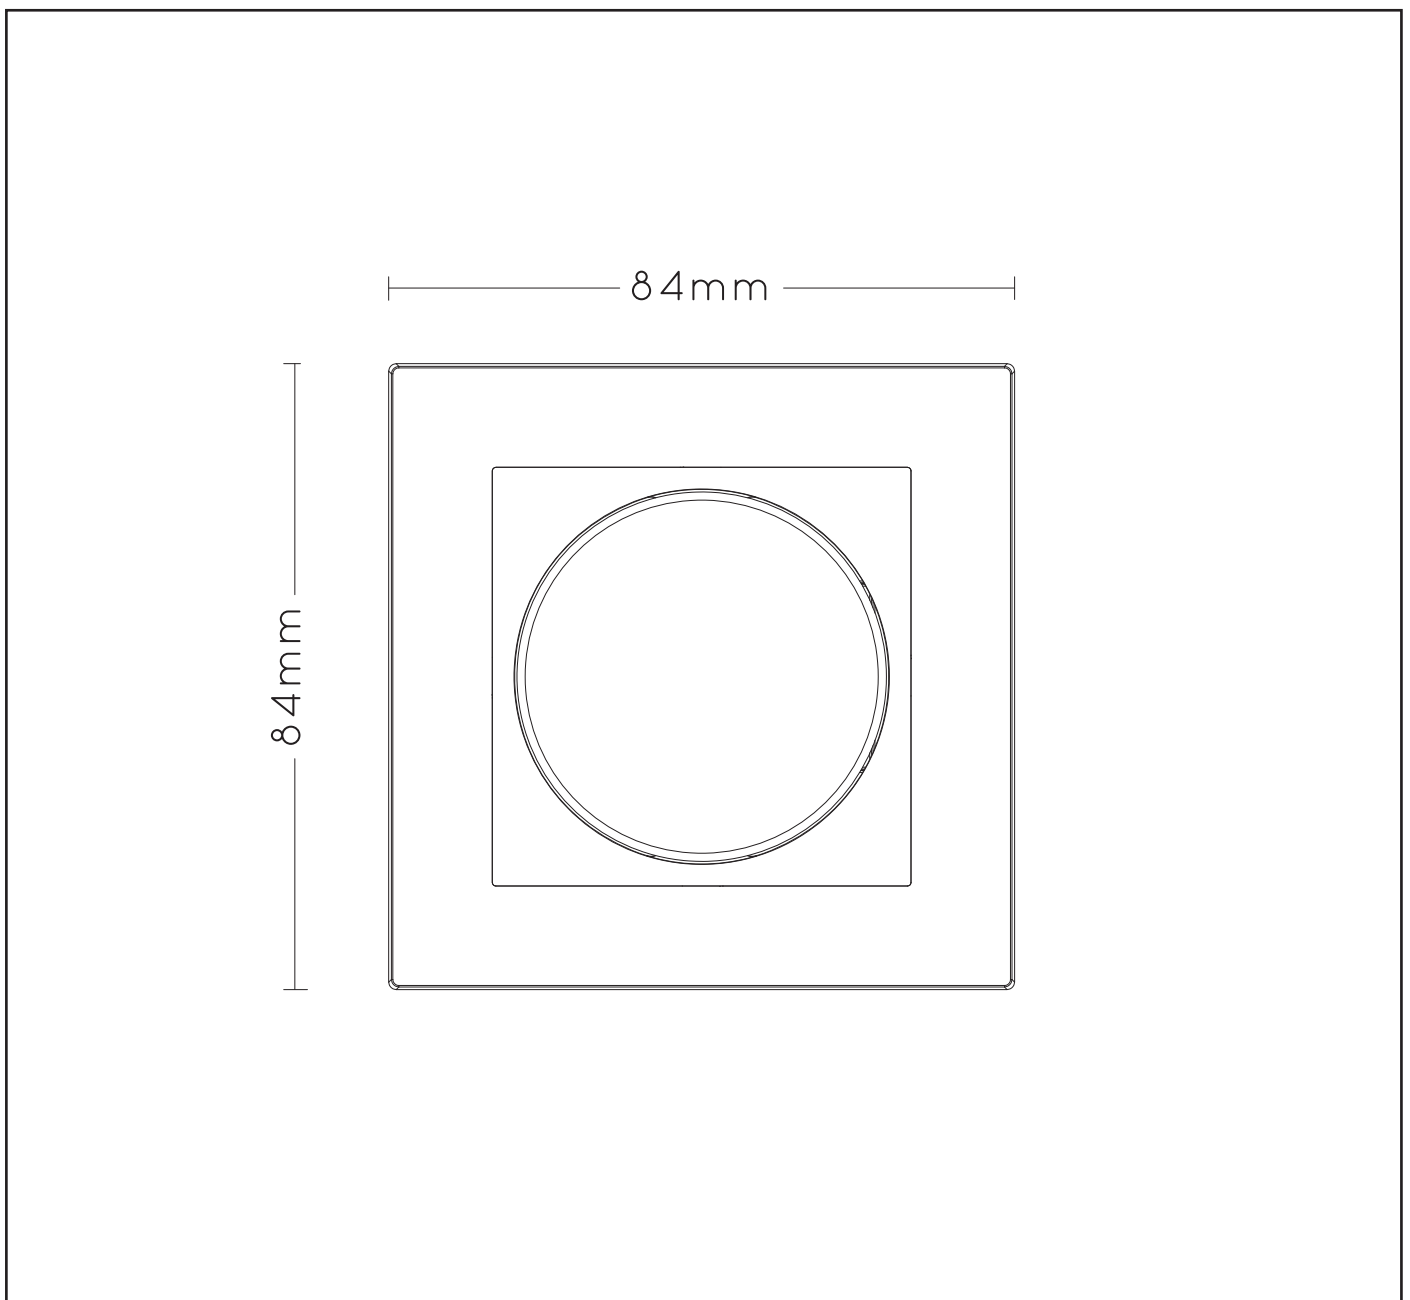

RECESSED WALL DIMMER

Item number : 50000/00/31

EAN code : 5411212931252

LUCIDE

INSTALLATION DRAWING SPECIFICATIONS

Suitable brands of cover material:

- ✓ Berker by Hager
- ✓ Busch-Jaeger
- ✓ GIRA
- ✓ Jung
- ✓ Merten by Schneider
- ✓ NIKO
- ✓ PEHA