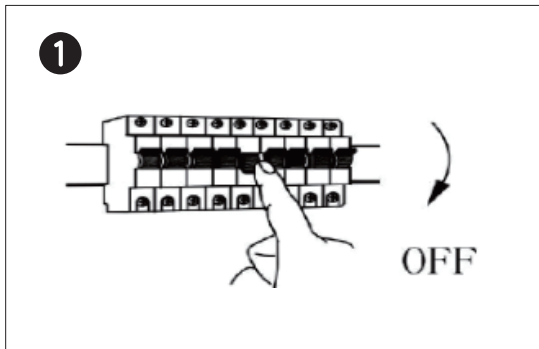

RECESSED WALL DIMMER

Item number : 50000/00/31

EAN code : 5411212931252

LUCIDE

INSTALLATION DRAWING SPECIFICATIONS

Suitable brands of cover material:

- ✓ Berker by Hager
- ✓ Busch-Jaeger
- ✓ GIRA
- ✓ Jung
- ✓ Merten by Schneider
- ✓ NIKO
- ✓ PEHA