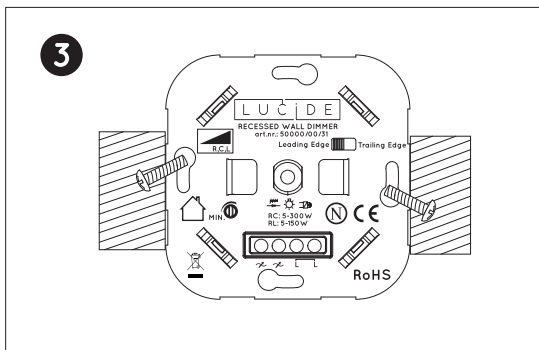

RECESSED WALL DIMMER

Item number : 50000/00/31

EAN code : 5411212931252

LUCIDE

INSTALLATION DRAWING SPECIFICATIONS

Suitable brands of cover material:

- ✓ Berker by Hager
- ✓ Busch-Jaeger
- ✓ GIRA
- ✓ Jung
- ✓ Merten by Schneider
- ✓ NIKO
- ✓ PEHA