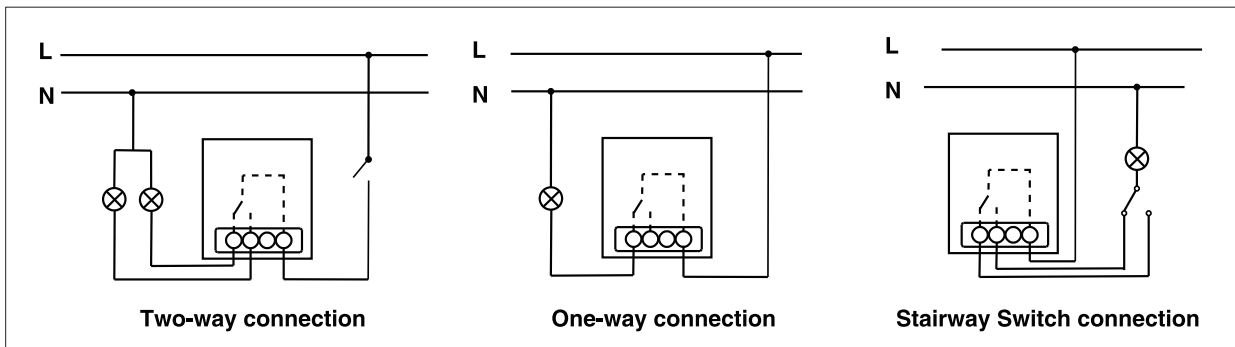

RECESSED WALL DIMMER

Item number : 50000/00/31

EAN code : 5411212931252

LUCIDE

INSTALLATION DRAWING SPECIFICATIONS

Suitable brands of cover material:

- ✓ Berker by Hager
- ✓ Busch-Jaeger
- ✓ GIRA
- ✓ Jung
- ✓ Merten by Schneider
- ✓ NIKO
- ✓ PEHA