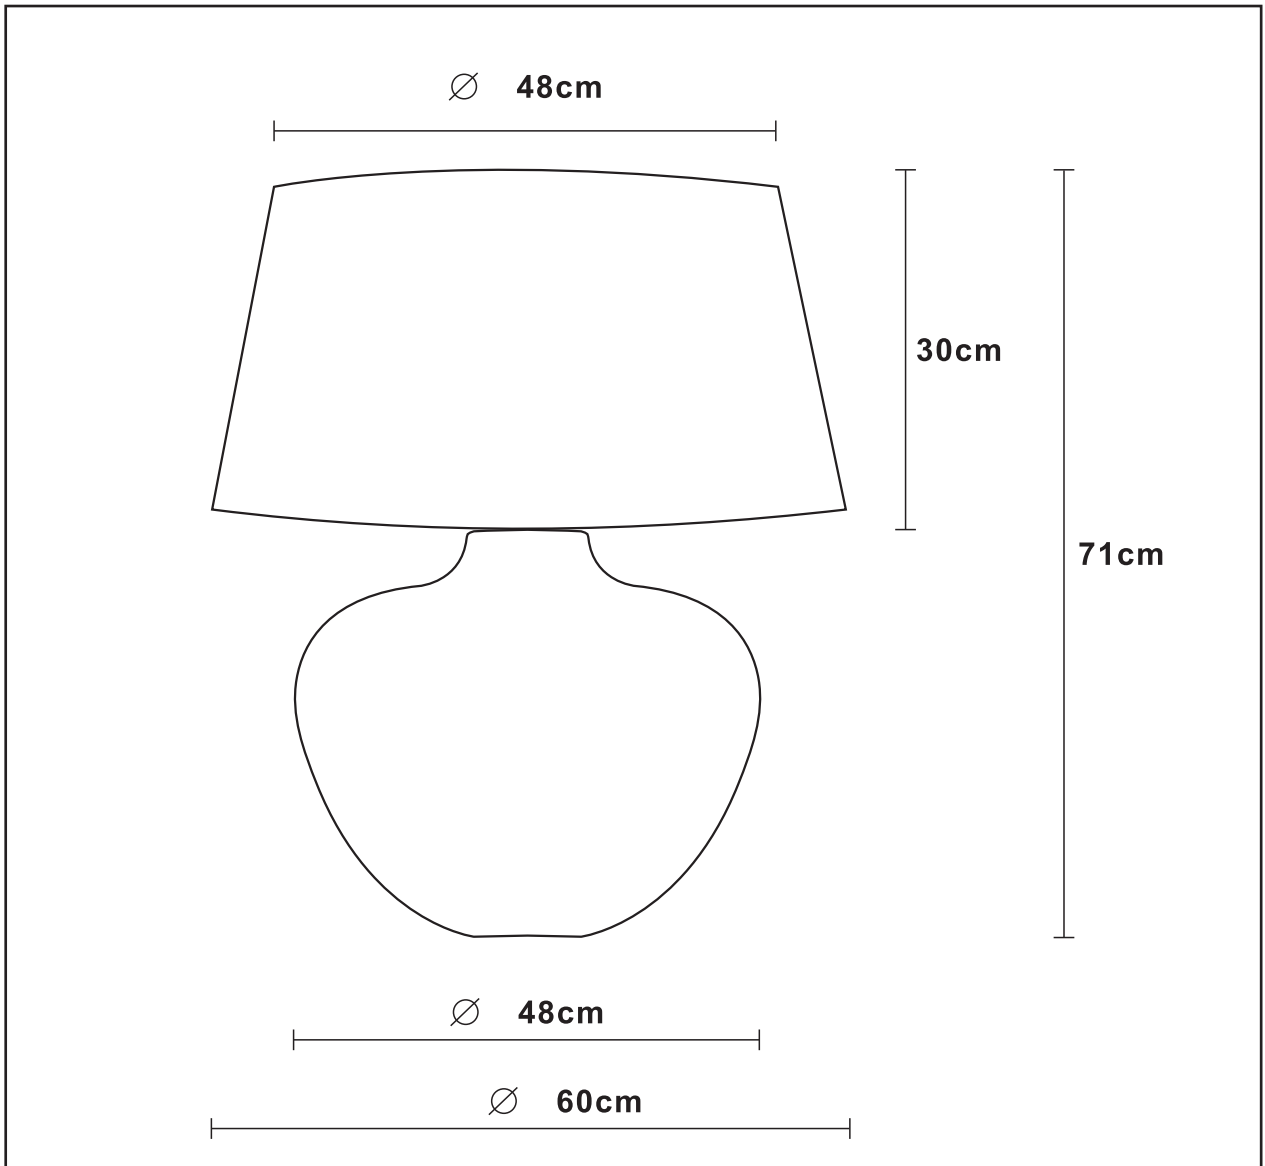

RAMSES

item number : 47505/81/97

EAN code : 5411212470157

For more specifications, dimensions please visit
www.lucide.com