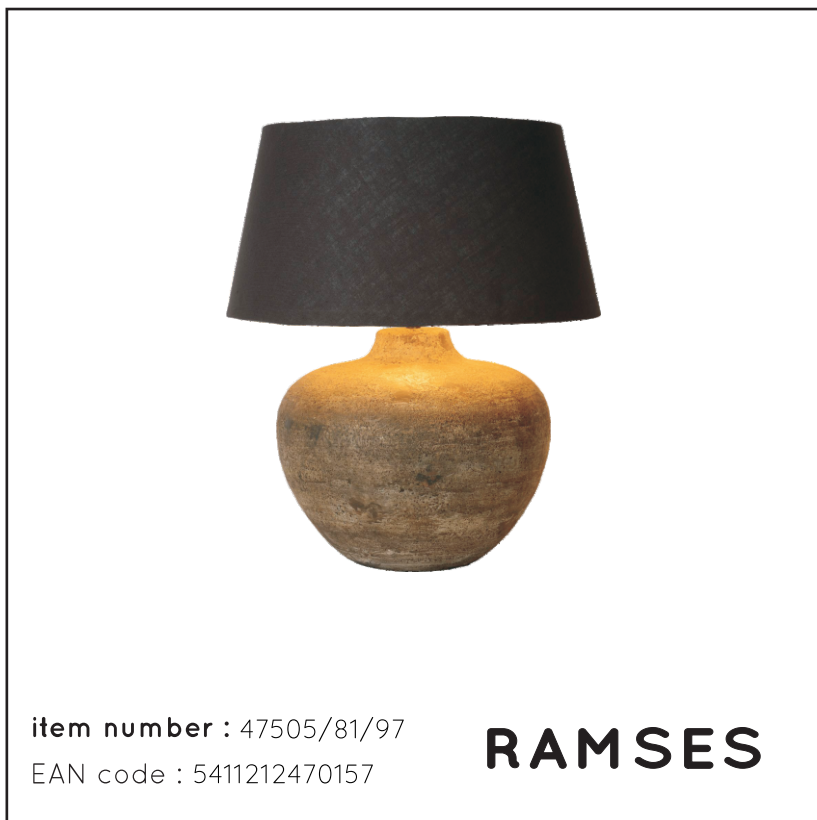

LUCIDE

GENERAL SPECIFICATIONS

**RECOMMENDED LUCIDE  
LIGHT SOURCE**

**49020/05/67**

Light source dimmable : Yes

Light source incl. : No

### General

**Dimensions LxWxH :** 60cmX60cmX71cm

**Height minimum :** -

**Dimensions shade LxWxH :** 48cmX60cmX30cm

**Main material :** Ceramic & plastic & fabric

**Color :** Black & brown

**Style :** Modern