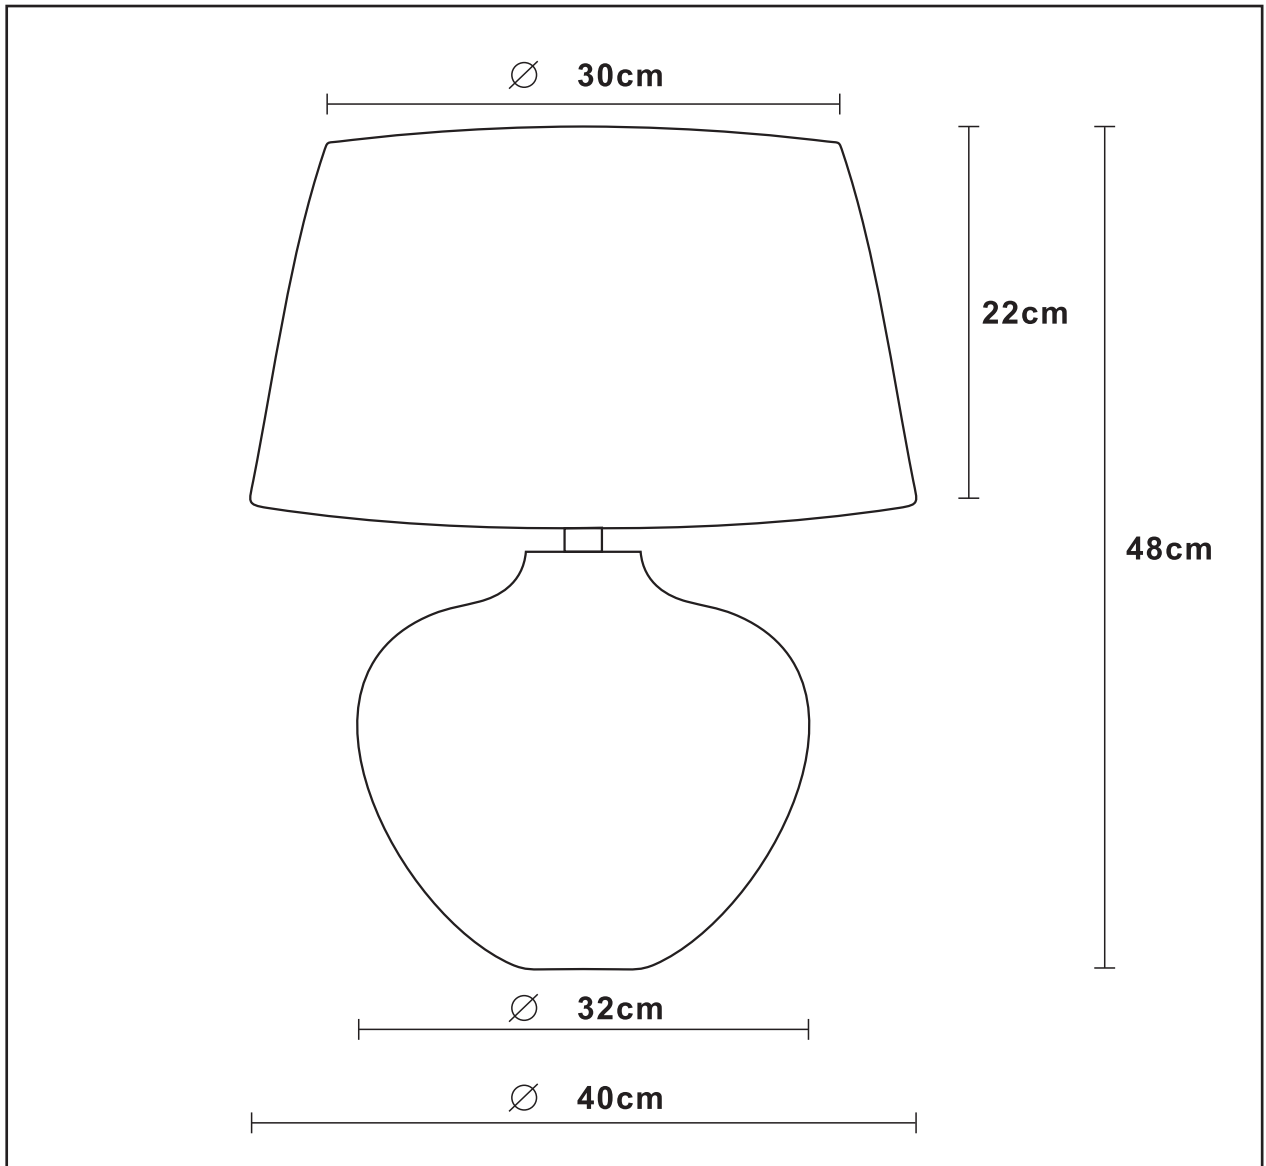

RECOMMENDED LUCIDE LIGHT SOURCE

49020/05/67

Light source dimmable : Yes

Light source incl. : No

General

Dimensions LxWxH : 40cmX40cmX48cm

Height minimum : -

Dimensions shade LxWxH : 30cmX40cmX22cm

Light direction : Around (Diffuse)

Adjustable in height : No
(Before Installation)

Directional : Not Directional

Cable : Yes, Cable On Product

Cable length : 130 cm

Sensor : Without Sensor

Control : ON/OFF switch on cable

IP-Class : 20

Electric class : II

Light source including ?: No

Lamp socket : 1XE27

Light source number : I

Power requirements : 220-240V~50Hz

Bulb type & maximum wattage : E27 & MAX 40W

For more specifications of this product please visit
www.lucide.com

RAMSES

item number : 47504/81/97

EAN code : 5411212470140

For more specifications, dimensions please visit
www.lucide.com

LUCIDE

INSTALLATION DRAWING SPECIFICATIONS