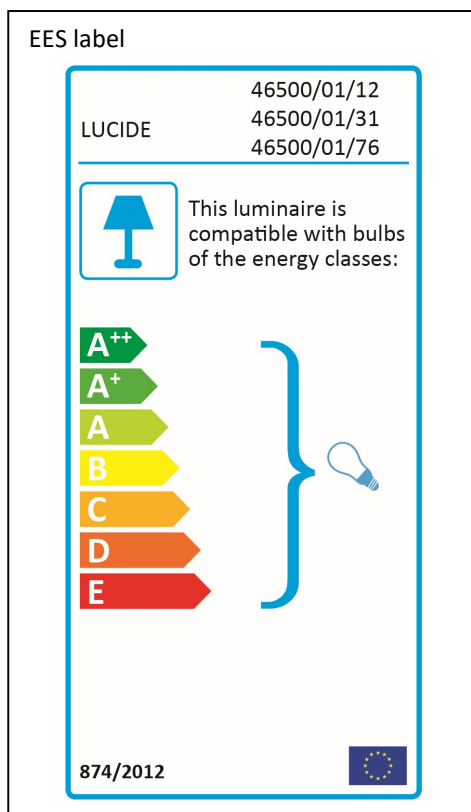

Von der Garantie ausgenommen: 1. Gebrochene Glasteile der Fassung werden nur innerhalb von 14 Tagen ab Kauf durch den Endkunden ersetzt. 2. Normaler Verschleiß, Verfärbungen aufgrund des normalen Gebrauchs. 3. Beschädigungen aufgrund externer Ursachen wie Feuer, Wasser, unsachgemäße Nutzung/ Installation oder Wartung des Produkts.

Kunden müssen das defekte Produkt/Teil und den Originalkaufbeleg einsenden, um Garantieansprüche geltend zu machen.

Deklaracja gwarancji:

LucideNV gwarantuje, że dostarczone produkty będą wolne od defektów materiałowych oraz produkcyjnych przez okres 2 lat od daty zakupu przez użytkownika końcowego, jeżeli urządzenie jest zainstalowane i prawidłowo utrzymywane zgodnie z instrukcją obsługi.

Wyłączenie z gwarancji: 1. Rozbite szkło zostanie wymienione tylko do 14 dni od momentu zakupu przez użytkownika końcowego. 2. Normalne zużycie, utrata koloru w wyniku normalnego użytkowania. 3. Uszkodzenie spowodowane czynnikami zewnętrznymi takimi, jak ogień, woda, nieprawidłowe używanie/ instalacja lub utrzymywanie produktu.

W celu uzyskania gwarancji klient musi zwrócić uszkodzony przedmiot oraz oryginalny dowód zakupu.

Other languages of the manual and further explanations can be found on our website.