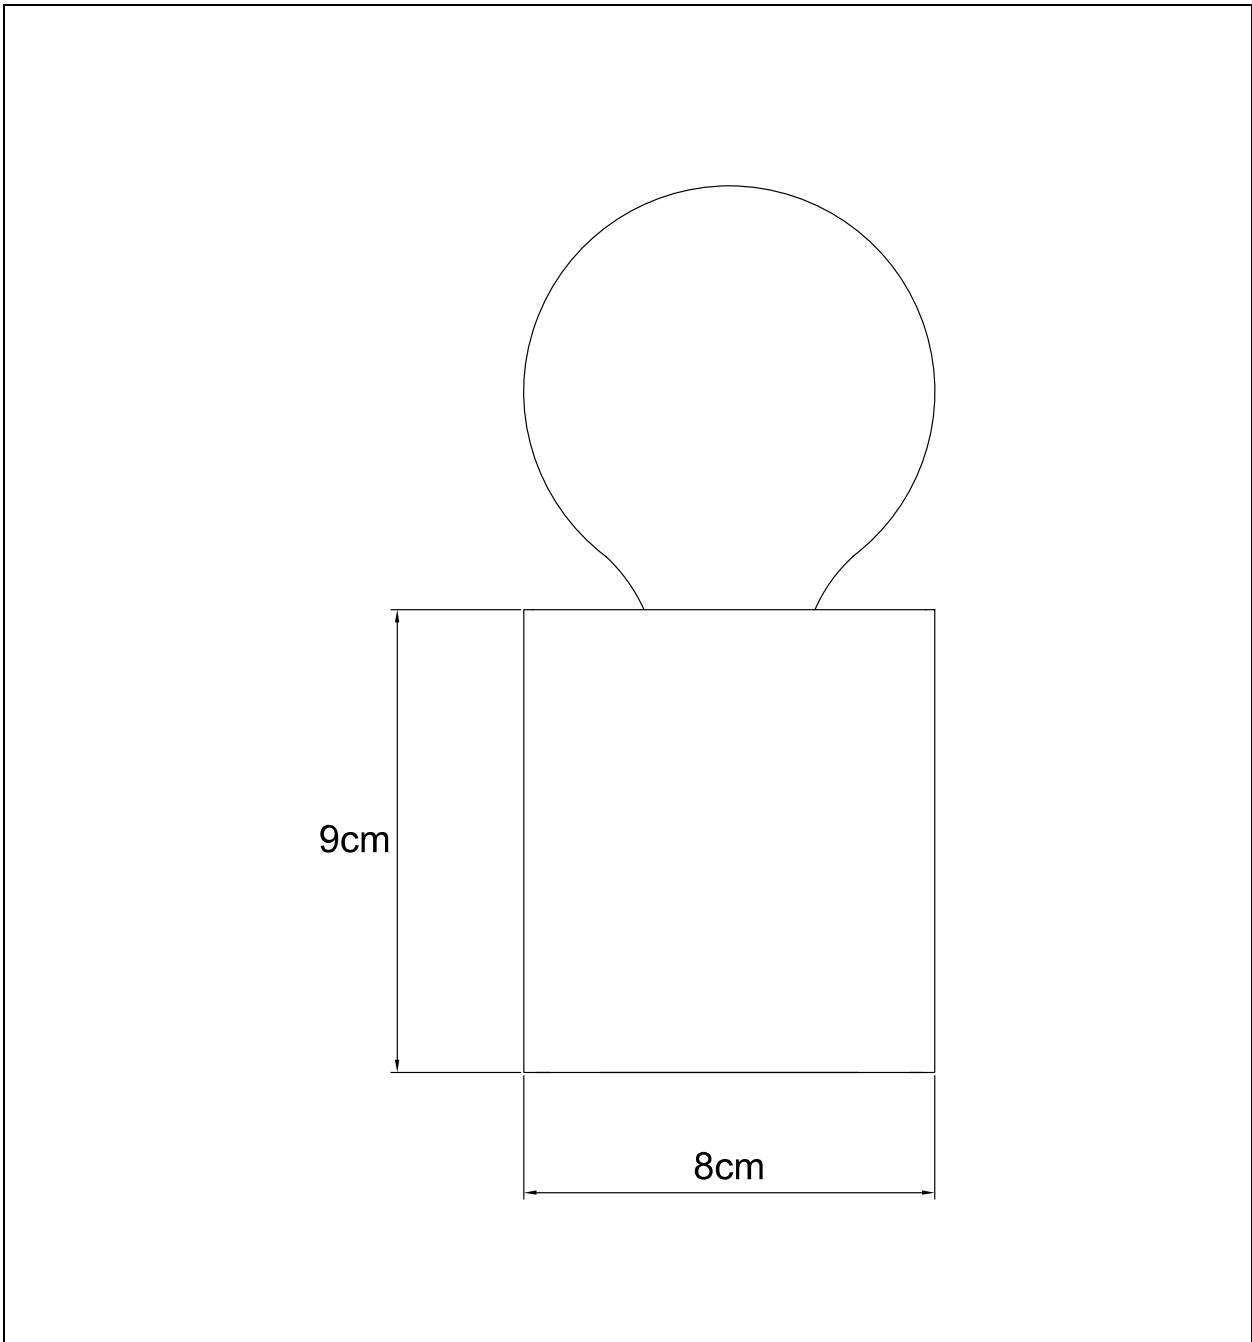

LUCIDE

Item number: 46500/01/12, 46500/01/31, 46500/01/76

Technical details

Materials used:	Metal
Color:	Satin Nickel , White , Wood
Dimmable and how is fixture dimmable	No
Size:	Height: 9cm
	Length: 8cm
	Width: 8cm
	Net weight: 0.4kgs
Power requirements:	220V-240V~50Hz
Bulb type and maximum wattage:	E27 Max.40W
Number of bulbs:	1 X E27
IP degree:	IP20