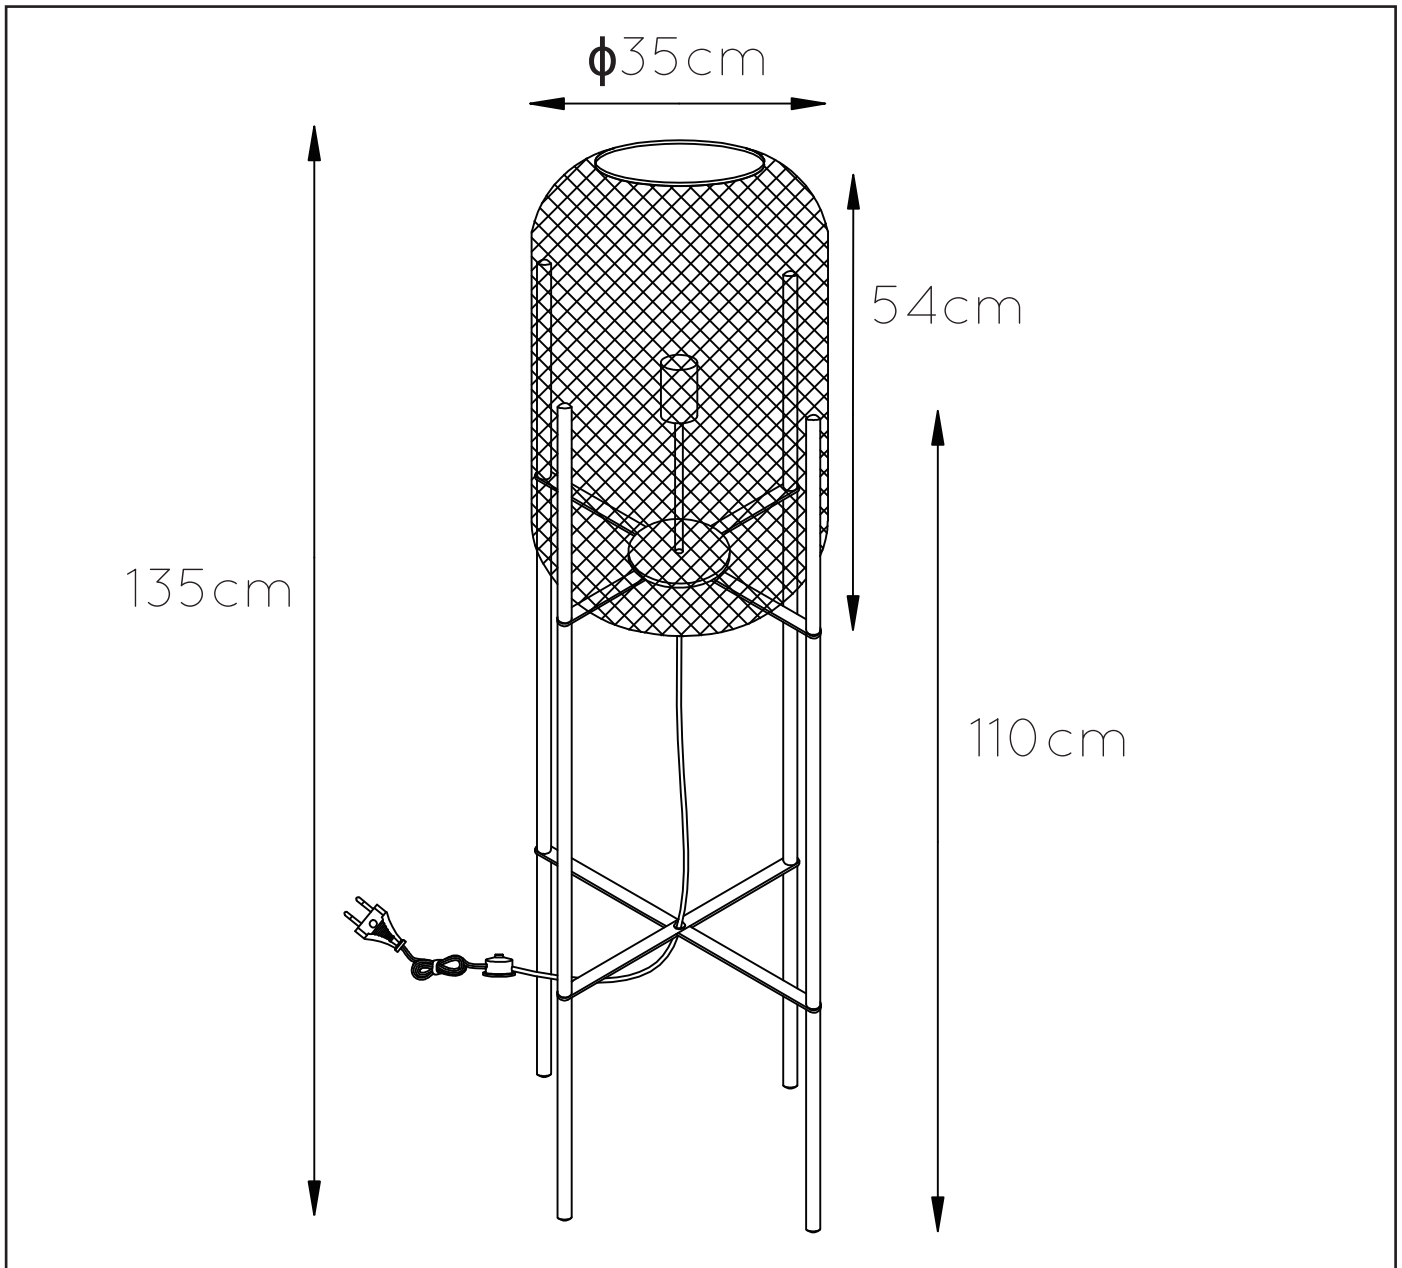

MESH

item number : 45785/01/30
EAN code : 5411212451293

item number : 45785/01/02
EAN code : 5411212451286