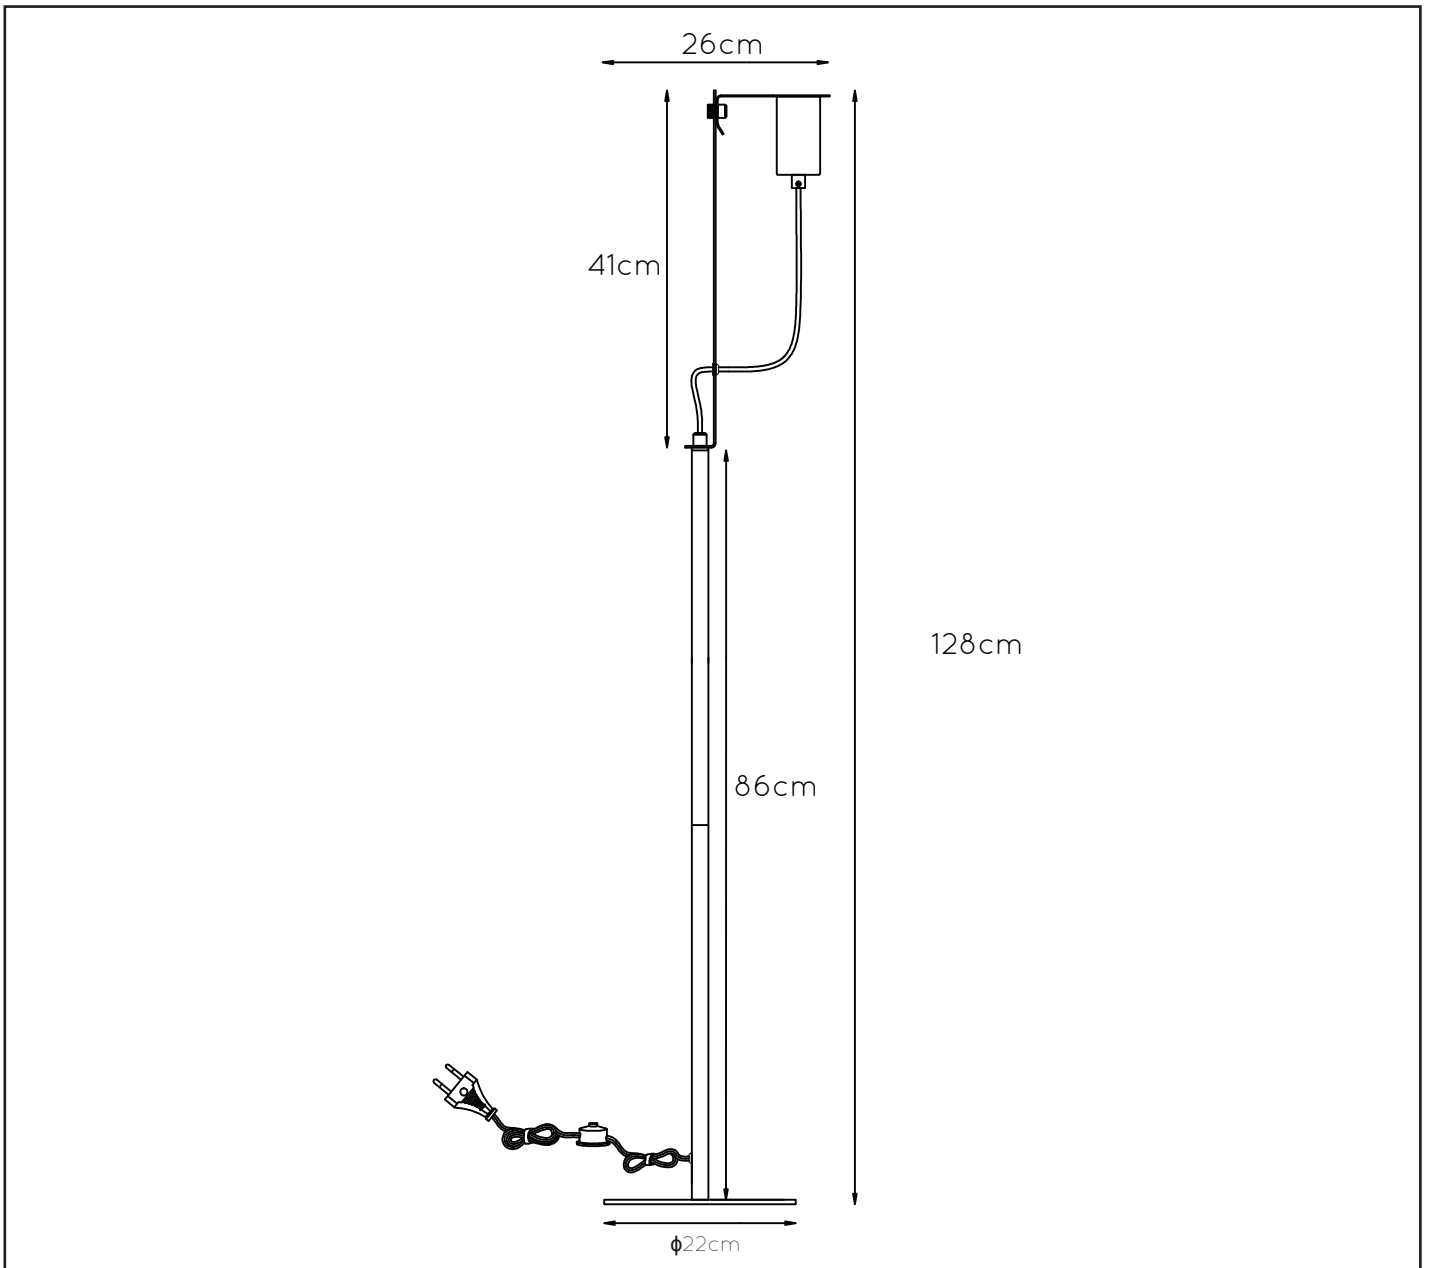

LUCIDE

GENERAL SPECIFICATIONS

RECOMMENDED LUCIDE LIGHT SOURCE

49033/05/65

Light source dimmable : Yes

Light source incl. : No

General

Dimensions LxWxH : 26 cm x 22 cm x 128 cm

Height minimum : -

Height maximum : -

Dimensions shade LxWxH : -

Main material : Metal

Ceiling rose material : -

Color : Black+satin brass

Style : Vintage

Shape : As shown

Weight : 3.0kg

Warranty : 2 years

Product specifications

Dimmable : No

Light direction : Around (Diffuse)

Adjustable in height : No

Directional : Not Directional

Cable : Yes,Cable On Product

Power requirements : 220-240V~50Hz

Bulb type & maximum wattage : E27- max.60W

For more specifications of this product please visit

www.lucide.com

MALCOLM

Item number : 45778/01/30

EAN code : 5411212451033

For more specifications, dimensions please visit
www.lucide.com