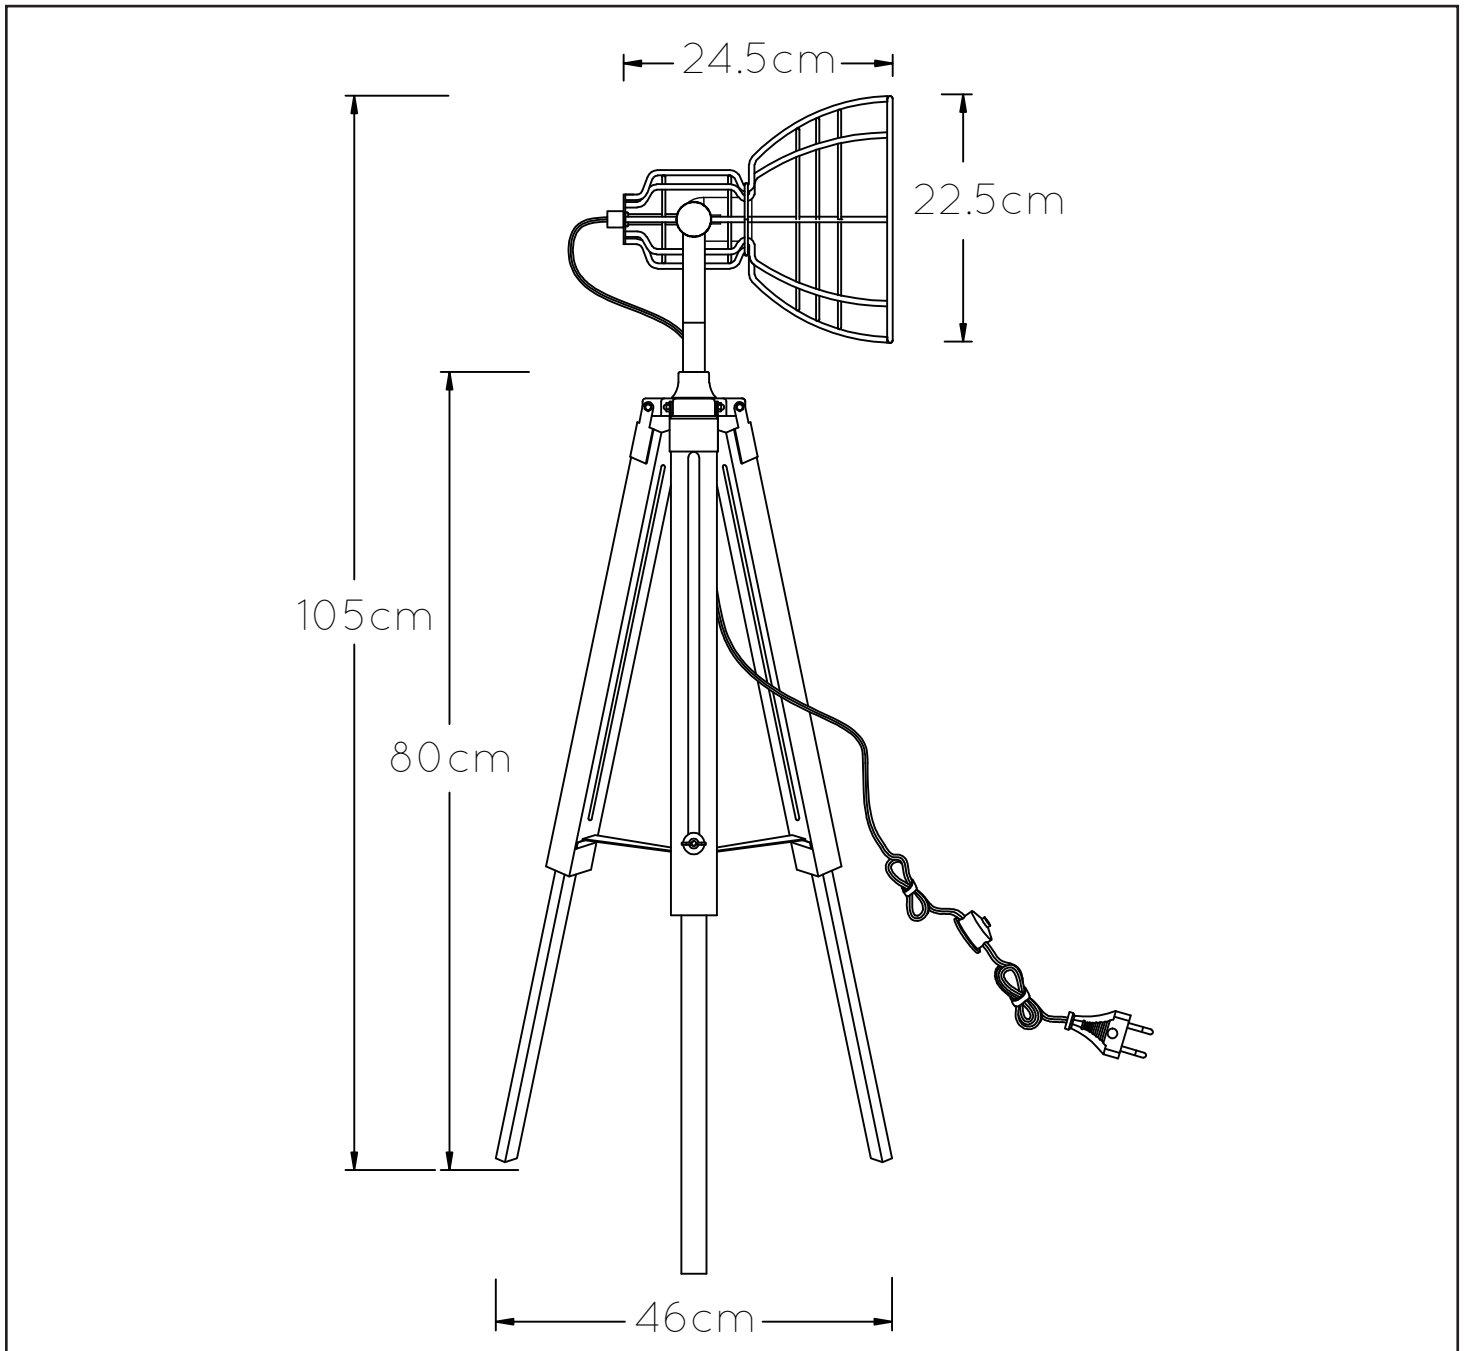

General

Dimensions LxWxH : 46cm x 46cm x 105cm
Height minimum : 75cm
Height maximum : 105cm
Dimensions shade LxWxH : 22.5cm x 22.5cm x 24.5cm
Main material : Metal and wood
Ceiling rose material : -
Color : Matt black and natura wood
Style : Vintage
Shape : Bowl
Weight : 2,4 kg
Warranty : 2 years

Product specifications

Dimmable : No
Light direction : Around (Diffuse)
Adjustable in height : Yes
(Before Installation)
Directional : Not Directional
Cable : Yes, Cable On Product
Cable length : 200cm
Sensor : Without Sensor
Control : Online Switch Control
IP-Class : 20
Electric class : 2
Light source including? : No
Lamp socket : E27
Light source number : 1
Power requirements : 220-240V~50Hz
Bulb type & maximum wattage : E27- max.60W

For more specifications of this product please visit

www.lucide.com

JOSHUA

Item number : 45757/01/30

EAN code : 5411212450517

For more specifications, dimensions please visit

www.lucide.com

LUCIDE

INSTALLATION DRAWING SPECIFICATIONS