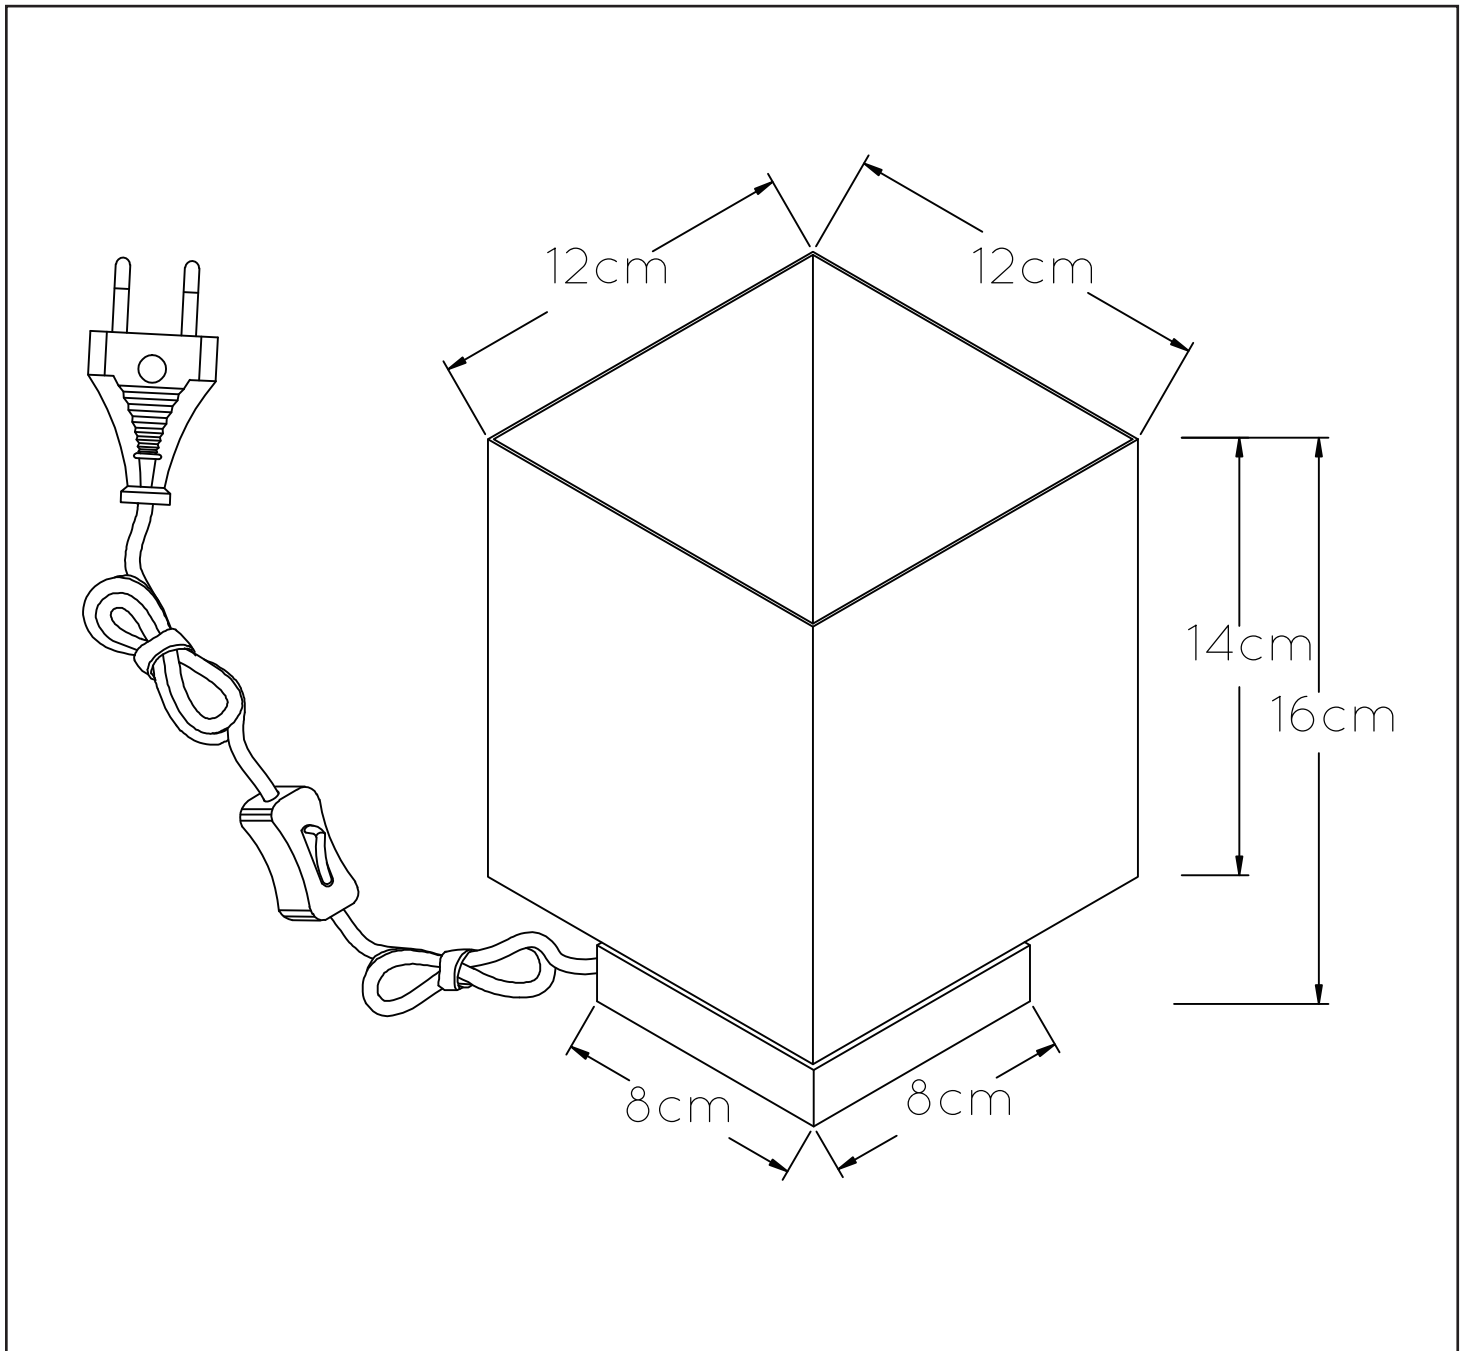

SUZY

Item number : 45589/01/30

EAN code : 5411212451354

For more specifications, dimensions please visit

www.lucide.com