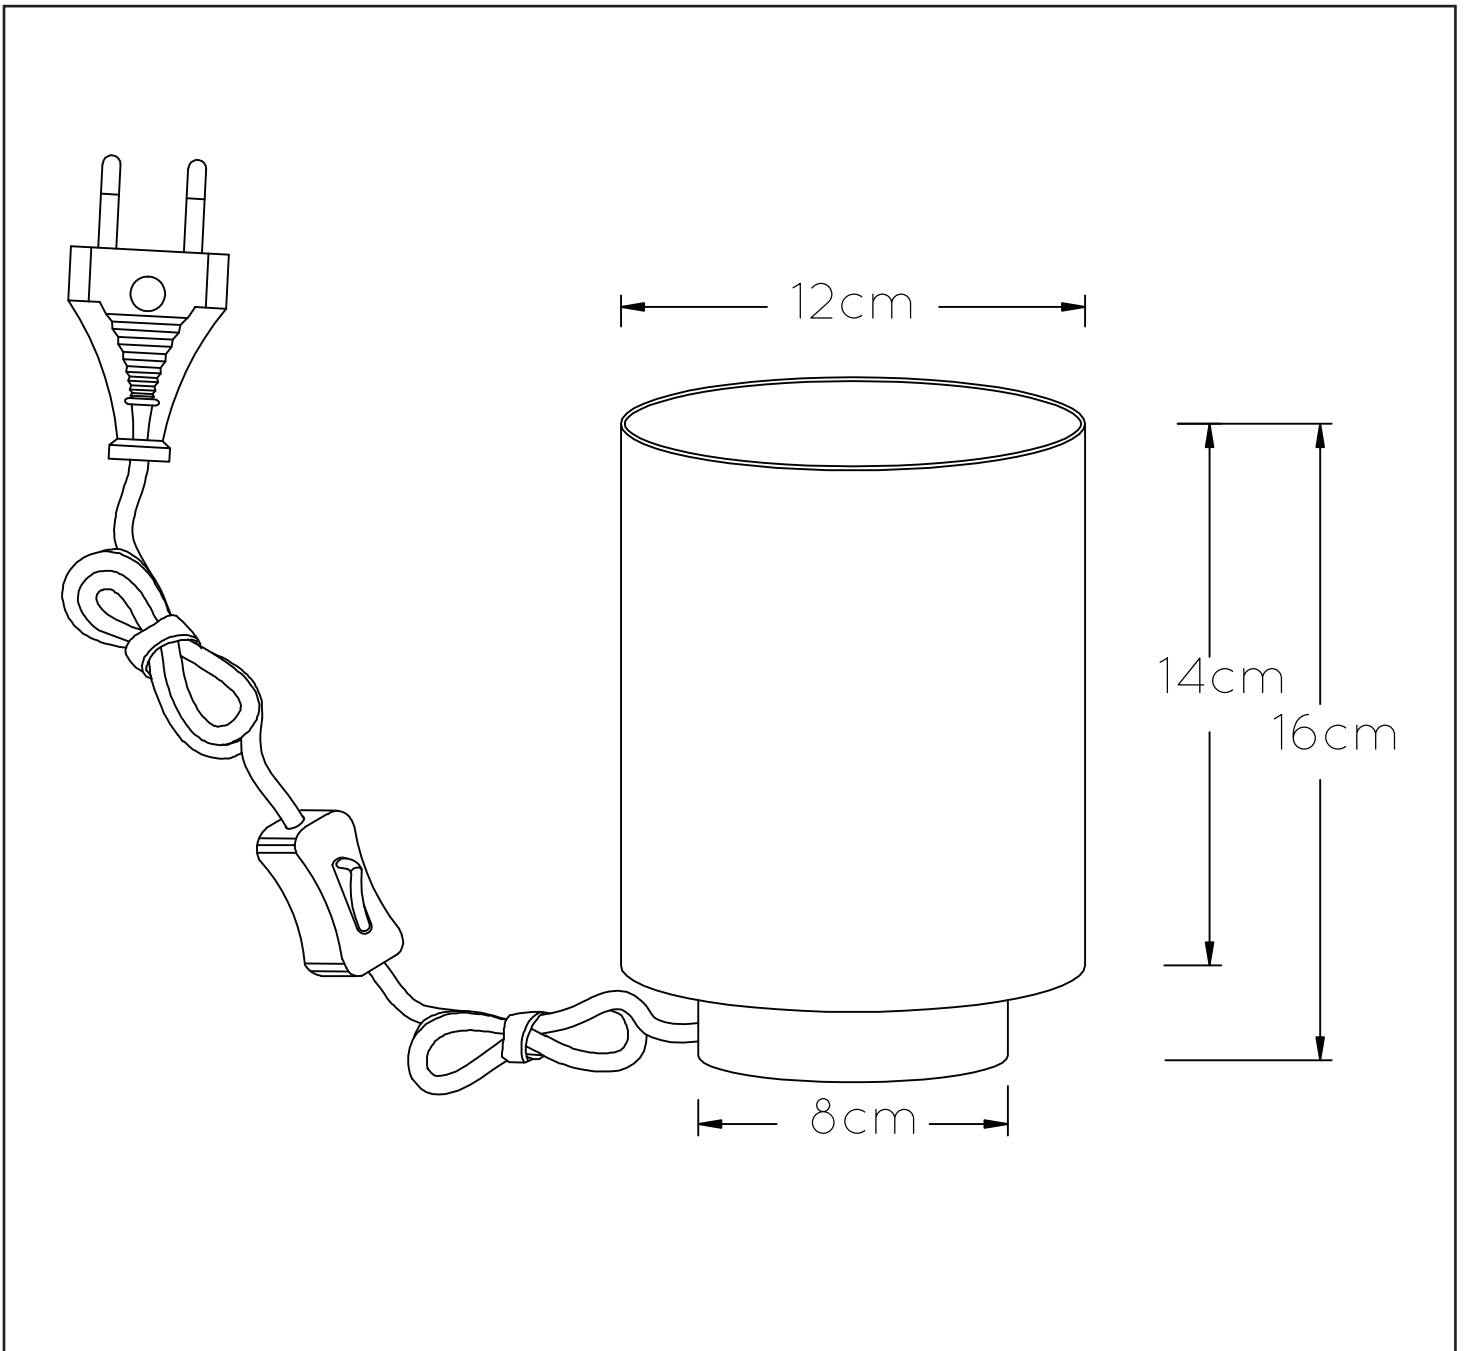

SUZY

Item number : 45588/01/30

EAN code : 5411212451347

For more specifications, dimensions please visit

www.lucide.com