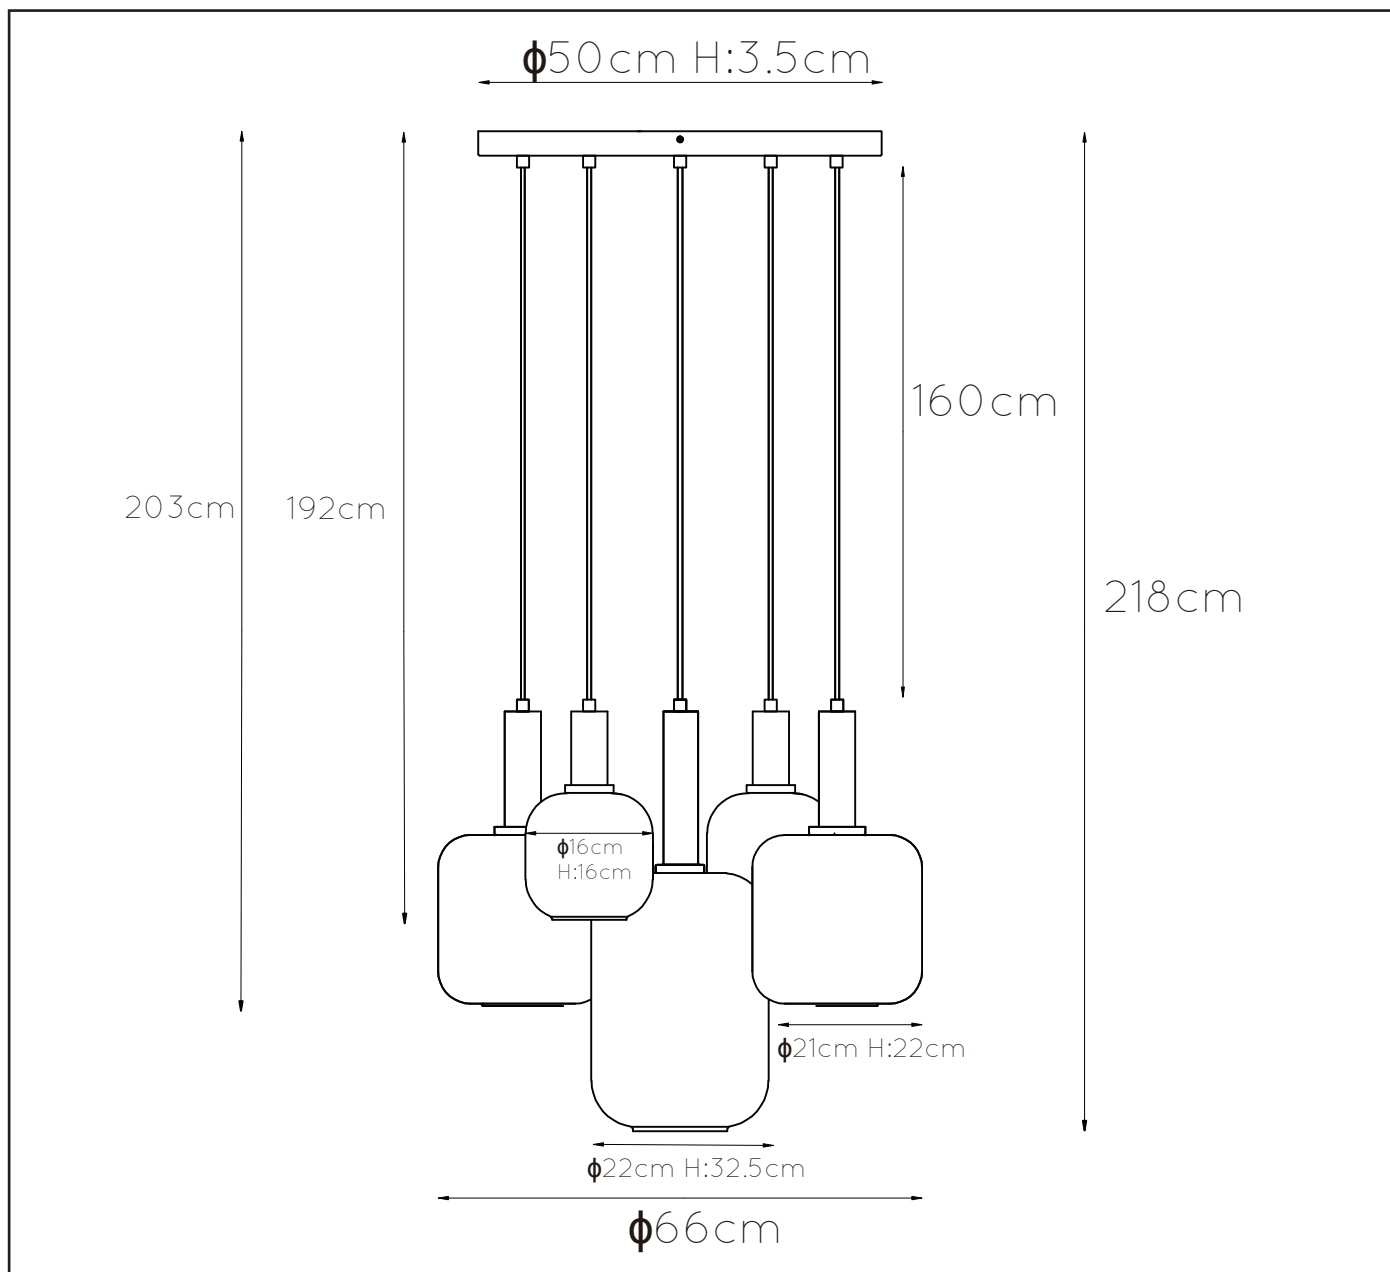

Dimensions LxWxH : 66 cm x 66 cm x 218 cm

Height minimum : 60cm

Height maximum : 218cm

Dimensions shade LxWxH : -

Main material : Metal&glass

Ceiling rose material : Metal

Color : Bronze with smoking glass

Style : Modern

Shape: Round

Weight : 3.85KG

Warranty : 2 years

Product specifications

Dimmable : Yes

Light direction : Around (Diffuse)

Adjustable in height : Yes

(Before Installation)

Lamp socket : E27

Light source number : 5

Power requirements : 220-240V~50Hz

Bulb type & maximum wattage : E27- max.40W

For more specifications of this product please visit

www.lucide.com

JOANET

item number : 45494/15/65

EAN code : 5411212451439

For more specifications, dimensions please visit

www.lucide.com

LUCIDE

INSTALLATION DRAWING SPECIFICATIONS