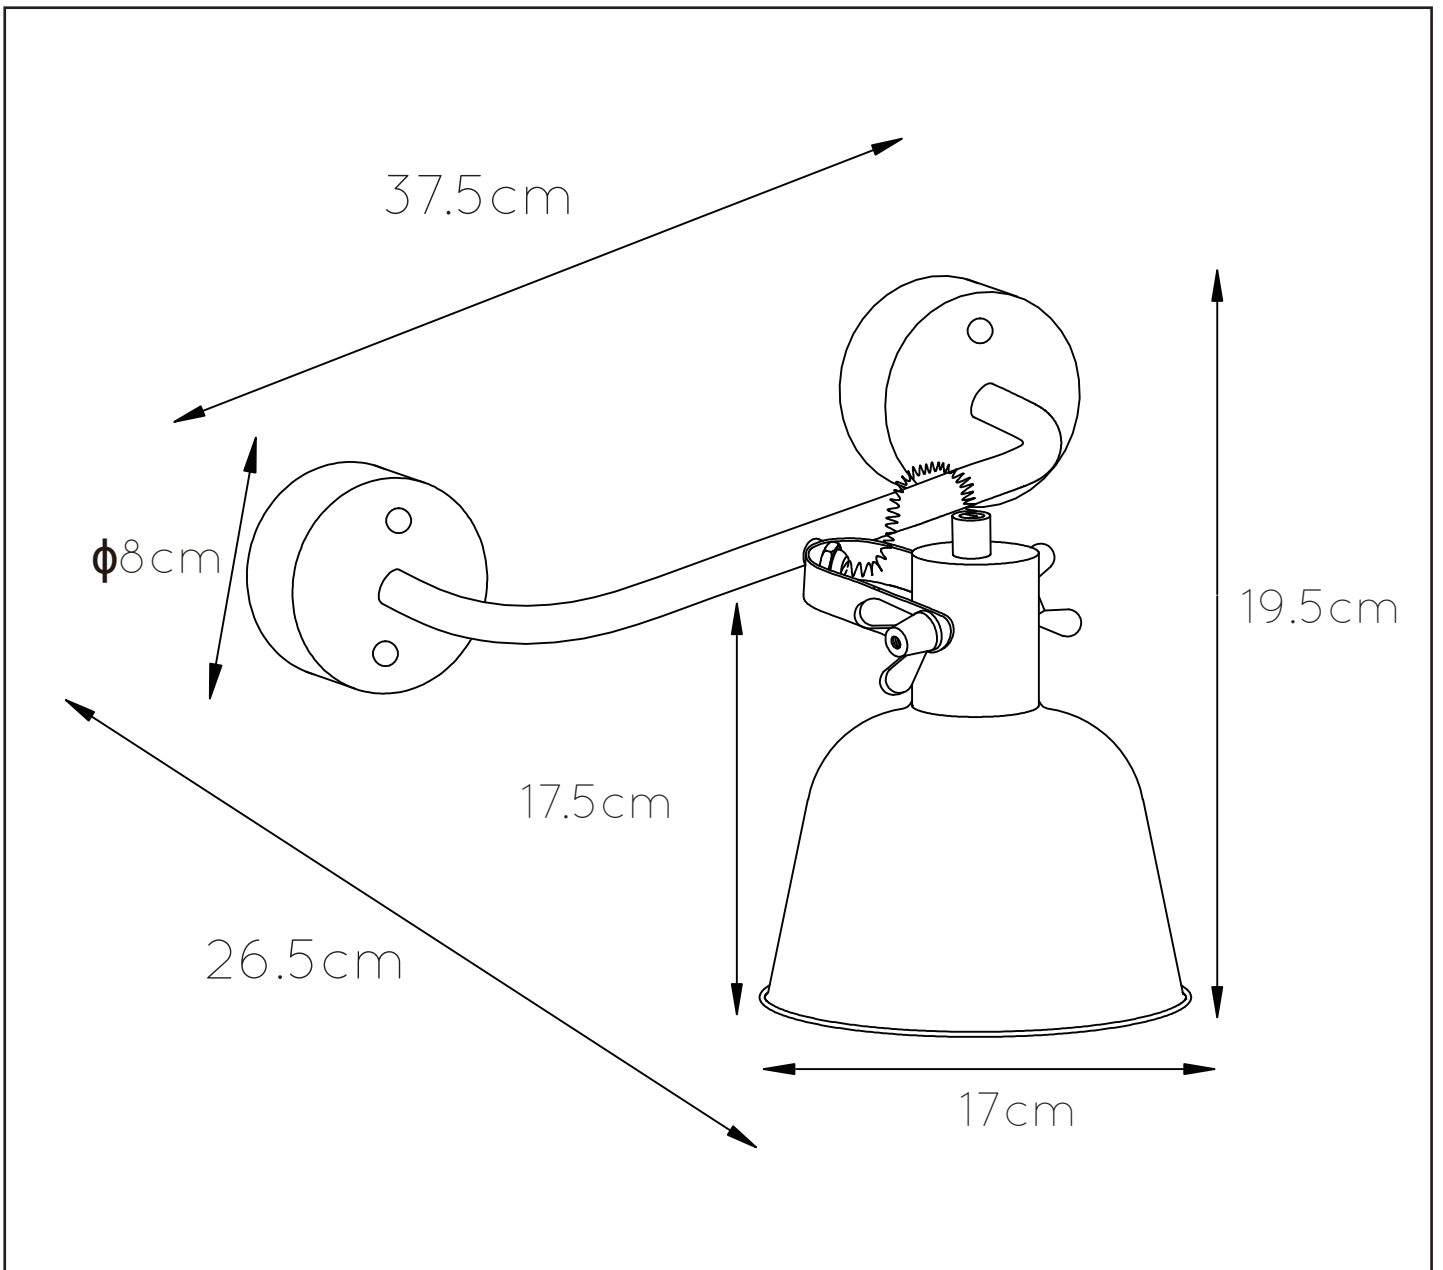

PIA

Item number : 45280/01/30

EAN code : 5411212451071

For more specifications, dimensions please visit
www.lucide.com