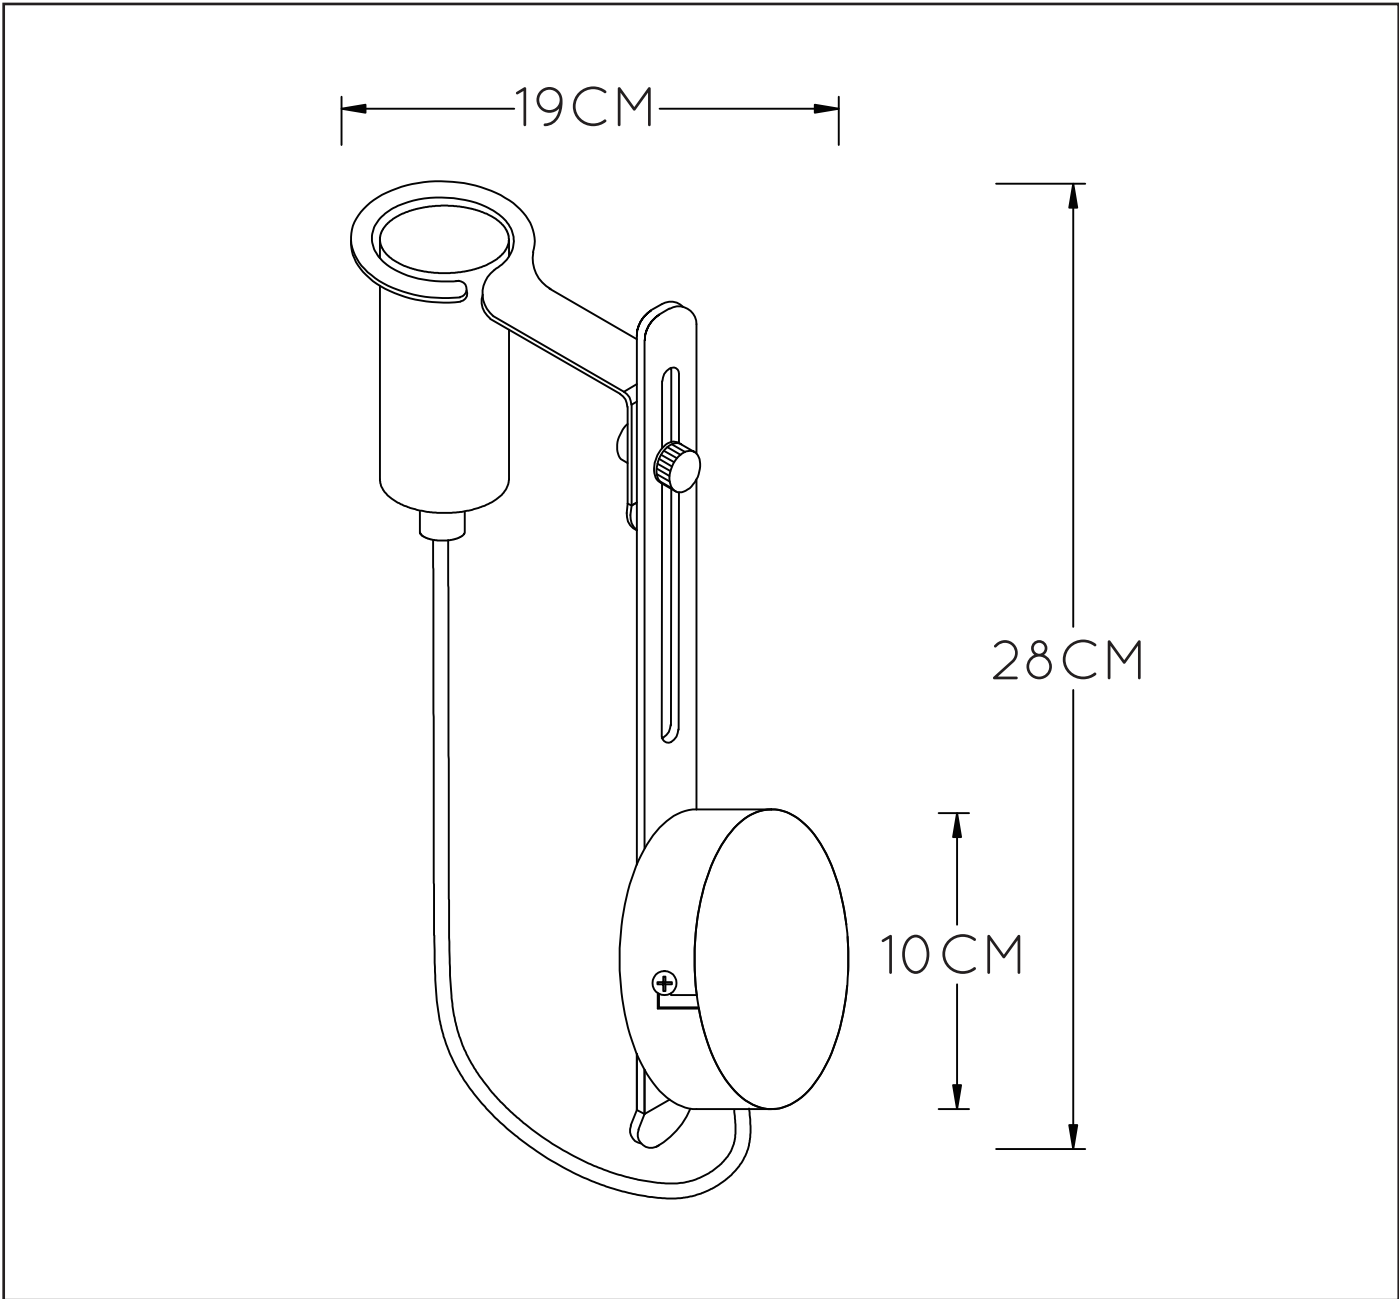

MALCOLM

Item number : 45278/01/30

EAN code : 5411212451019

For more specifications, dimensions please visit www.lucide.com