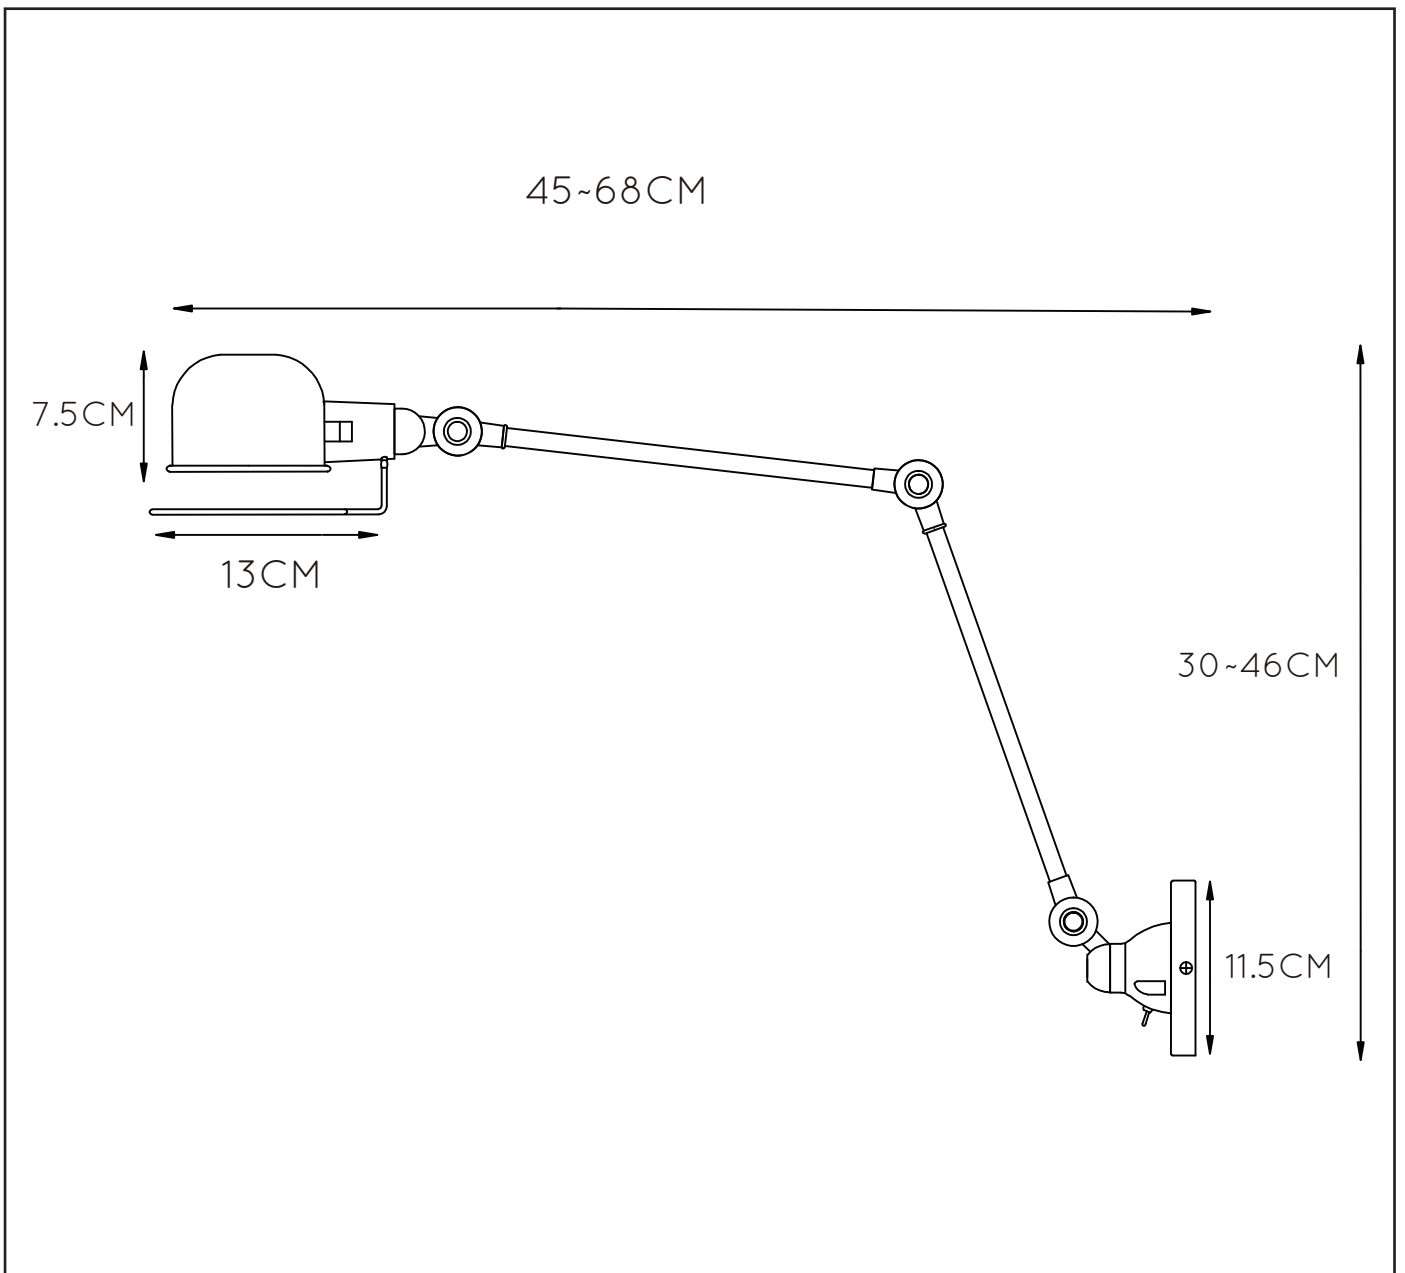

LUCIDE

TECHNICAL DRAWING & DIMENSIONS

HONORÉ

Item number : 45252/11/97

EAN code : 5411212450388

For more specifications, dimensions please visit

www.lucide.com