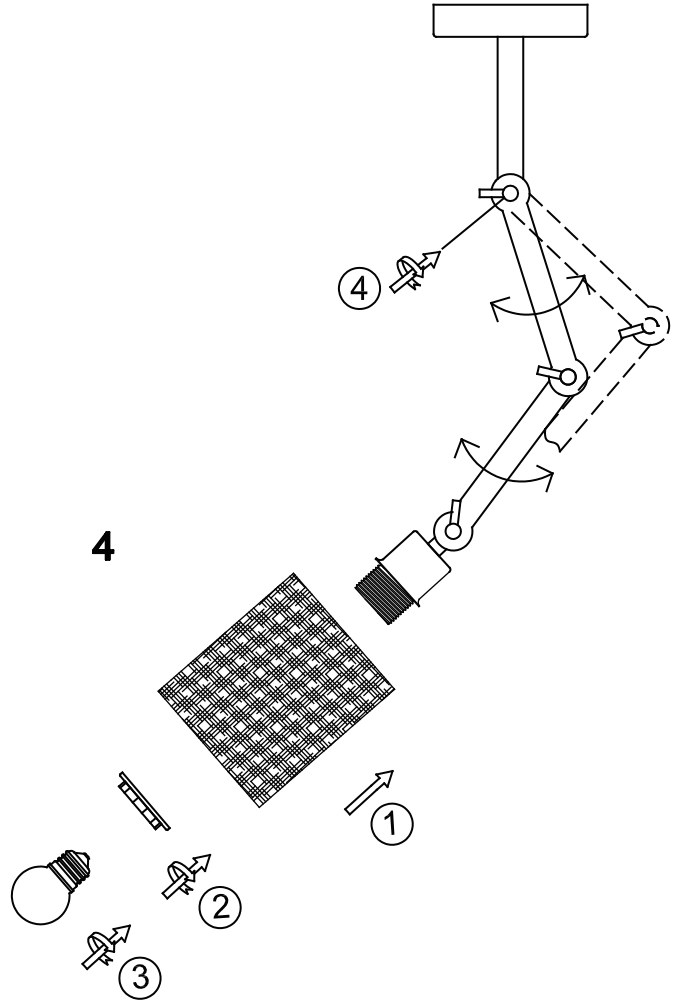

Height minimum : 23cm

Height maximum : 60.5cm

Dimensions shade LxWxH : 12 cm x 12 cm x 14cm

Main material : Metal&linen

Ceiling rose material : Metal

Color : Matt black ,black linen

Style : Cottage

Shape: Cylinder

Weight : 1.35 kg

Warranty : 2 years

Product specifications

Dimmable : Yes

Light direction : Around (Diffuse)

Adjustable in height : Yes

(Before Installation)

Directional : Not Directional

For more specifications, dimensions please visit

www.lucide.com

LUCIDE

INSTALLATION DRAWING SPECIFICATIONS

1

2

3

4