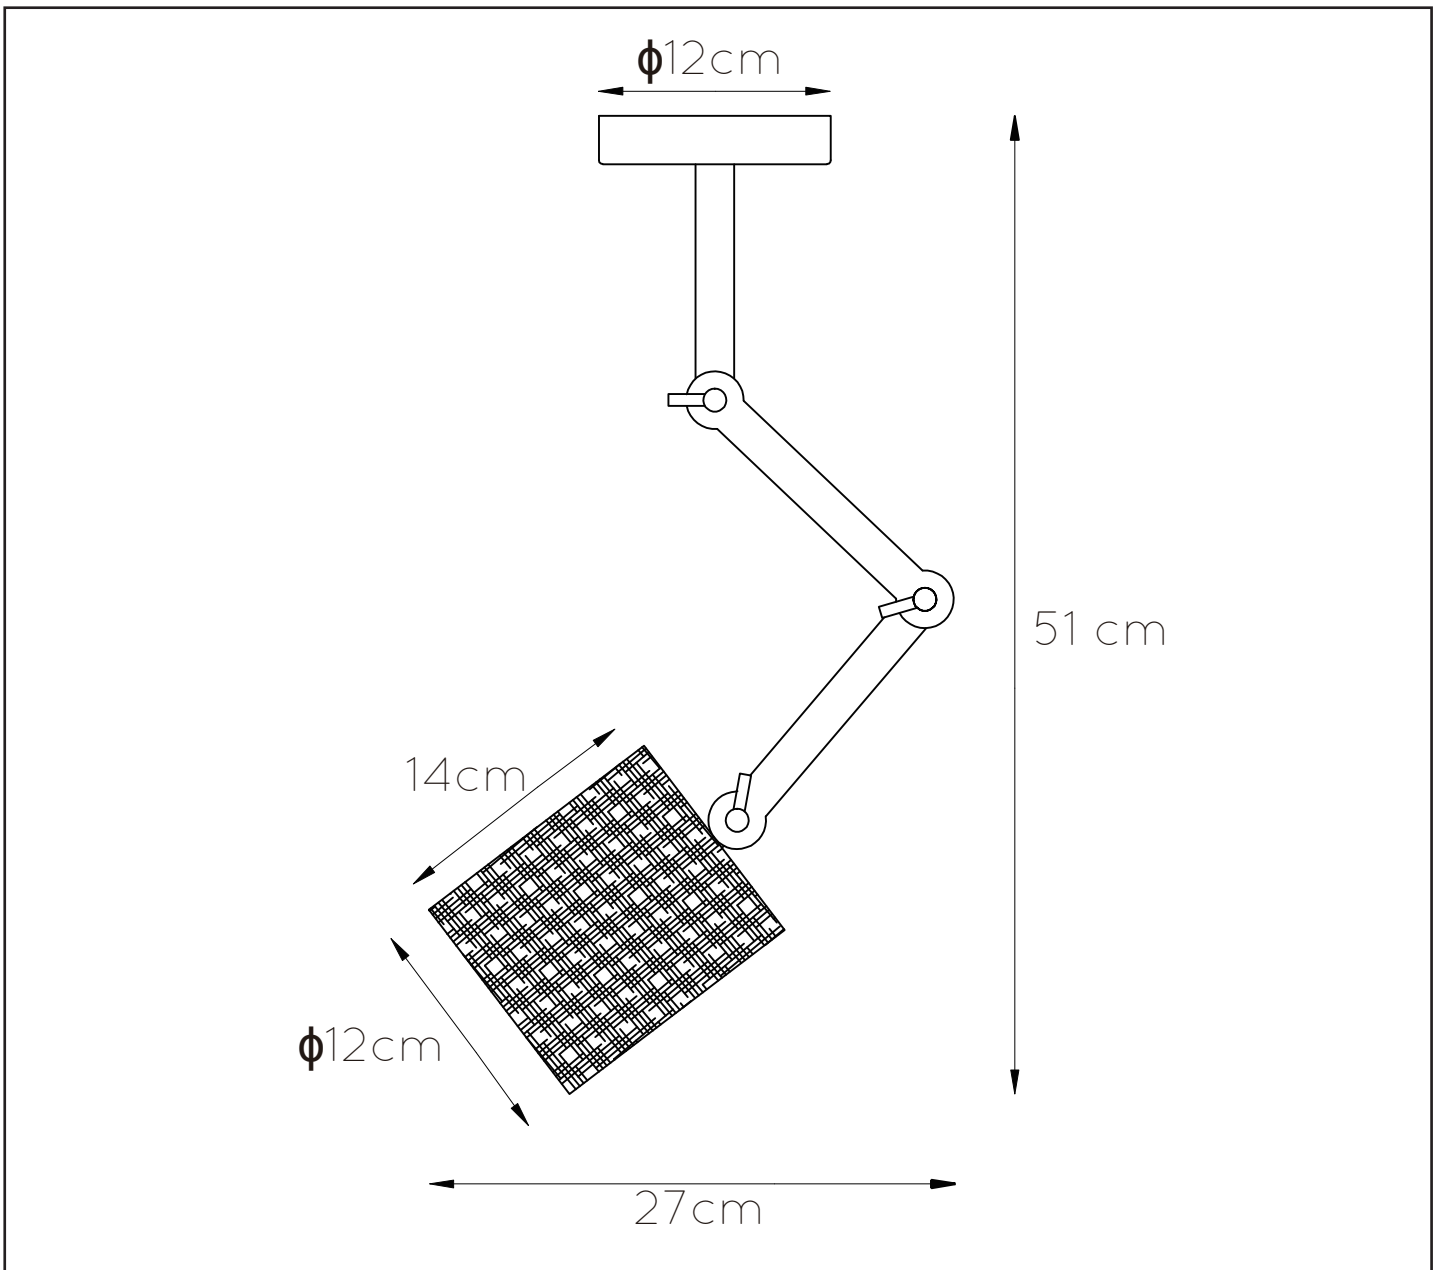

TAMPA

Item number : 45192/81/30

EAN code : 5411212451385

For more specifications, dimensions please visit

www.lucide.com