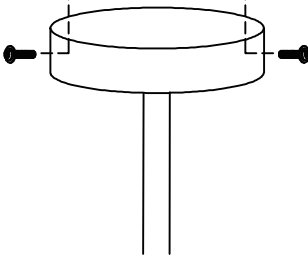

Height minimum : 23cm

Height maximum : 60.5cm

Dimensions shade LxWxH : 12 cm x 12 cm x 14cm

Main material : Metal&linen

Ceiling rose material : Metal

Color : Matt black ,black linen

Style : Cottage

Shape: Cylinder

Weight : 1.35 kg

Warranty : 2 years

Product specifications

Dimmable : Yes

Light direction : Around (Diffuse)

Adjustable in height : Yes

(Before Installation)

Directional : Not Directional

For more specifications, dimensions please visit

www.lucide.com

LUCIDE

INSTALLATION DRAWING SPECIFICATIONS

1

2

3

4