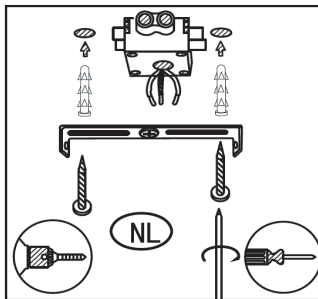

Height minimum : 23cm

Height maximum : 60.5cm

Dimensions shade LxWxH : 12 cm x 12 cm x 14cm

Main material : Metal&linen

Ceiling rose material : Metal

Color : Matt black ,black linen

Style : Cottage

Shape: Cylinder

For more specifications, dimensions please visit

www.lucide.com

LUCIDE

INSTALLATION DRAWING SPECIFICATIONS

1

2

3

4