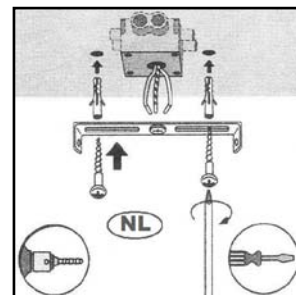

Item number: 43407/25/30, 43407/25/32

Technical details

Materials used:	Metal+glass
Color:	Black, Red
Dimmable and how is fixture dimmable	
Size:	Height: 155CM
	Length: 25CM
	Width: 25CM
	Net weight:
Power requirements:	220-240V~50Hz
Bulb type and maximum wattage:	E27 Max.60W
Number of bulbs:	1 x E27
IP degree:	IP 20