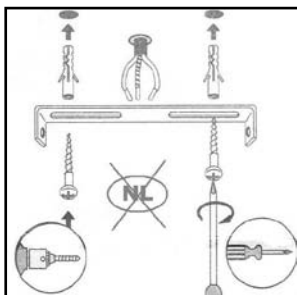

Item number: 43407/25/30, 43407/25/32

Technical details

Materials used:	Metal+glass
Color:	Black, Red
Dimmable and how is fixture dimmable	
Size:	Height: 155CM
	Length: 25CM
	Width: 25CM
	Net weight:
Power requirements:	220-240V~50Hz
Bulb type and maximum wattage:	E27 Max.60W
Number of bulbs:	1 x E27
IP degree:	IP 20