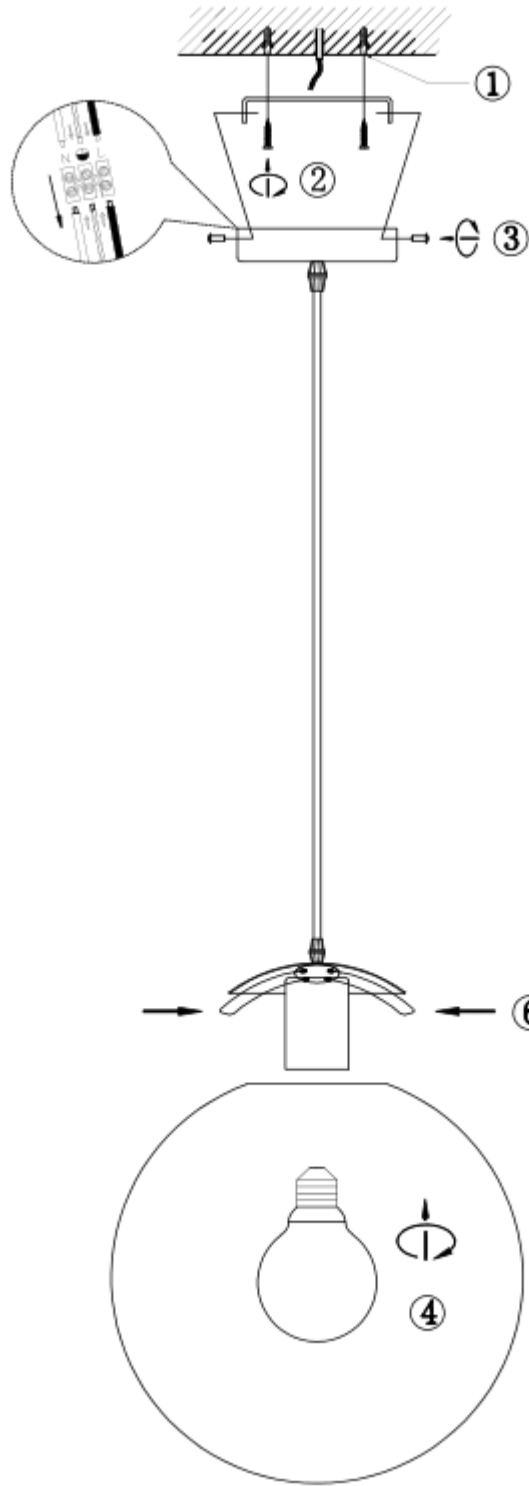

Item number: 43407/25/30, 43407/25/32

Technical details

Materials used:	Metal+glass
Color:	Black, Red
Dimmable and how is fixture dimmable	
Size:	Height: 155CM
	Length: 25CM
	Width: 25CM
	Net weight:
Power requirements:	220-240V~50Hz
Bulb type and maximum wattage:	E27 Max.60W
Number of bulbs:	1 x E27
IP degree:	IP 20