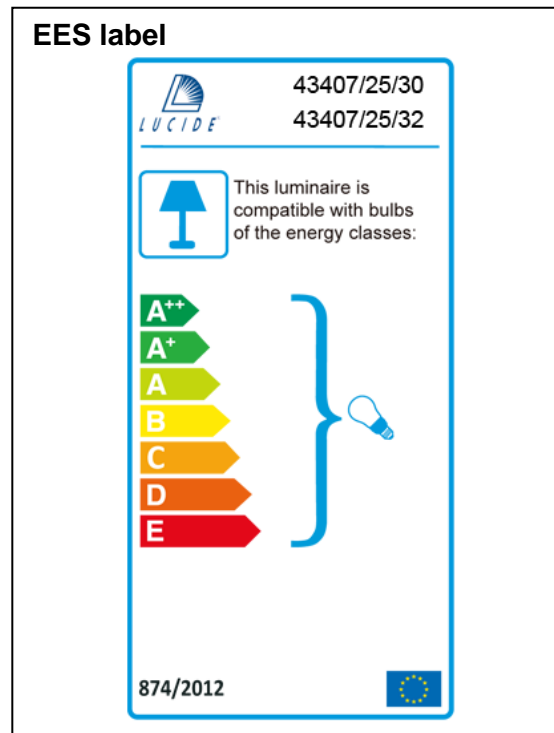

Exclusions pour la garantie : 1. Les pièces de verre cassées sur l'appareil ne seront remplacées que 14 jours à compter de l'achat par l'utilisateur final. 2. L'usure normale, la décoloration résultant d'une utilisation normale. 3. Les dégâts causés par des facteurs externes comme le feu, l'eau, une utilisation / installation ou maintenance incorrecte du produit.

Pour les réclamations de de garantie, le client doit remettre les appareils / pièces défectueuses et le ticket d'achat original.

Garantiebestimmungen:

Lucide NV garantiert für einen Zeitraum von 2 Jahren ab Kaufdatum und Kauf durch den Endkunden, dass das gelieferte Produkt frei von Material- und Herstellungsfehlern ist, sofern das Produkt gemäß der Bedienungsanleitung installiert und gewartet wird.

Von der Garantie ausgenommen: 1. Gebrochene Glasteile der Fassung werden nur innerhalb von 14 Tagen ab Kauf durch den Endkunden ersetzt. 2. Normaler Verschleiß, Verfärbungen aufgrund des normalen Gebrauchs. 3. Beschädigungen aufgrund externer Ursachen wie Feuer, Wasser, unsachgemäße Nutzung/ Installation oder Wartung des Produkts.

Kunden müssen das defekte Produkt/Teil und den Originalkaufbeleg einsenden, um Garantieansprüche geltend zu machen.

Other languages of the manual and further explanations can be found on our website.