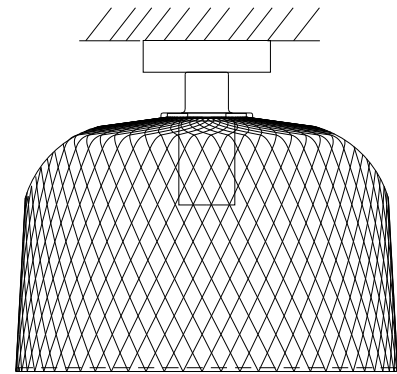

RECOMMENDED LUCIDE LIGHT SOURCE

49032/05/65

Light source dimmable : Yes

Light source incl. : No

General

Dimensions LxWxH : 29.5cm x 29.5cm x 26.5cm
Height minimum : 26.5cm
Height maximum : 26.5 cm
Dimensions shade LxWxH : 29.5cm x 29.5cm x 20 cm
Main material : Metal
Ceiling rose material : Metal
Color :Black
Style : Modern
Shape : Oval
Weight : 0.45 kg
Warranty : 2 years

Product specifications

Dimmable : Yes
Light direction : Around (Diffuse)
Adjustable in height : No
Directional : Not Directional
Cable : No
Cable length : -
Sensor : Without Sensor
Control : Light Switch Control
IP-Class : 20
Electric class : 1
Light source including ? : No
Lamp socket : E27
Light source number : 1
Power requirements : 220-240V~50Hz
Bulb type & maximum wattage : E27- max.60W

For more specifications of this product please visit

www.lucide.com

MESH

Itemnumber : 43104/30/30

EAN code : 5411212430564

For more specifications, dimensions please visit

www.lucide.com

LUCIDE

INSTALLATION DRAWING SPECIFICATION

1

2