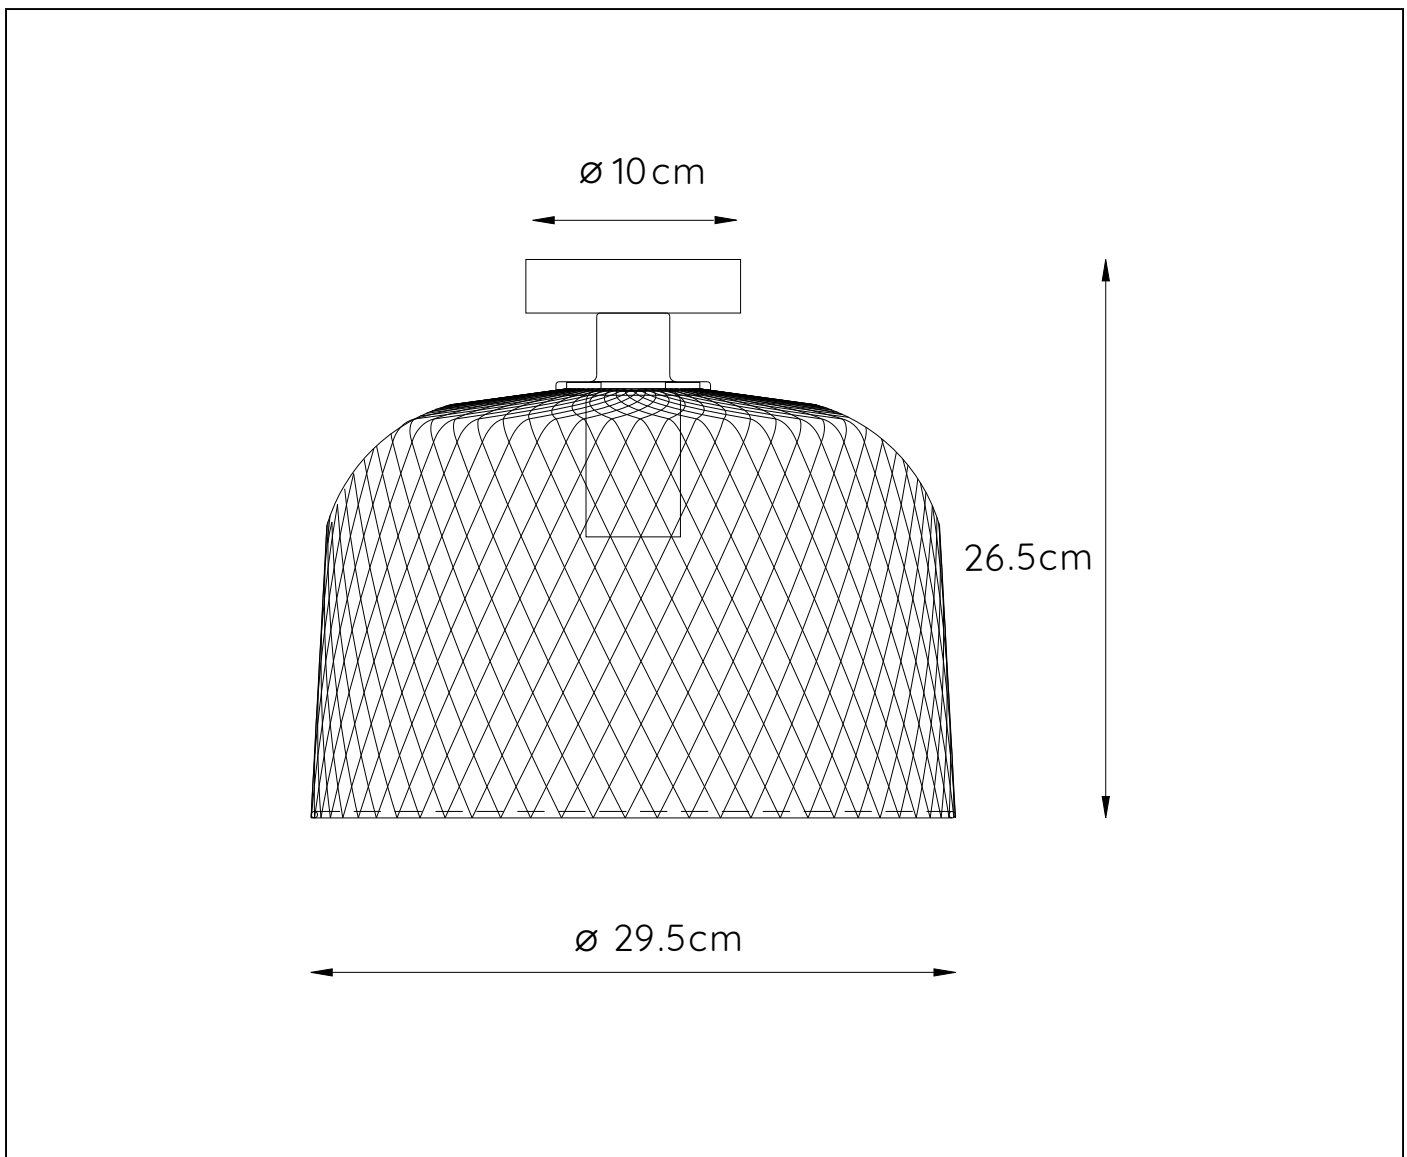

RECOMMENDED LUCIDE LIGHT SOURCE

49032/05/65

Light source dimmable : Yes

Light source incl. : No

General

Dimensions LxWxH : 29.5cm x 29.5cm x 26.5cm
Height minimum : 26.5cm
Height maximum : 26.5 cm
Dimensions shade LxWxH : 29.5cm x 29.5cm x 20 cm
Main material : Metal
Ceiling rose material : Metal
Color :Black
Style : Modern
Shape : Oval
Weight : 0.45 kg
Warranty : 2 years

Product specifications

Dimmable : Yes
Light direction : Around (Diffuse)
Adjustable in height : No
Directional : Not Directional
Cable : No
Cable length : -
Sensor : Without Sensor
Control : Light Switch Control
IP-Class : 20
Electric class : 1
Light source including ? : No
Lamp socket : E27
Light source number : 1
Power requirements : 220-240V~50Hz
Bulb type & maximum wattage : E27- max.60W

For more specifications of this product please visit

www.lucide.com

MESH

Itemnumber : 43104/30/30

EAN code : 5411212430564

For more specifications, dimensions please visit

www.lucide.com

LUCIDE