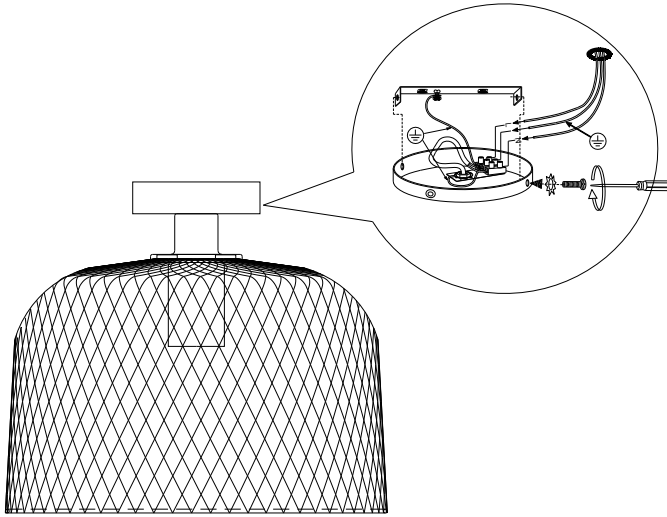

RECOMMENDED LUCIDE LIGHT SOURCE

49032/05/65

Light source dimmable : Yes

Light source incl. : No

General

Dimensions LxWxH : 29.5cm x 29.5cm x 26.5cm
Height minimum : 26.5cm
Height maximum : 26.5 cm
Dimensions shade LxWxH : 29.5cm x 29.5cm x 20 cm
Main material : Metal
Ceiling rose material : Metal
Color :Black
Style : Modern
Shape : Oval
Weight : 0.45 kg
Warranty : 2 years

Product specifications

Dimmable : Yes
Light direction : Around (Diffuse)
Adjustable in height : No
Directional : Not Directional
Cable : No
Cable length : -
Sensor : Without Sensor
Control : Light Switch Control
IP-Class : 20
Electric class : 1
Light source including ? : No
Lamp socket : E27
Light source number : 1
Power requirements : 220-240V~50Hz
Bulb type & maximum wattage : E27- max.60W

For more specifications of this product please visit

www.lucide.com

MESH

Itemnumber : 43104/30/30

EAN code : 5411212430564

For more specifications, dimensions please visit

www.lucide.com

LUCIDE

INSTALLATION DRAWING SPECIFICATION

1

2