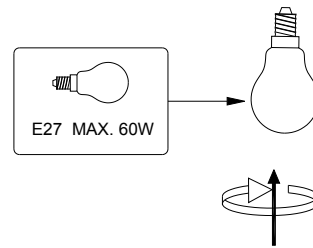

LUCIDE

INSTALLATION DRAWING SPECIFICATION

1

2