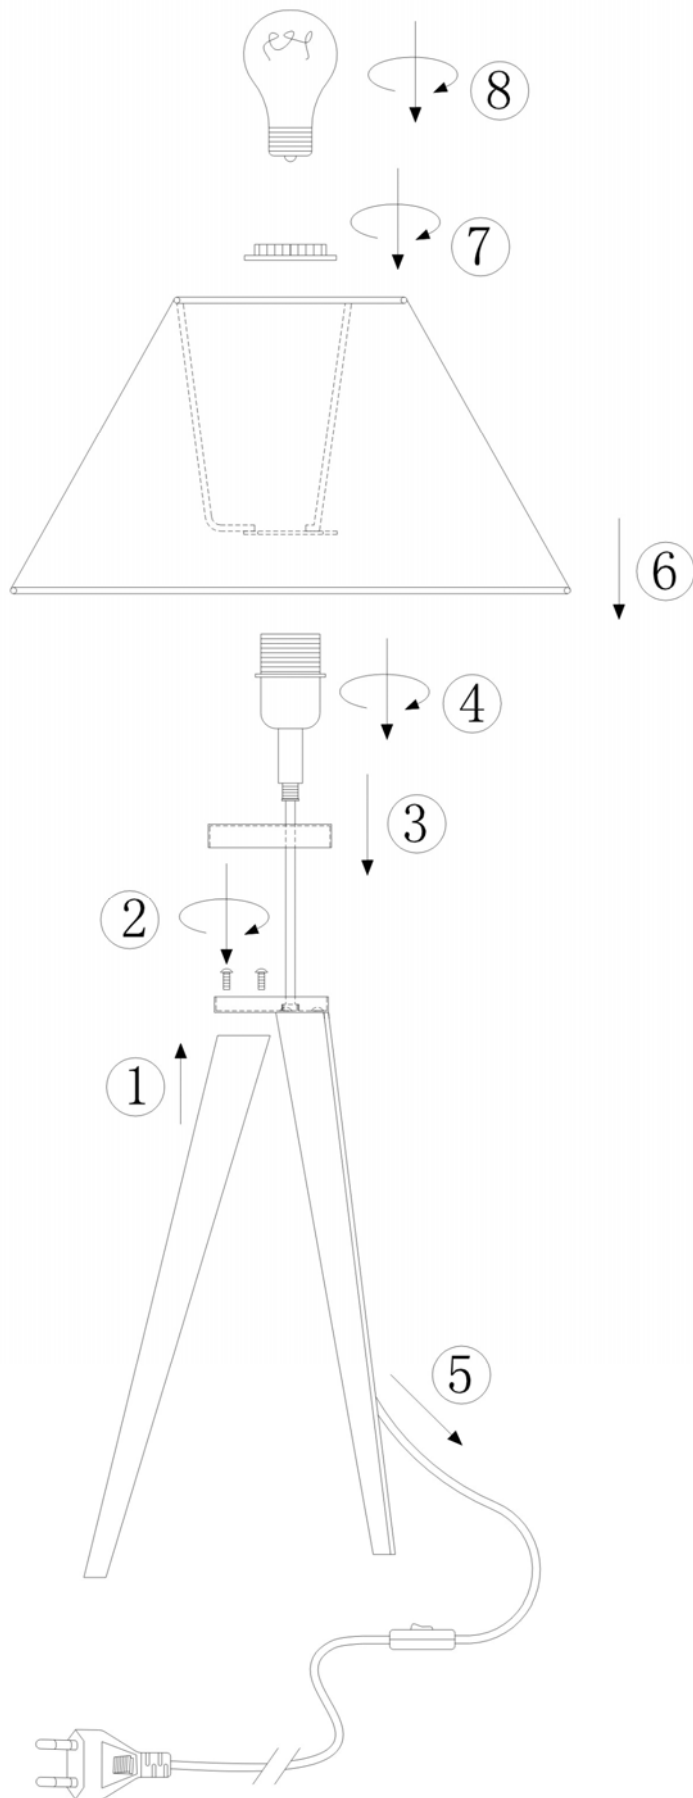

Item number: 42502/81/30
 42502/81/31
 42502/81/41

Technical details

Materials used:	Steel+wood veneer+fabric/Steel+fabric
Color:	Wood with black shade/ White with white shade/sandy grey with grey shade
Dimmable and how is fixture dimmable	
Size:	Height: 58cm
	Length:
	Width: D36cm
	Net weight: Shade:0.4 kgs base:0.8kgs
Power requirements:	220-240V~50Hz
Bulb type and maximum wattage:	E27 Max.60W
Number of bulbs:	1
IP degree:	20