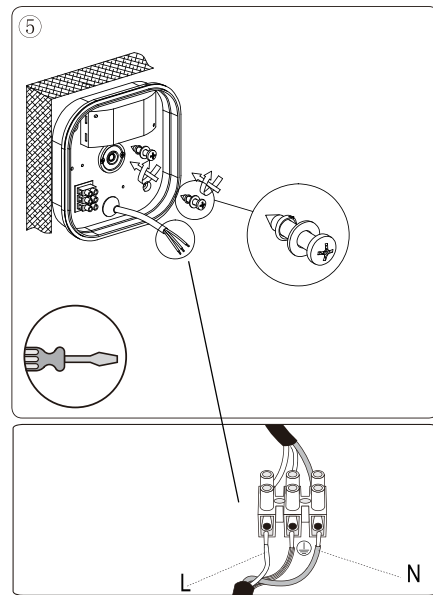

Item number: 41804/10/30

Technical details

Materials used:	Aluminum+PC
Color:	Dark Grey
Dimmable and how is fixture dimmable	NO
Size:	Height: 78mm
	Length: 162mm
	Width: 162mm
	Net weight: 0.6KG
Power requirements:	220-240V~50Hz
Bulb type and maximum wattage:	SMD LED,10W
Number of bulbs:	24PCS SMD
IP degree:	IP54