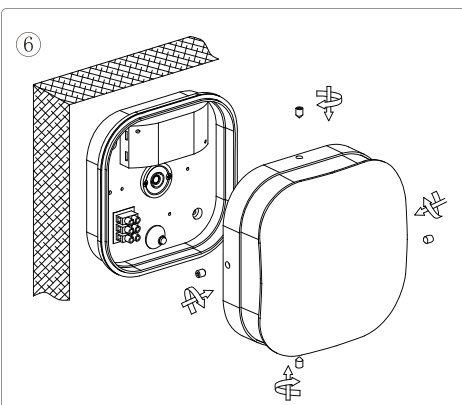

Item number: 41804/10/30

Technical details

Materials used:	Aluminum+PC
Color:	Dark Grey
Dimmable and how is fixture dimmable	NO
Size:	Height: 78mm
	Length: 162mm
	Width: 162mm
	Net weight: 0.6KG
Power requirements:	220-240V~50Hz
Bulb type and maximum wattage:	SMD LED,10W
Number of bulbs:	24PCS SMD
IP degree:	IP54