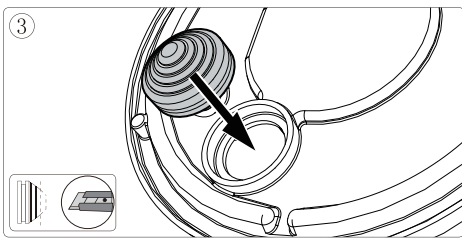

Item number: 41804/10/30

Technical details

Materials used:	Aluminum+PC
Color:	Dark Grey
Dimmable and how is fixture dimmable	NO
Size:	Height: 78mm
	Length: 162mm
	Width: 162mm
	Net weight: 0.6KG
Power requirements:	220-240V~50Hz
Bulb type and maximum wattage:	SMD LED,10W
Number of bulbs:	24PCS SMD
IP degree:	IP54