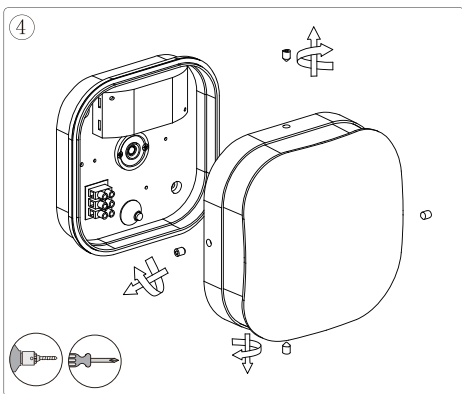

Item number: 41804/10/30

Technical details

Materials used:	Aluminum+PC
Color:	Dark Grey
Dimmable and how is fixture dimmable	NO
Size:	Height: 78mm
	Length: 162mm
	Width: 162mm
	Net weight: 0.6KG
Power requirements:	220-240V~50Hz
Bulb type and maximum wattage:	SMD LED,10W
Number of bulbs:	24PCS SMD
IP degree:	IP54