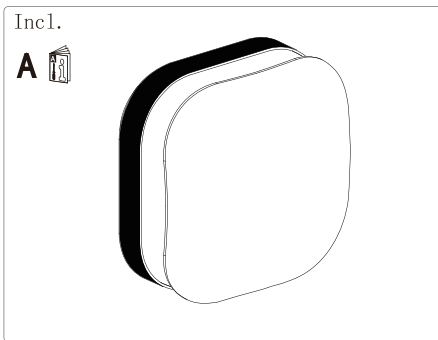

Item number: 41804/10/30

Technical details

Materials used:	Aluminum+PC
Color:	Dark Grey
Dimmable and how is fixture dimmable	NO
Size:	Height: 78mm
	Length: 162mm
	Width: 162mm
	Net weight: 0.6KG
Power requirements:	220-240V~50Hz
Bulb type and maximum wattage:	SMD LED,10W
Number of bulbs:	24PCS SMD
IP degree:	IP54