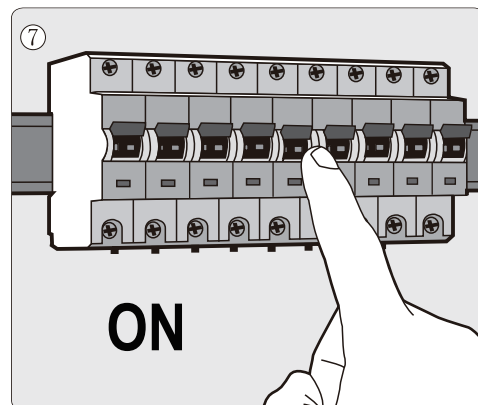

Item number: 41804/10/30

Technical details

Materials used:	Aluminum+PC
Color:	Dark Grey
Dimmable and how is fixture dimmable	NO
Size:	Height: 78mm
	Length: 162mm
	Width: 162mm
	Net weight: 0.6KG
Power requirements:	220-240V~50Hz
Bulb type and maximum wattage:	SMD LED,10W
Number of bulbs:	24PCS SMD
IP degree:	IP54