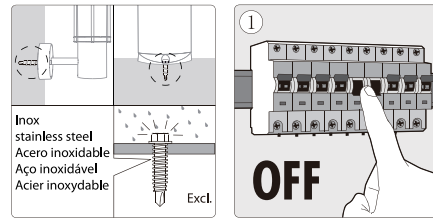

Item number: 41804/10/30

Technical details

Materials used:	Aluminum+PC
Color:	Dark Grey
Dimmable and how is fixture dimmable	NO
Size:	Height: 78mm
	Length: 162mm
	Width: 162mm
	Net weight: 0.6KG
Power requirements:	220-240V~50Hz
Bulb type and maximum wattage:	SMD LED,10W
Number of bulbs:	24PCS SMD
IP degree:	IP54