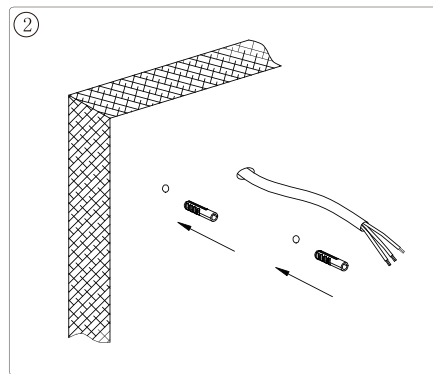

Item number: 41804/10/30

Technical details

Materials used:	Aluminum+PC
Color:	Dark Grey
Dimmable and how is fixture dimmable	NO
Size:	Height: 78mm
	Length: 162mm
	Width: 162mm
	Net weight: 0.6KG
Power requirements:	220-240V~50Hz
Bulb type and maximum wattage:	SMD LED,10W
Number of bulbs:	24PCS SMD
IP degree:	IP54