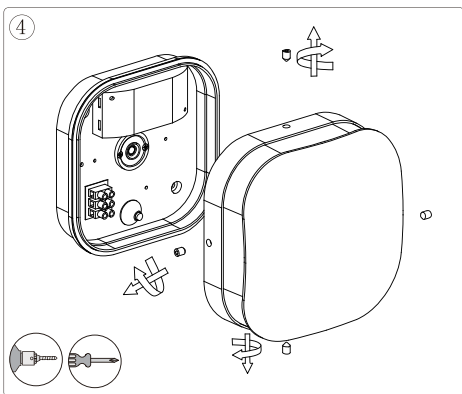

Item number: 41803/10/30

Technical details

Materials used:	Aluminum+PC
Color:	Dark Grey
Dimmable and how is fixture dimmable	NO
Size:	Height: 78mm
	Length: 162mm
	Width: 162mm
	Net weight: 0.6KG
Power requirements:	220-240V~50Hz
Bulb type and maximum wattage:	SMD LED,10W
Number of bulbs:	24PCS SMD
IP degree:	IP54