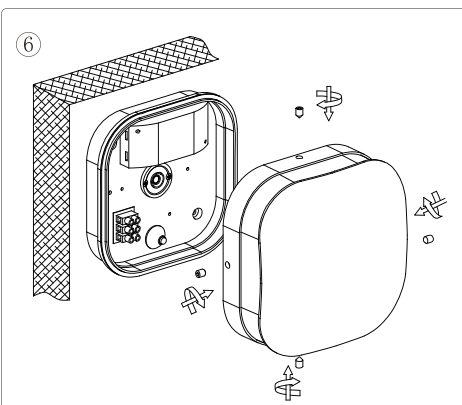

Item number: 41803/10/30

Technical details

Materials used:	Aluminum+PC
Color:	Dark Grey
Dimmable and how is fixture dimmable	NO
Size:	Height: 78mm
	Length: 162mm
	Width: 162mm
	Net weight: 0.6KG
Power requirements:	220-240V~50Hz
Bulb type and maximum wattage:	SMD LED,10W
Number of bulbs:	24PCS SMD
IP degree:	IP54