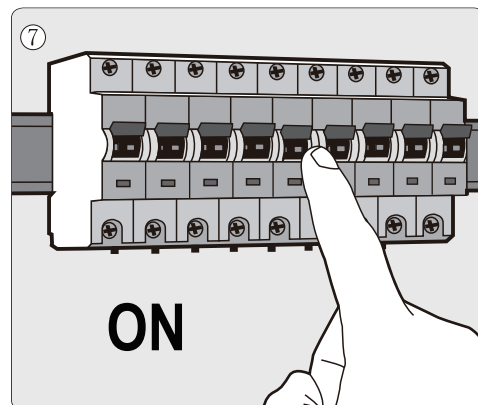

Item number: 41803/10/30

Technical details

Materials used:	Aluminum+PC
Color:	Dark Grey
Dimmable and how is fixture dimmable	NO
Size:	Height: 78mm
	Length: 162mm
	Width: 162mm
	Net weight: 0.6KG
Power requirements:	220-240V~50Hz
Bulb type and maximum wattage:	SMD LED,10W
Number of bulbs:	24PCS SMD
IP degree:	IP54