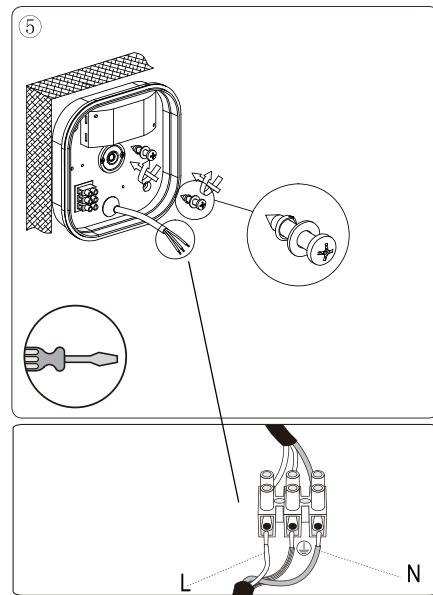

Item number: 41803/10/30

Technical details

Materials used:	Aluminum+PC
Color:	Dark Grey
Dimmable and how is fixture dimmable	NO
Size:	Height: 78mm
	Length: 162mm
	Width: 162mm
	Net weight: 0.6KG
Power requirements:	220-240V~50Hz
Bulb type and maximum wattage:	SMD LED,10W
Number of bulbs:	24PCS SMD
IP degree:	IP54