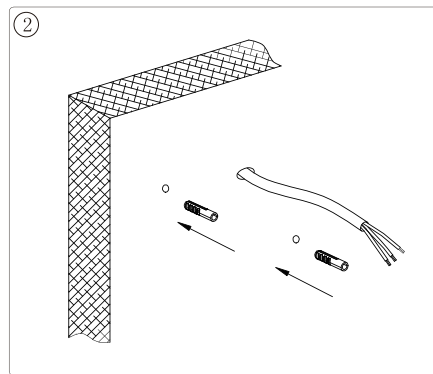

Item number: 41803/10/30

Technical details

Materials used:	Aluminum+PC
Color:	Dark Grey
Dimmable and how is fixture dimmable	NO
Size:	Height: 78mm
	Length: 162mm
	Width: 162mm
	Net weight: 0.6KG
Power requirements:	220-240V~50Hz
Bulb type and maximum wattage:	SMD LED,10W
Number of bulbs:	24PCS SMD
IP degree:	IP54