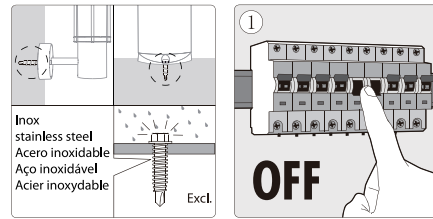

Item number: 41803/10/30

Technical details

Materials used:	Aluminum+PC
Color:	Dark Grey
Dimmable and how is fixture dimmable	NO
Size:	Height: 78mm
	Length: 162mm
	Width: 162mm
	Net weight: 0.6KG
Power requirements:	220-240V~50Hz
Bulb type and maximum wattage:	SMD LED,10W
Number of bulbs:	24PCS SMD
IP degree:	IP54