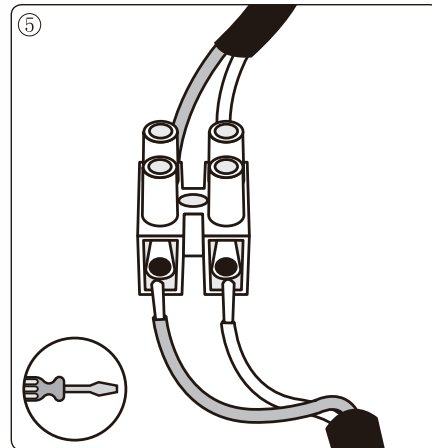

Item number: 41802/09/30

Technical details

Materials used:	PP+PC+ABS
Color:	Black
Dimmable and how is fixture dimmable	NO
Size:	Height: 110mm
	Length: 260mm
	Width: 260mm
	Net weight: 0.5KG
Power requirements:	220-240V~50Hz
Bulb type and maximum wattage:	SMD LED,9W
Number of bulbs:	24PCS SMD
IP degree:	IP54