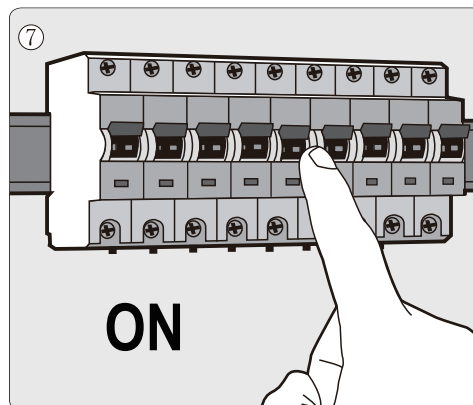

Item number: 41802/09/30

Technical details

Materials used:	PP+PC+ABS
Color:	Black
Dimmable and how is fixture dimmable	NO
Size:	Height: 110mm
	Length: 260mm
	Width: 260mm
	Net weight: 0.5KG
Power requirements:	220-240V~50Hz
Bulb type and maximum wattage:	SMD LED,9W
Number of bulbs:	24PCS SMD
IP degree:	IP54