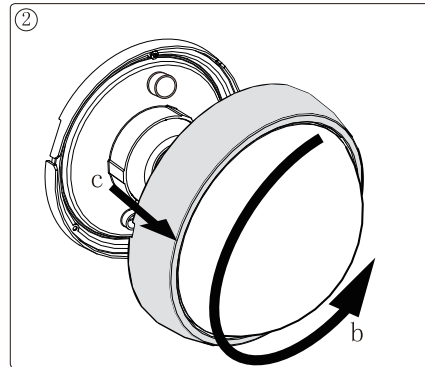

Item number: 41802/09/30

Technical details

Materials used:	PP+PC+ABS
Color:	Black
Dimmable and how is fixture dimmable	NO
Size:	Height: 110mm
	Length: 260mm
	Width: 260mm
	Net weight: 0.5KG
Power requirements:	220-240V~50Hz
Bulb type and maximum wattage:	SMD LED,9W
Number of bulbs:	24PCS SMD
IP degree:	IP54