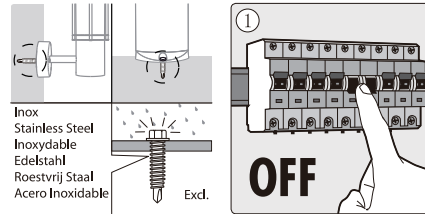

Item number: 41802/09/30

Technical details

Materials used:	PP+PC+ABS
Color:	Black
Dimmable and how is fixture dimmable	NO
Size:	Height: 110mm
	Length: 260mm
	Width: 260mm
	Net weight: 0.5KG
Power requirements:	220-240V~50Hz
Bulb type and maximum wattage:	SMD LED,9W
Number of bulbs:	24PCS SMD
IP degree:	IP54