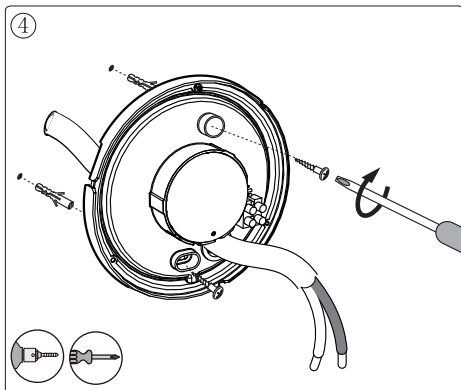

Item number: 41802/09/30

Technical details

Materials used:	PP+PC+ABS
Color:	Black
Dimmable and how is fixture dimmable	NO
Size:	Height: 110mm
	Length: 260mm
	Width: 260mm
	Net weight: 0.5KG
Power requirements:	220-240V~50Hz
Bulb type and maximum wattage:	SMD LED,9W
Number of bulbs:	24PCS SMD
IP degree:	IP54